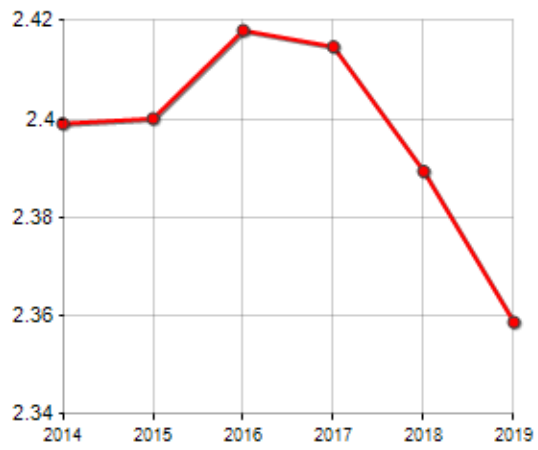

is on 6900° place among 7903 municipalities per % Divorced Males/ Divorced Females

is on 4116° place among 7903 municipalities per % Widows (Male/Female)