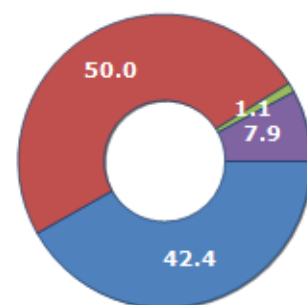

Resident families and related trend since (Year 2019), the average number of members of the family and its related trend since (Year 2019), civil status: bachelors/Bachelorette, married, divorced and widows / widowers in
Municipality of AGIRA

CIVIL STATUS (YEAR 2018)

Civil Status	(n.)	%
Bachelors	1,862	22.90
Bachelorette	1,539	18.93
Married Males	2,005	24.66
Married Females	2,004	24.64
Divorced Males	33	0.41
Divorced Females	54	0.66
Widowers	110	1.35
Widows	525	6.46
Total Residents	8,132	100.00

FAMILIES TREND

Year	Families (N.)	Variation % on previous year	Average components
2014	3,501	-	2.40
2015	3,477	-0.69	2.40
2016	3,433	-1.27	2.42
2017	3,405	-0.82	2.41
2018	3,398	-0.21	2.39
2019	3,399	+0.03	2.36

Average annual variation (2014/2019): **-0.59**

Average annual variation (2016/2019): **-0.33**

CIVIL STATUS (YEAR 2018)

■ Bachelors/Bachelorette
■ Married Males/Married Females
■ Divorced Males/Divorced Females
■ Widowers/Widows

TREND N ° FAMILY MEMBERS

Rankings Municipality of agira

is on 2958° place among 7903 municipalities for average number of components of the family

is on 2853° place among 7903 municipalities per % Bachelors/Bachelorette