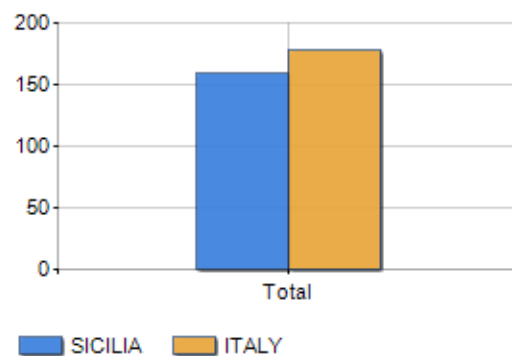

OLD-AGE INDEX

¹ Old-age index = (Inhabitants > 65 years old / Inhabitants 0-14 years old) * 100

Rankings Region sicilia