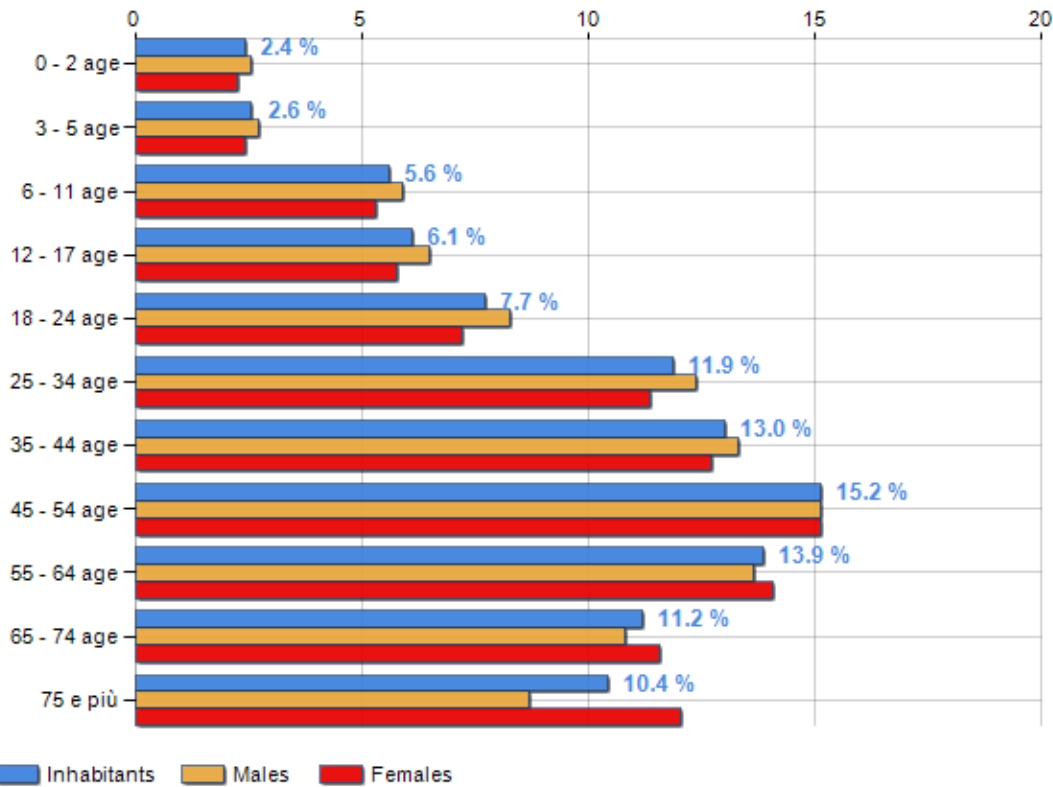

Age classes per gender and related impact, average age and old-age index in **Region SICILIA**

## POPULATION BY AGE (YEAR 2019)

Classes	Males		Females		Total	
	(n.)	%	(n.)	%	(n.)	%
0 - 2 age	61,787	2.56	58,122	2.28	119,909	2.41
3 - 5 age	65,664	2.72	62,397	2.44	128,061	2.58
6 - 11 age	142,553	5.90	135,944	5.33	278,497	5.61
12 - 17 age	156,685	6.48	147,481	5.78	304,166	6.12
18 - 24 age	200,471	8.30	183,864	7.20	384,335	7.74
25 - 34 age	299,782	12.41	290,386	11.38	590,168	11.88
35 - 44 age	321,868	13.32	324,930	12.73	646,798	13.02
45 - 54 age	366,191	15.16	386,599	15.15	752,790	15.15
55 - 64 age	329,704	13.65	359,598	14.09	689,302	13.87
65 - 74 age	261,255	10.81	295,451	11.58	556,706	11.20
75 e più	210,273	8.70	307,405	12.04	517,678	10.42
<b>Total</b>	<b>2,416,233</b>	<b>100.00</b>	<b>2,552,177</b>	<b>100.00</b>	<b>4,968,410</b>	<b>100.00</b>

## AGE CLASSES (YEAR 2019)

#### OLD-AGE INDEX

<sup>1</sup> Old-age index = (Inhabitants > 65 years old / Inhabitants 0-14 years old) \* 100