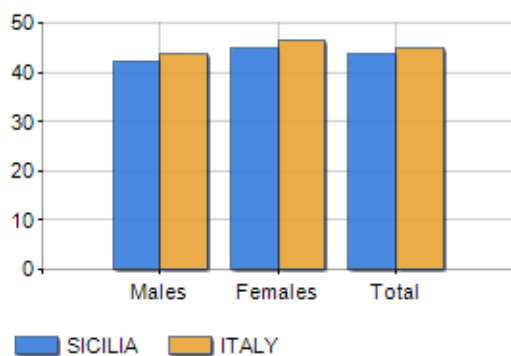

AVERAGE AGE (YEARS)