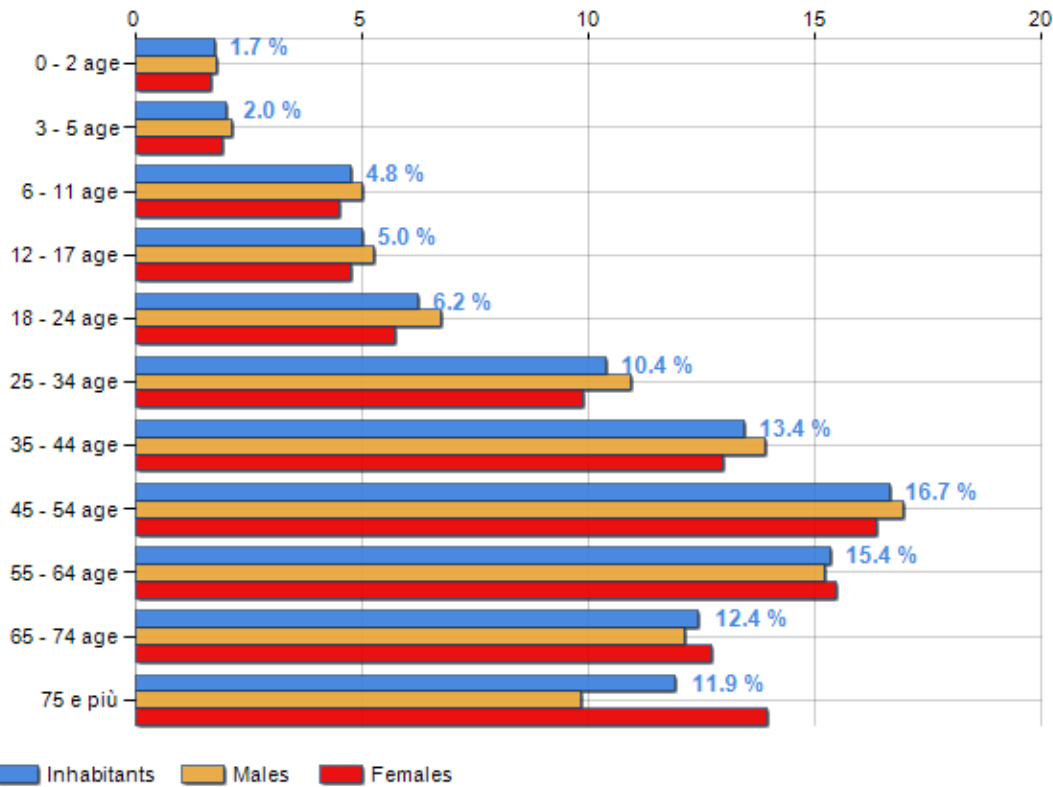

Age classes per gender and related impact, average age and old-age index in **Region SARDEGNA**

## POPULATION BY AGE (YEAR 2019)

Classes	Males		Females		Total	
	(n.)	%	(n.)	%	(n.)	%
0 - 2 age	14,529	1.81	13,720	1.65	28,249	1.73
3 - 5 age	17,175	2.14	15,893	1.92	33,068	2.03
6 - 11 age	40,043	5.00	37,406	4.51	77,449	4.75
12 - 17 age	42,220	5.27	39,447	4.76	81,667	5.01
18 - 24 age	54,002	6.74	47,655	5.74	101,657	6.23
25 - 34 age	87,652	10.94	81,996	9.88	169,648	10.40
35 - 44 age	111,330	13.90	107,723	12.99	219,053	13.43
45 - 54 age	135,918	16.97	135,760	16.37	271,678	16.66
55 - 64 age	122,033	15.24	128,380	15.48	250,413	15.36
65 - 74 age	97,198	12.14	105,659	12.74	202,857	12.44
75 e più	78,802	9.84	115,933	13.98	194,735	11.94
<b>Total</b>	<b>800,902</b>	<b>100.00</b>	<b>829,572</b>	<b>100.00</b>	<b>1,630,474</b>	<b>100.00</b>

## AGE CLASSES (YEAR 2019)

#### OLD-AGE INDEX

<sup>1</sup> Old-age index = (Inhabitants > 65 years old / Inhabitants 0-14 years old) \* 100