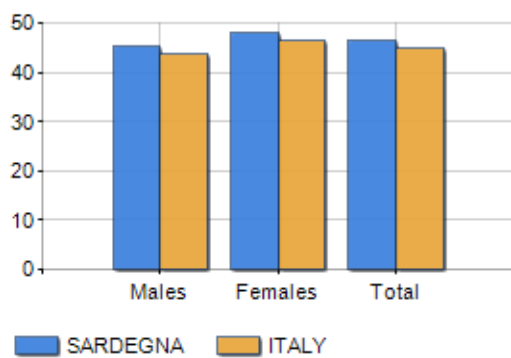

AVERAGE AGE (YEARS)