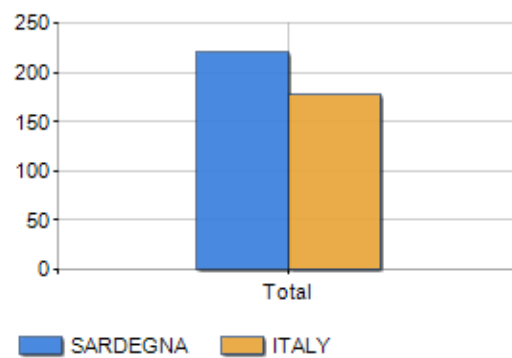

OLD-AGE INDEX

¹ Old-age index = (Inhabitants > 65 years old / Inhabitants 0-14 years old) * 100

Rankings Region sardegna