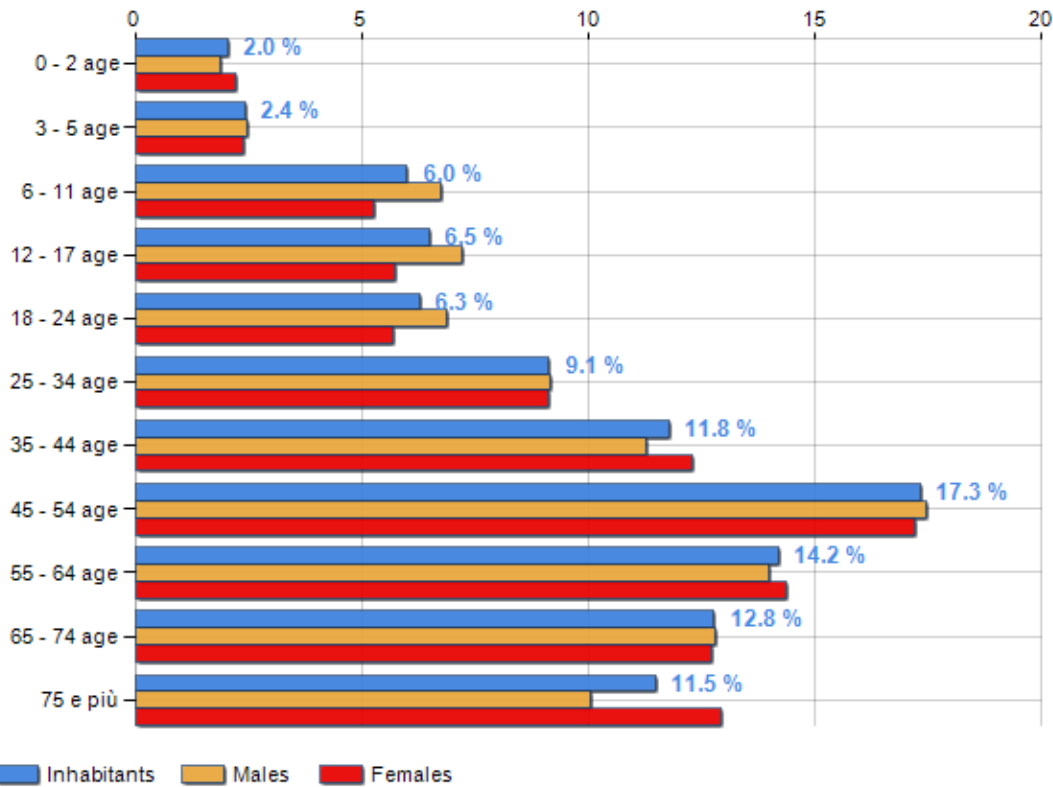

Age classes per gender and related impact, average age and old-age index in **Municipality of RIGNANO SULL'ARNO**

POPULATION BY AGE (YEAR 2019)

Classes	Males		Females		Total	
	(n.)	%	(n.)	%	(n.)	%
0 - 2 age	80	1.87	95	2.20	175	2.04
3 - 5 age	105	2.45	104	2.41	209	2.43
6 - 11 age	289	6.76	227	5.26	516	6.00
12 - 17 age	309	7.22	248	5.75	557	6.48
18 - 24 age	295	6.90	245	5.68	540	6.28
25 - 34 age	392	9.16	394	9.13	786	9.15
35 - 44 age	482	11.27	531	12.30	1,013	11.79
45 - 54 age	747	17.46	743	17.22	1,490	17.34
55 - 64 age	599	14.00	621	14.39	1,220	14.20
65 - 74 age	549	12.83	550	12.74	1,099	12.79
75 e più	431	10.07	558	12.93	989	11.51
Total	4,278	100.00	4,316	100.00	8,594	100.00

AGE CLASSES (YEAR 2019)

AVERAGE AGE AND OLD-AGE INDEX (YEAR 2019)

	Males	Females	Total
Average age (Years)	44.43	46.78	45.61
Old-age index ^[1]	-	-	178.92

AVERAGE AGE (YEARS)

OLD-AGE INDEX

¹ Old-age index = (Inhabitants > 65 years old / Inhabitants 0-14 years old) * 100

is on 4334° place among 7903 municipalities per % inhabitants > 64 years old
