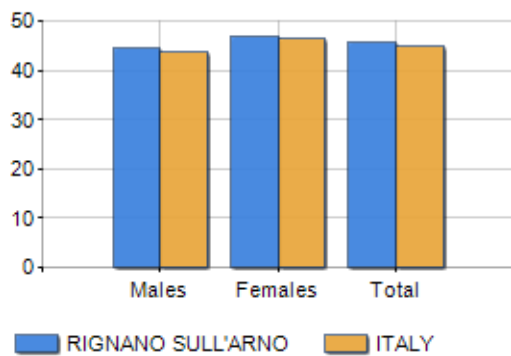

Age classes per gender and related impact, average age and old-age index in **Municipality of RIGNANO SULL'ARNO**

POPULATION BY AGE (YEAR 2019)

Classes	Males		Females		Total	
	(n.)	%	(n.)	%	(n.)	%
0 - 2 age	80	1.87	95	2.20	175	2.04
3 - 5 age	105	2.45	104	2.41	209	2.43
6 - 11 age	289	6.76	227	5.26	516	6.00
12 - 17 age	309	7.22	248	5.75	557	6.48
18 - 24 age	295	6.90	245	5.68	540	6.28
25 - 34 age	392	9.16	394	9.13	786	9.15
35 - 44 age	482	11.27	531	12.30	1,013	11.79
45 - 54 age	747	17.46	743	17.22	1,490	17.34
55 - 64 age	599	14.00	621	14.39	1,220	14.20
65 - 74 age	549	12.83	550	12.74	1,099	12.79
75 e più	431	10.07	558	12.93	989	11.51
Total	4,278	100.00	4,316	100.00	8,594	100.00

AGE CLASSES (YEAR 2019)

AVERAGE AGE AND OLD-AGE INDEX (YEAR 2019)

	Males	Females	Total
Average age (Years)	44.43	46.78	45.61
Old-age index ^[1]	-	-	178.92

AVERAGE AGE (YEARS)

OLD-AGE INDEX

¹ Old-age index = (Inhabitants > 65 years old / Inhabitants 0-14 years old) * 100