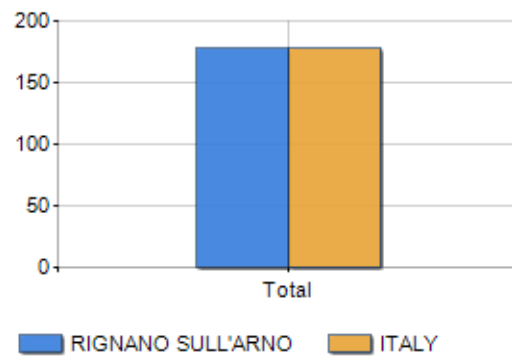

Age classes per gender and related impact, average age and old-age index in **Municipality of RIGNANO SULL'ARNO**

POPULATION BY AGE (YEAR 2019)

Classes	Males		Females		Total	
	(n.)	%	(n.)	%	(n.)	%
0 - 2 age	80	1.87	95	2.20	175	2.04
3 - 5 age	105	2.45	104	2.41	209	2.43
6 - 11 age	289	6.76	227	5.26	516	6.00
12 - 17 age	309	7.22	248	5.75	557	6.48
18 - 24 age	295	6.90	245	5.68	540	6.28
25 - 34 age	392	9.16	394	9.13	786	9.15
35 - 44 age	482	11.27	531	12.30	1,013	11.79
45 - 54 age	747	17.46	743	17.22	1,490	17.34
55 - 64 age	599	14.00	621	14.39	1,220	14.20
65 - 74 age	549	12.83	550	12.74	1,099	12.79
75 e più	431	10.07	558	12.93	989	11.51
Total	4,278	100.00	4,316	100.00	8,594	100.00

AGE CLASSES (YEAR 2019)

AVERAGE AGE AND OLD-AGE INDEX (YEAR 2019)

	Males	Females	Total
Average age (Years)	44.43	46.78	45.61
Old-age index ^[1]	-	-	178.92

AVERAGE AGE (YEARS)

OLD-AGE INDEX

¹ Old-age index = (Inhabitants > 65 years old / Inhabitants 0-14 years old) * 100

Rankings Municipality of rignano sull'arno

is on 4793° place among 7903 municipalities per average age

is on 5120° place among 7903 municipalities per old-age index

is on 2065° place among 7903 municipalities per % inhabitants < 15 years old