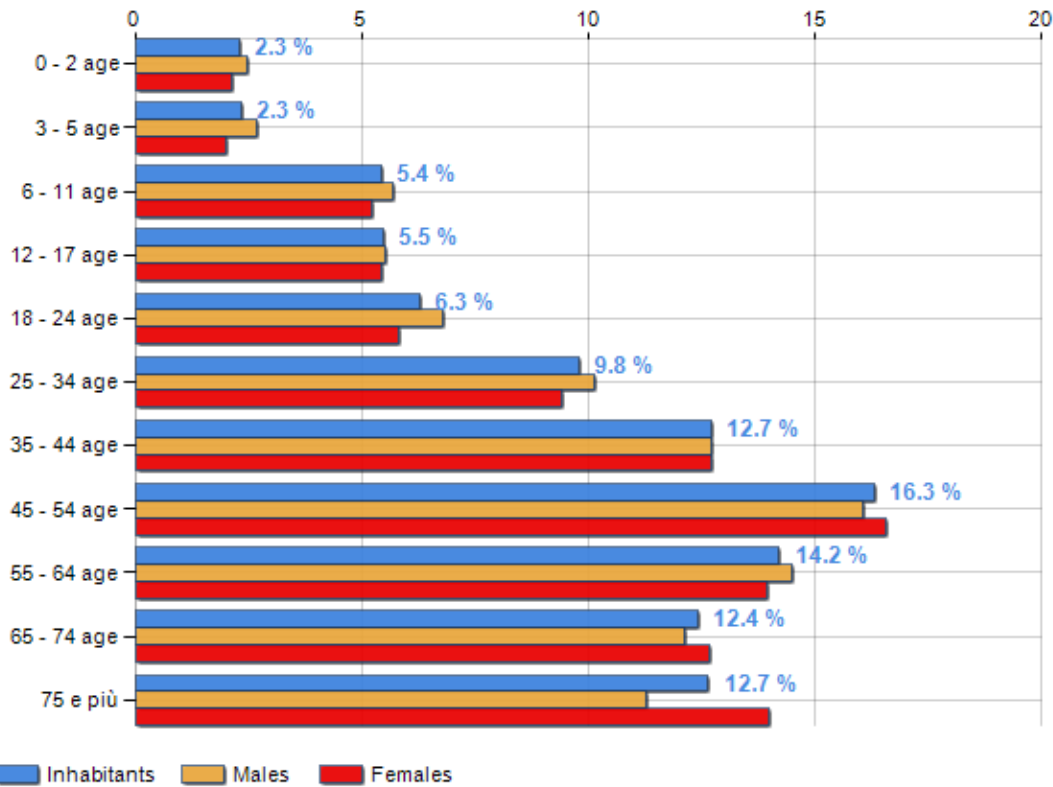

Age classes per gender and related impact, average age and old-age index in **Municipality of REGGELLO**

POPULATION BY AGE (YEAR 2019)

Classes	Males		Females		Total	
	(n.)	%	(n.)	%	(n.)	%
0 - 2 age	202	2.46	180	2.14	382	2.30
3 - 5 age	221	2.69	168	2.00	389	2.34
6 - 11 age	467	5.68	439	5.22	906	5.45
12 - 17 age	454	5.52	456	5.42	910	5.47
18 - 24 age	557	6.78	489	5.82	1,046	6.29
25 - 34 age	834	10.15	793	9.43	1,627	9.79
35 - 44 age	1,046	12.73	1,070	12.73	2,116	12.73
45 - 54 age	1,320	16.06	1,394	16.58	2,714	16.32
55 - 64 age	1,193	14.52	1,172	13.94	2,365	14.23
65 - 74 age	999	12.15	1,067	12.69	2,066	12.43
75 e più	926	11.27	1,178	14.01	2,104	12.66
Total	8,219	100.00	8,406	100.00	16,625	100.00

AGE CLASSES (YEAR 2019)

AVERAGE AGE AND OLD-AGE INDEX (YEAR 2019)

	Males	Females	Total
Average age (Years)	45.07	47.31	46.20
Old-age index ^[1]	-	-	196.51

AVERAGE AGE (YEARS)

OLD-AGE INDEX

¹ Old-age index = (Inhabitants > 65 years old / Inhabitants 0-14 years old) * 100

Rankings Municipality of reggello

is on 4188° place among 7903 municipalities per average age

is on 4363° place among 7903 municipalities per old-age index

is on 3082° place among 7903 municipalities per % inhabitants < 15 years old

is on 3839° place among 7903 municipalities per % inhabitants > 64 years old
