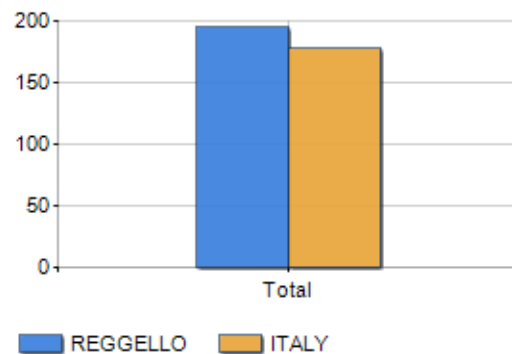

Age classes per gender and related impact, average age and old-age index in **Municipality of REGGELLO**

POPULATION BY AGE (YEAR 2019)

Classes	Males		Females		Total	
	(n.)	%	(n.)	%	(n.)	%
0 - 2 age	202	2.46	180	2.14	382	2.30
3 - 5 age	221	2.69	168	2.00	389	2.34
6 - 11 age	467	5.68	439	5.22	906	5.45
12 - 17 age	454	5.52	456	5.42	910	5.47
18 - 24 age	557	6.78	489	5.82	1,046	6.29
25 - 34 age	834	10.15	793	9.43	1,627	9.79
35 - 44 age	1,046	12.73	1,070	12.73	2,116	12.73
45 - 54 age	1,320	16.06	1,394	16.58	2,714	16.32
55 - 64 age	1,193	14.52	1,172	13.94	2,365	14.23
65 - 74 age	999	12.15	1,067	12.69	2,066	12.43
75 e più	926	11.27	1,178	14.01	2,104	12.66
Total	8,219	100.00	8,406	100.00	16,625	100.00

AGE CLASSES (YEAR 2019)

AVERAGE AGE AND OLD-AGE INDEX (YEAR 2019)

	Males	Females	Total
Average age (Years)	45.07	47.31	46.20
Old-age index ^[1]	-	-	196.51

AVERAGE AGE (YEARS)

OLD-AGE INDEX

¹ Old-age index = (Inhabitants > 65 years old / Inhabitants 0-14 years old) * 100

Rankings Municipality of reggello

is on 4188° place among 7903 municipalities per average age

is on 4363° place among 7903 municipalities per old-age index

is on 3082° place among 7903 municipalities per % inhabitants < 15 years old