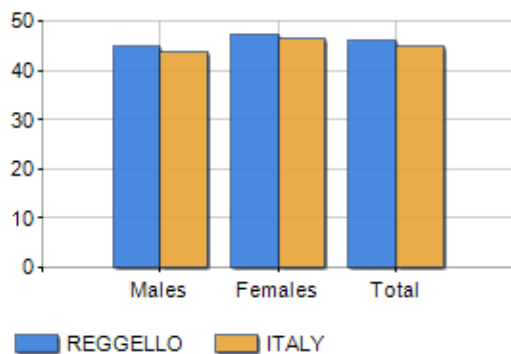

Age classes per gender and related impact, average age and old-age index in **Municipality of REGGELLO**

POPULATION BY AGE (YEAR 2019)

Classes	Males		Females		Total	
	(n.)	%	(n.)	%	(n.)	%
0 - 2 age	202	2.46	180	2.14	382	2.30
3 - 5 age	221	2.69	168	2.00	389	2.34
6 - 11 age	467	5.68	439	5.22	906	5.45
12 - 17 age	454	5.52	456	5.42	910	5.47
18 - 24 age	557	6.78	489	5.82	1,046	6.29
25 - 34 age	834	10.15	793	9.43	1,627	9.79
35 - 44 age	1,046	12.73	1,070	12.73	2,116	12.73
45 - 54 age	1,320	16.06	1,394	16.58	2,714	16.32
55 - 64 age	1,193	14.52	1,172	13.94	2,365	14.23
65 - 74 age	999	12.15	1,067	12.69	2,066	12.43
75 e più	926	11.27	1,178	14.01	2,104	12.66
Total	8,219	100.00	8,406	100.00	16,625	100.00

AGE CLASSES (YEAR 2019)

AVERAGE AGE AND OLD-AGE INDEX (YEAR 2019)

	Males	Females	Total
Average age (Years)	45.07	47.31	46.20
Old-age index ^[1]	-	-	196.51

AVERAGE AGE (YEARS)

OLD-AGE INDEX

¹ Old-age index = (Inhabitants > 65 years old / Inhabitants 0-14 years old) * 100

Rankings Municipality of reggello

is on 4188° place among 7903 municipalities per average age

is on 4363° place among 7903 municipalities per old-age index

is on 3082° place among 7903 municipalities per % inhabitants < 15 years old