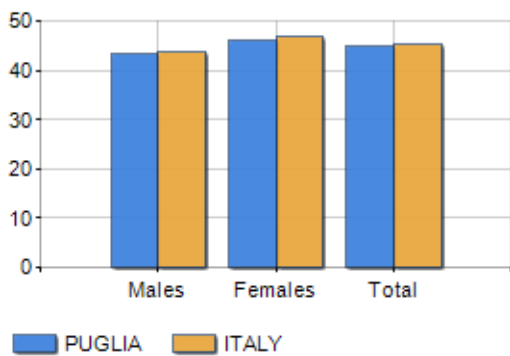

AVERAGE AGE (YEARS)