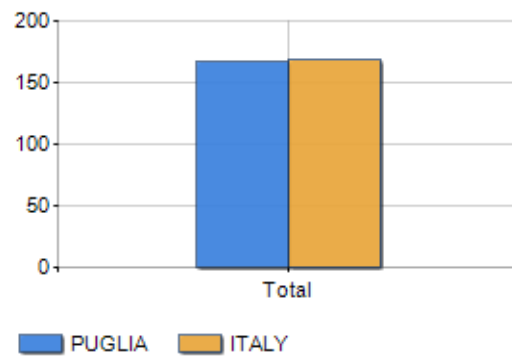

OLD-AGE INDEX

¹ Old-age index = (Inhabitants > 65 years old / Inhabitants 0-14 years old) * 100

NOTE

Age Classes: Fonte ISTAT