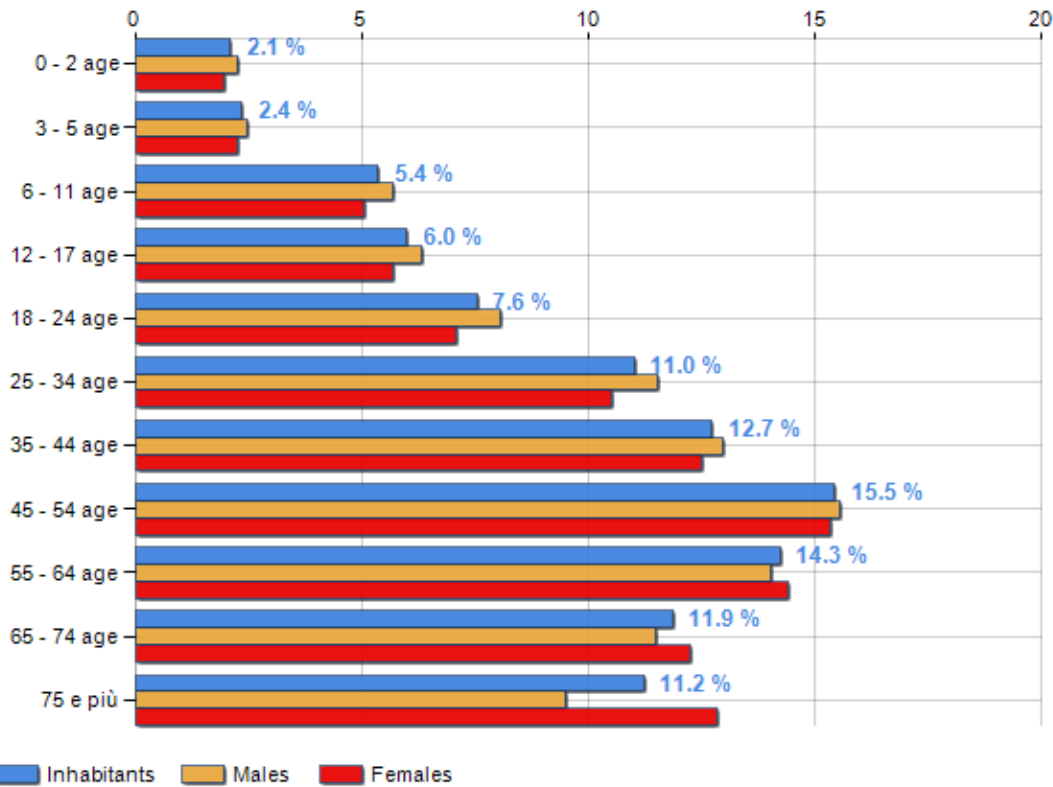

Age classes per gender and related impact, average age and old-age index in **Region PUGLIA**

## POPULATION BY AGE (YEAR 2020)

Classes	Males		Females		Total	
	(n.)	%	(n.)	%	(n.)	%
0 - 2 age	42,868	2.24	39,987	1.98	82,855	2.11
3 - 5 age	47,687	2.49	45,428	2.25	93,115	2.37
6 - 11 age	108,757	5.68	102,471	5.07	211,228	5.37
12 - 17 age	121,162	6.33	114,934	5.69	236,096	6.00
18 - 24 age	153,994	8.05	143,089	7.08	297,083	7.55
25 - 34 age	221,206	11.56	212,761	10.53	433,967	11.03
35 - 44 age	248,606	12.99	252,680	12.51	501,286	12.74
45 - 54 age	297,948	15.57	310,221	15.35	608,169	15.46
55 - 64 age	268,899	14.05	291,683	14.44	560,582	14.25
65 - 74 age	220,183	11.51	247,547	12.25	467,730	11.89
75 e più	181,943	9.51	259,723	12.85	441,666	11.23
<b>Total</b>	<b>1,913,253</b>	<b>100.00</b>	<b>2,020,524</b>	<b>100.00</b>	<b>3,933,777</b>	<b>100.00</b>

## AGE CLASSES (YEAR 2020)

#### OLD-AGE INDEX

<sup>1</sup> Old-age index = (Inhabitants > 65 years old / Inhabitants 0-14 years old) \* 100