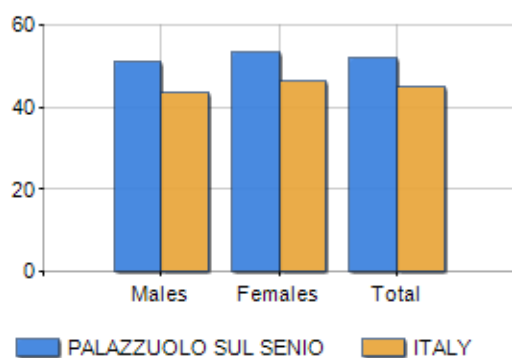

AVERAGE AGE (YEARS)