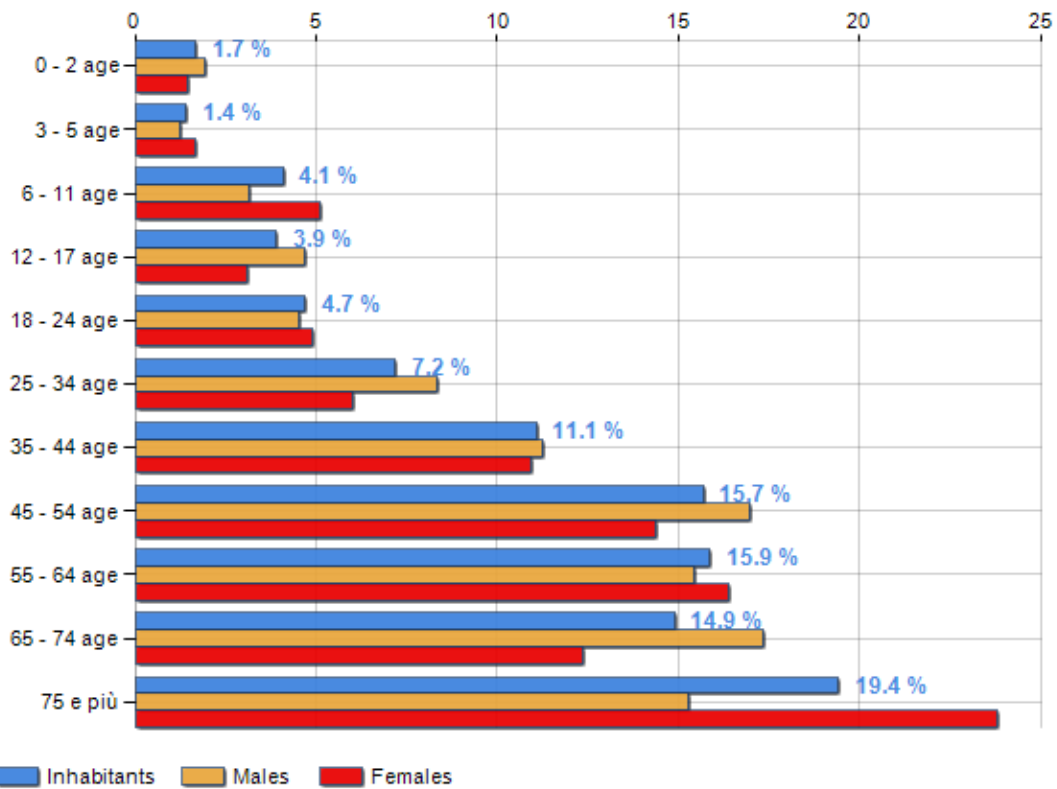

Age classes per gender and related impact, average age and old-age index in **Municipality of PALAZZUOLO SUL SENIO**

POPULATION BY AGE (YEAR 2019)

Classes	Males		Females		Total	
	(n.)	%	(n.)	%	(n.)	%
0 - 2 age	11	1.91	8	1.45	19	1.69
3 - 5 age	7	1.21	9	1.64	16	1.42
6 - 11 age	18	3.12	28	5.09	46	4.08
12 - 17 age	27	4.68	17	3.09	44	3.90
18 - 24 age	26	4.51	27	4.91	53	4.70
25 - 34 age	48	8.32	33	6.00	81	7.19
35 - 44 age	65	11.27	60	10.91	125	11.09
45 - 54 age	98	16.98	79	14.36	177	15.71
55 - 64 age	89	15.42	90	16.36	179	15.88
65 - 74 age	100	17.33	68	12.36	168	14.91
75 e più	88	15.25	131	23.82	219	19.43
<b>Total</b>	<b>577</b>	<b>100.00</b>	<b>550</b>	<b>100.00</b>	<b>1,127</b>	<b>100.00</b>

AGE CLASSES (YEAR 2019)

#### AVERAGE AGE AND OLD-AGE INDEX (YEAR 2019)

	Males	Females	Total
Average age (Years)	51.23	53.44	52.31
Old-age index <sup>[1]</sup>	-	-	383.17

#### OLD-AGE INDEX

<sup>1</sup> Old-age index = (Inhabitants > 65 years old / Inhabitants 0-14 years old) \* 100