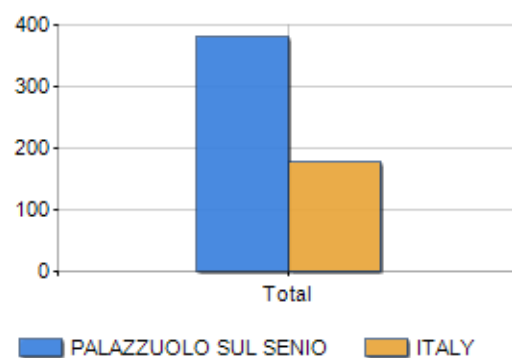

OLD-AGE INDEX

¹ Old-age index = (Inhabitants > 65 years old / Inhabitants 0-14 years old) * 100

Rankings Municipality of palazzuolo sul senio