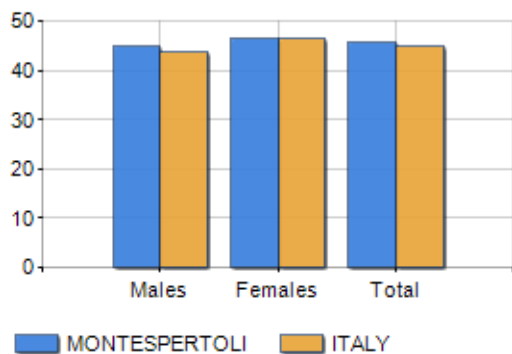

Age classes per gender and related impact, average age and old-age index in **Municipality of MONTESPERTOLI**

POPULATION BY AGE (YEAR 2019)

Classes	Males		Females		Total	
	(n.)	%	(n.)	%	(n.)	%
0 - 2 age	144	2.17	122	1.80	266	1.98
3 - 5 age	158	2.38	159	2.34	317	2.36
6 - 11 age	353	5.31	357	5.26	710	5.29
12 - 17 age	408	6.14	417	6.15	825	6.14
18 - 24 age	511	7.69	456	6.72	967	7.20
25 - 34 age	630	9.48	599	8.83	1,229	9.15
35 - 44 age	825	12.41	816	12.02	1,641	12.22
45 - 54 age	1,173	17.65	1,192	17.57	2,365	17.61
55 - 64 age	993	14.94	1,029	15.16	2,022	15.05
65 - 74 age	767	11.54	775	11.42	1,542	11.48
75 e più	684	10.29	864	12.73	1,548	11.52
Total	6,646	100.00	6,786	100.00	13,432	100.00

AGE CLASSES (YEAR 2019)

AVERAGE AGE AND OLD-AGE INDEX (YEAR 2019)

	Males	Females	Total
Average age (Years)	44.86	46.50	45.69
Old-age index ^[1]	-	-	183.27

AVERAGE AGE (YEARS)

OLD-AGE INDEX

¹ Old-age index = (Inhabitants > 65 years old / Inhabitants 0-14 years old) * 100

is on 5224° place among 7903 municipalities per % inhabitants > 64 years old
