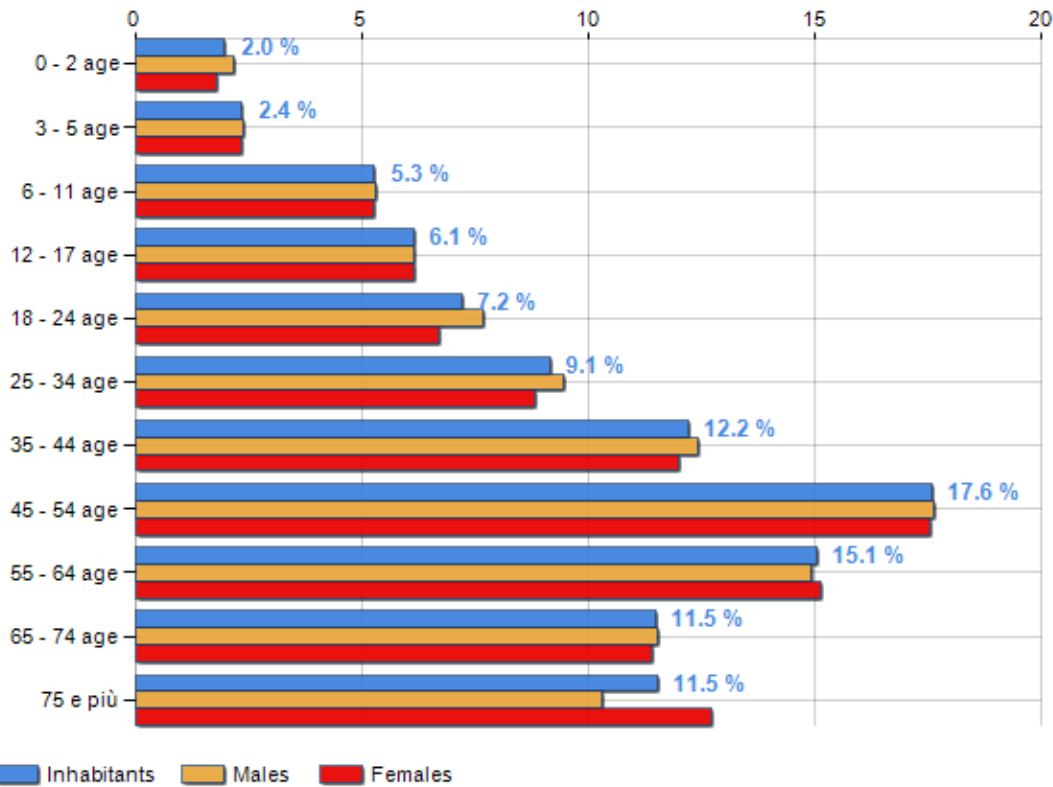

Age classes per gender and related impact, average age and old-age index in **Municipality of MONTESPERTOLI**

POPULATION BY AGE (YEAR 2019)

Classes	Males		Females		Total	
	(n.)	%	(n.)	%	(n.)	%
0 - 2 age	144	2.17	122	1.80	266	1.98
3 - 5 age	158	2.38	159	2.34	317	2.36
6 - 11 age	353	5.31	357	5.26	710	5.29
12 - 17 age	408	6.14	417	6.15	825	6.14
18 - 24 age	511	7.69	456	6.72	967	7.20
25 - 34 age	630	9.48	599	8.83	1,229	9.15
35 - 44 age	825	12.41	816	12.02	1,641	12.22
45 - 54 age	1,173	17.65	1,192	17.57	2,365	17.61
55 - 64 age	993	14.94	1,029	15.16	2,022	15.05
65 - 74 age	767	11.54	775	11.42	1,542	11.48
75 e più	684	10.29	864	12.73	1,548	11.52
Total	6,646	100.00	6,786	100.00	13,432	100.00

AGE CLASSES (YEAR 2019)

AVERAGE AGE AND OLD-AGE INDEX (YEAR 2019)

	Males	Females	Total
Average age (Years)	44.86	46.50	45.69
Old-age index ^[1]	-	-	183.27

AVERAGE AGE (YEARS)

OLD-AGE INDEX

¹ Old-age index = (Inhabitants > 65 years old / Inhabitants 0-14 years old) * 100

is on 5224° place among 7903 municipalities per % inhabitants > 64 years old
