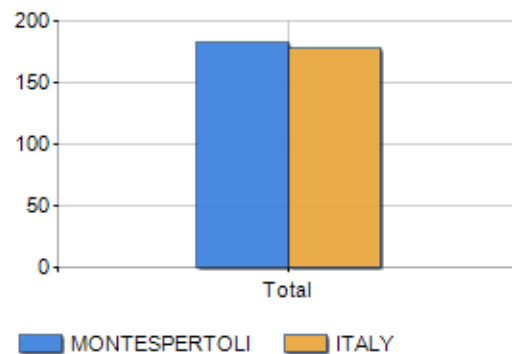

Age classes per gender and related impact, average age and old-age index in **Municipality of MONTESPERTOLI**

POPULATION BY AGE (YEAR 2019)

Classes	Males		Females		Total	
	(n.)	%	(n.)	%	(n.)	%
0 - 2 age	144	2.17	122	1.80	266	1.98
3 - 5 age	158	2.38	159	2.34	317	2.36
6 - 11 age	353	5.31	357	5.26	710	5.29
12 - 17 age	408	6.14	417	6.15	825	6.14
18 - 24 age	511	7.69	456	6.72	967	7.20
25 - 34 age	630	9.48	599	8.83	1,229	9.15
35 - 44 age	825	12.41	816	12.02	1,641	12.22
45 - 54 age	1,173	17.65	1,192	17.57	2,365	17.61
55 - 64 age	993	14.94	1,029	15.16	2,022	15.05
65 - 74 age	767	11.54	775	11.42	1,542	11.48
75 e più	684	10.29	864	12.73	1,548	11.52
Total	6,646	100.00	6,786	100.00	13,432	100.00

AGE CLASSES (YEAR 2019)

AVERAGE AGE AND OLD-AGE INDEX (YEAR 2019)

	Males	Females	Total
Average age (Years)	44.86	46.50	45.69
Old-age index ^[1]	-	-	183.27

AVERAGE AGE (YEARS)

OLD-AGE INDEX

¹ Old-age index = (Inhabitants > 65 years old / Inhabitants 0-14 years old) * 100

Rankings Municipality of montespertoli

is on 4725° place among 7903 municipalities per average age

is on 4928° place among 7903 municipalities per old-age index

is on 3356° place among 7903 municipalities per % inhabitants < 15 years old