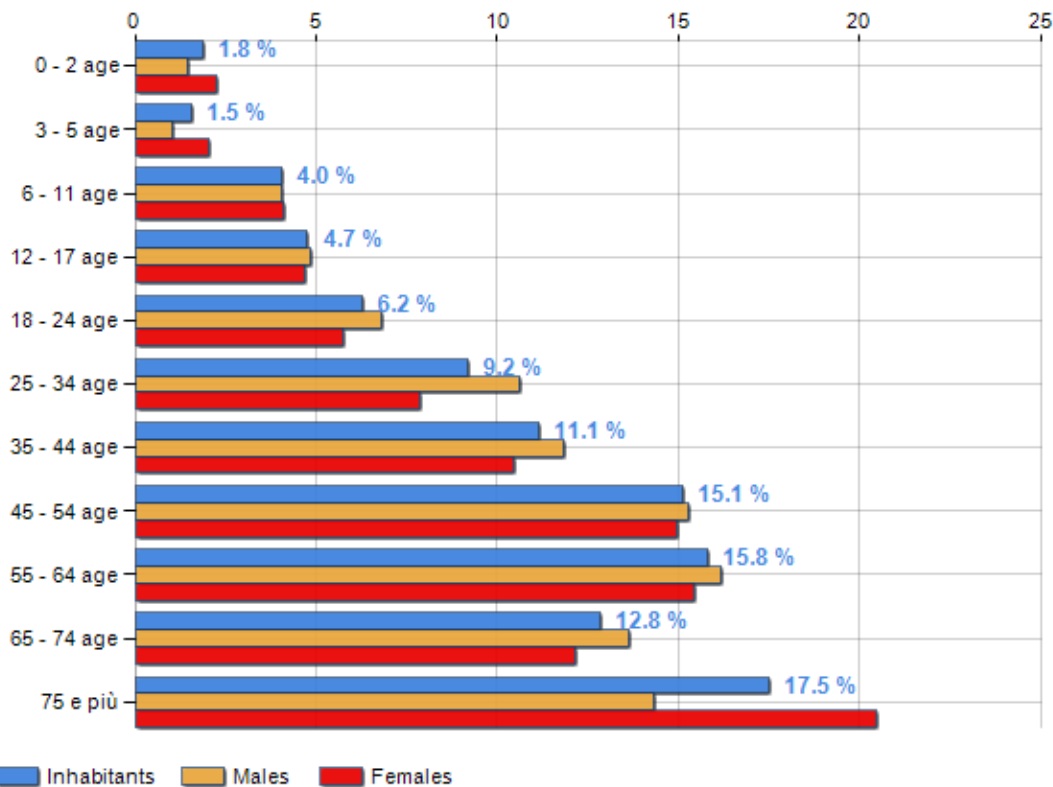

Age classes per gender and related impact, average age and old-age index in **Municipality of MONTEFIORE DELL'ASO**

POPULATION BY AGE (YEAR 2019)

Classes	Males		Females		Total	
	(n.)	%	(n.)	%	(n.)	%
0 - 2 age	14	1.44	23	2.23	37	1.85
3 - 5 age	10	1.03	21	2.04	31	1.55
6 - 11 age	39	4.02	42	4.07	81	4.05
12 - 17 age	47	4.85	48	4.66	95	4.75
18 - 24 age	66	6.80	59	5.72	125	6.25
25 - 34 age	103	10.62	81	7.86	184	9.20
35 - 44 age	115	11.86	108	10.48	223	11.14
45 - 54 age	148	15.26	154	14.94	302	15.09
55 - 64 age	157	16.19	159	15.42	316	15.79
65 - 74 age	132	13.61	125	12.12	257	12.84
75 e più	139	14.33	211	20.47	350	17.49
Total	970	100.00	1,031	100.00	2,001	100.00

AGE CLASSES (YEAR 2019)

AVERAGE AGE AND OLD-AGE INDEX (YEAR 2019)

	Males	Females	Total
Average age (Years)	48.83	51.03	49.97
Old-age index ^[1]	-	-	314.51

AVERAGE AGE (YEARS)

OLD-AGE INDEX

¹ Old-age index = (Inhabitants > 65 years old / Inhabitants 0-14 years old) * 100