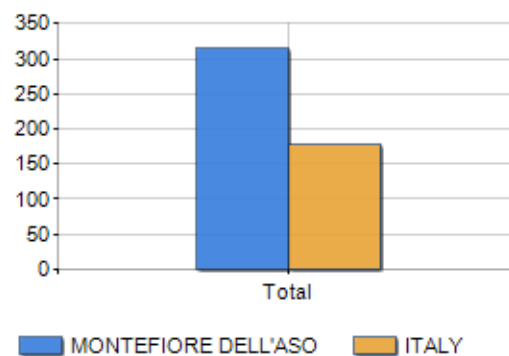

Age classes per gender and related impact, average age and old-age index in **Municipality of MONTEFIORE DELL'ASO**

POPULATION BY AGE (YEAR 2019)

Classes	Males		Females		Total	
	(n.)	%	(n.)	%	(n.)	%
0 - 2 age	14	1.44	23	2.23	37	1.85
3 - 5 age	10	1.03	21	2.04	31	1.55
6 - 11 age	39	4.02	42	4.07	81	4.05
12 - 17 age	47	4.85	48	4.66	95	4.75
18 - 24 age	66	6.80	59	5.72	125	6.25
25 - 34 age	103	10.62	81	7.86	184	9.20
35 - 44 age	115	11.86	108	10.48	223	11.14
45 - 54 age	148	15.26	154	14.94	302	15.09
55 - 64 age	157	16.19	159	15.42	316	15.79
65 - 74 age	132	13.61	125	12.12	257	12.84
75 e più	139	14.33	211	20.47	350	17.49
Total	970	100.00	1,031	100.00	2,001	100.00

AGE CLASSES (YEAR 2019)

AVERAGE AGE AND OLD-AGE INDEX (YEAR 2019)

	Males	Females	Total
Average age (Years)	48.83	51.03	49.97
Old-age index ^[1]	-	-	314.51

AVERAGE AGE (YEARS)

OLD-AGE INDEX

¹ Old-age index = (Inhabitants > 65 years old / Inhabitants 0-14 years old) * 100

Rankings Municipality of montefiore dell'aso

is on 1160° place among 7903 municipalities per average age
is on 1278° place among 7903 municipalities per old-age index
is on 6512° place among 7903 municipalities per % inhabitants < 15 years old
is on 1229° place among 7903 municipalities per % inhabitants > 64 years old
