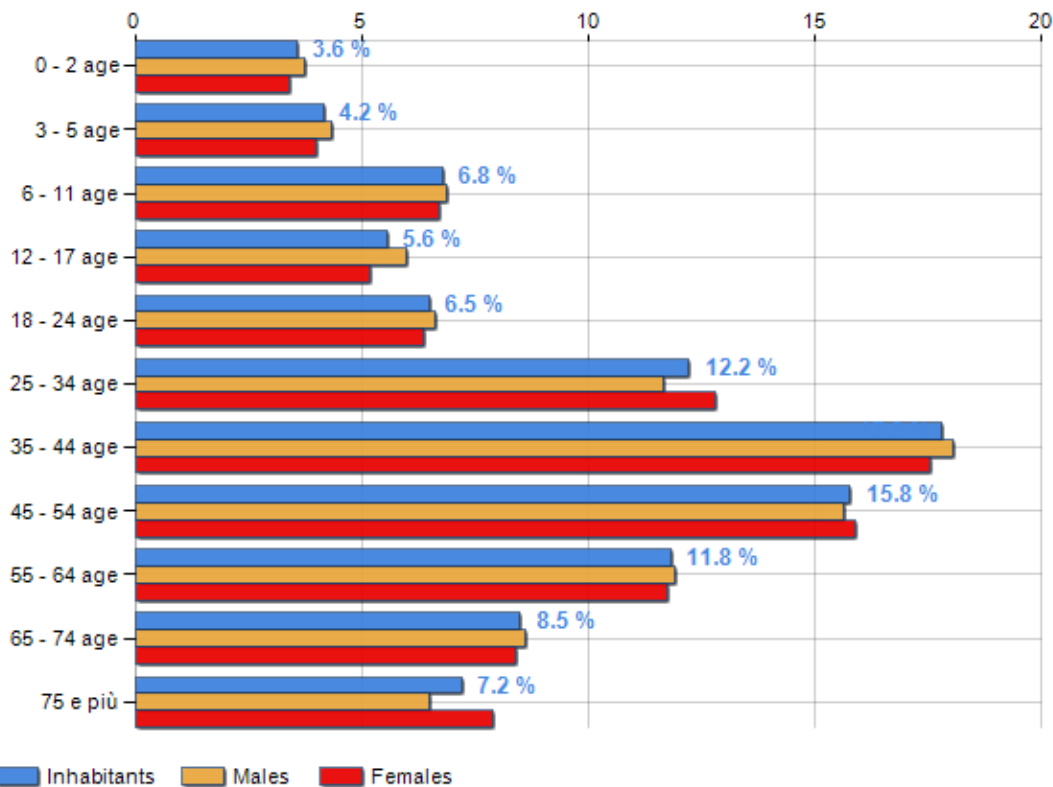

Age classes per gender and related impact, average age and old-age index in **Municipality of MONTALTO UFFUGO**

POPULATION BY AGE (YEAR 2019)

Classes	Males		Females		Total	
	(n.)	%	(n.)	%	(n.)	%
0 - 2 age	376	3.76	356	3.41	732	3.58
3 - 5 age	433	4.33	418	4.00	851	4.16
6 - 11 age	690	6.89	699	6.69	1,389	6.79
12 - 17 age	599	5.98	541	5.18	1,140	5.57
18 - 24 age	664	6.63	664	6.36	1,328	6.49
25 - 34 age	1,166	11.65	1,337	12.80	2,503	12.24
35 - 44 age	1,809	18.07	1,836	17.58	3,645	17.82
45 - 54 age	1,568	15.66	1,663	15.92	3,231	15.80
55 - 64 age	1,192	11.91	1,226	11.74	2,418	11.82
65 - 74 age	861	8.60	879	8.42	1,740	8.51
75 e più	652	6.51	825	7.90	1,477	7.22
Total	10,010	100.00	10,444	100.00	20,454	100.00

AGE CLASSES (YEAR 2019)

AVERAGE AGE AND OLD-AGE INDEX (YEAR 2019)

	Males	Females	Total
Average age (Years)	39.70	40.75	40.24
Old-age index ^[1]	-	-	89.79

AVERAGE AGE (YEARS)

OLD-AGE INDEX

¹ Old-age index = (Inhabitants > 65 years old / Inhabitants 0-14 years old) * 100

is on 7775° place among 7903 municipalities per % inhabitants > 64 years old
