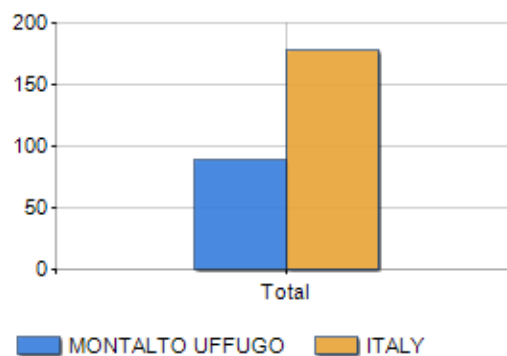

Age classes per gender and related impact, average age and old-age index in **Municipality of MONTALTO UFFUGO**

POPULATION BY AGE (YEAR 2019)

Classes	Males		Females		Total	
	(n.)	%	(n.)	%	(n.)	%
0 - 2 age	376	3.76	356	3.41	732	3.58
3 - 5 age	433	4.33	418	4.00	851	4.16
6 - 11 age	690	6.89	699	6.69	1,389	6.79
12 - 17 age	599	5.98	541	5.18	1,140	5.57
18 - 24 age	664	6.63	664	6.36	1,328	6.49
25 - 34 age	1,166	11.65	1,337	12.80	2,503	12.24
35 - 44 age	1,809	18.07	1,836	17.58	3,645	17.82
45 - 54 age	1,568	15.66	1,663	15.92	3,231	15.80
55 - 64 age	1,192	11.91	1,226	11.74	2,418	11.82
65 - 74 age	861	8.60	879	8.42	1,740	8.51
75 e più	652	6.51	825	7.90	1,477	7.22
Total	10,010	100.00	10,444	100.00	20,454	100.00

AGE CLASSES (YEAR 2019)

AVERAGE AGE AND OLD-AGE INDEX (YEAR 2019)

	Males	Females	Total
Average age (Years)	39.70	40.75	40.24
Old-age index ^[1]	-	-	89.79

AVERAGE AGE (YEARS)

OLD-AGE INDEX

¹ Old-age index = (Inhabitants > 65 years old / Inhabitants 0-14 years old) * 100

Rankings Municipality of montalto uffugo

is on 7790° place among 7903 municipalities per average age

is on 7808° place among 7903 municipalities per old-age index

is on 77° place among 7903 municipalities per % inhabitants < 15 years old

is on 7775° place among 7903 municipalities per % inhabitants > 64 years old
