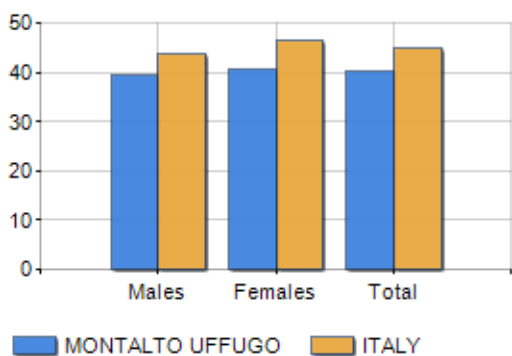

Age classes per gender and related impact, average age and old-age index in **Municipality of MONTALTO UFFUGO**

POPULATION BY AGE (YEAR 2019)

Classes	Males		Females		Total	
	(n.)	%	(n.)	%	(n.)	%
0 - 2 age	376	3.76	356	3.41	732	3.58
3 - 5 age	433	4.33	418	4.00	851	4.16
6 - 11 age	690	6.89	699	6.69	1,389	6.79
12 - 17 age	599	5.98	541	5.18	1,140	5.57
18 - 24 age	664	6.63	664	6.36	1,328	6.49
25 - 34 age	1,166	11.65	1,337	12.80	2,503	12.24
35 - 44 age	1,809	18.07	1,836	17.58	3,645	17.82
45 - 54 age	1,568	15.66	1,663	15.92	3,231	15.80
55 - 64 age	1,192	11.91	1,226	11.74	2,418	11.82
65 - 74 age	861	8.60	879	8.42	1,740	8.51
75 e più	652	6.51	825	7.90	1,477	7.22
Total	10,010	100.00	10,444	100.00	20,454	100.00

AGE CLASSES (YEAR 2019)

AVERAGE AGE AND OLD-AGE INDEX (YEAR 2019)

	Males	Females	Total
Average age (Years)	39.70	40.75	40.24
Old-age index ^[1]	-	-	89.79

AVERAGE AGE (YEARS)

OLD-AGE INDEX

¹ Old-age index = (Inhabitants > 65 years old / Inhabitants 0-14 years old) * 100

is on 7775° place among 7903 municipalities per % inhabitants > 64 years old
