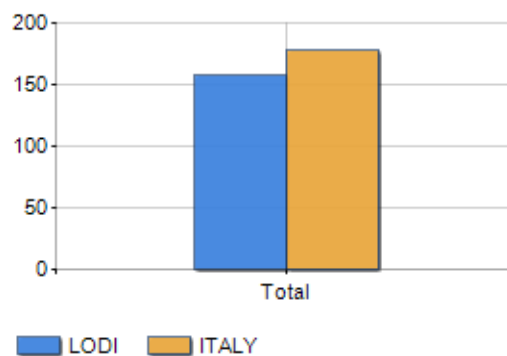

Age classes per gender and related impact, average age and old-age index in **Province of LODI**

POPULATION BY AGE (YEAR 2019)

Classes	Males		Females		Total	
	(n.)	%	(n.)	%	(n.)	%
0 - 2 age	2,835	2.49	2,630	2.25	5,465	2.37
3 - 5 age	3,077	2.70	3,073	2.63	6,150	2.67
6 - 11 age	6,958	6.11	6,391	5.48	13,349	5.79
12 - 17 age	6,757	5.93	6,514	5.58	13,271	5.75
18 - 24 age	7,995	7.02	7,344	6.29	15,339	6.65
25 - 34 age	12,452	10.93	12,080	10.35	24,532	10.64
35 - 44 age	16,001	14.05	15,495	13.27	31,496	13.66
45 - 54 age	19,982	17.55	19,021	16.29	39,003	16.91
55 - 64 age	15,860	13.93	15,921	13.64	31,781	13.78
65 - 74 age	12,297	10.80	13,058	11.19	25,355	10.99
75 e più	9,663	8.49	15,203	13.02	24,866	10.78
Total	113,877	100.00	116,730	100.00	230,607	100.00

AGE CLASSES (YEAR 2019)

AVERAGE AGE AND OLD-AGE INDEX (YEAR 2019)

	Males	Females	Total
Average age (Years)	43.14	45.72	44.45
Old-age index ^[1]	-	-	158.24

AVERAGE AGE (YEARS)

OLD-AGE INDEX

¹ Old-age index = (Inhabitants > 65 years old / Inhabitants 0-14 years old) * 100

Rankings Province of Iodi

is on 86° place among 107 provinces per average age

is on 96° place among 107 provinces per old-age index

is on 14° place among 107 provinces per % inhabitants < 15 years old

is on 92° place among 107 provinces per % inhabitants > 64 years old
