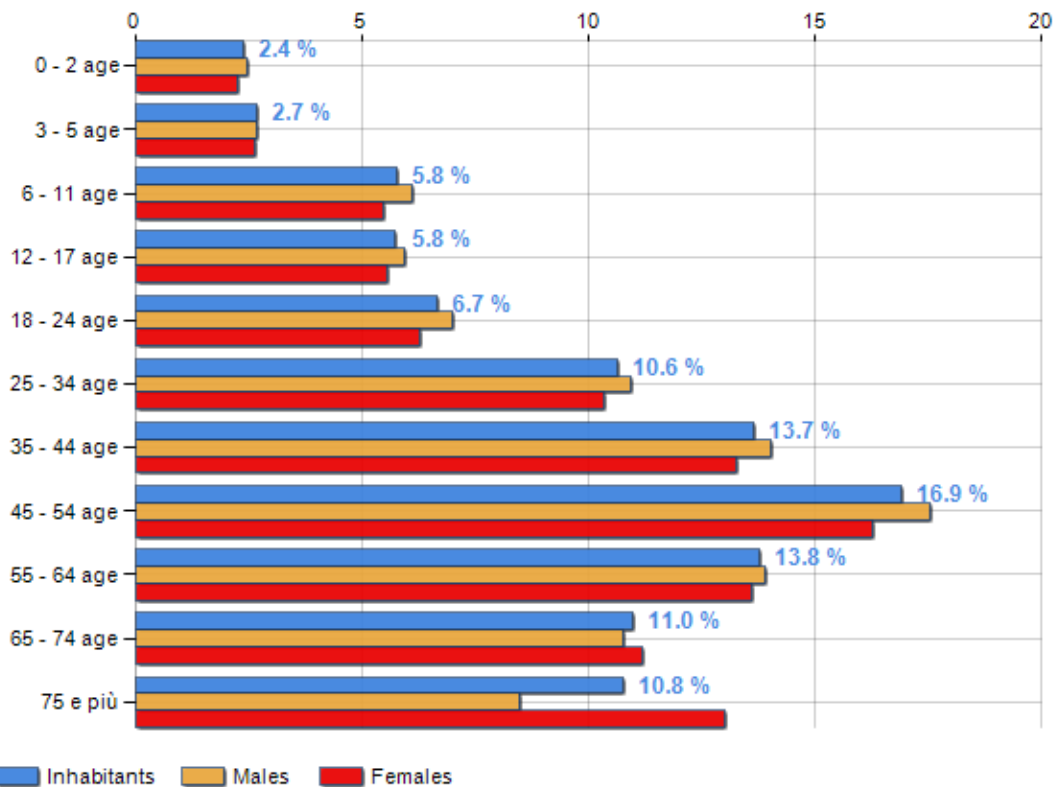

Age classes per gender and related impact, average age and old-age index in **Province of LODI**

POPULATION BY AGE (YEAR 2019)

Classes	Males		Females		Total	
	(n.)	%	(n.)	%	(n.)	%
0 - 2 age	2,835	2.49	2,630	2.25	5,465	2.37
3 - 5 age	3,077	2.70	3,073	2.63	6,150	2.67
6 - 11 age	6,958	6.11	6,391	5.48	13,349	5.79
12 - 17 age	6,757	5.93	6,514	5.58	13,271	5.75
18 - 24 age	7,995	7.02	7,344	6.29	15,339	6.65
25 - 34 age	12,452	10.93	12,080	10.35	24,532	10.64
35 - 44 age	16,001	14.05	15,495	13.27	31,496	13.66
45 - 54 age	19,982	17.55	19,021	16.29	39,003	16.91
55 - 64 age	15,860	13.93	15,921	13.64	31,781	13.78
65 - 74 age	12,297	10.80	13,058	11.19	25,355	10.99
75 e più	9,663	8.49	15,203	13.02	24,866	10.78
Total	113,877	100.00	116,730	100.00	230,607	100.00

AGE CLASSES (YEAR 2019)

AVERAGE AGE AND OLD-AGE INDEX (YEAR 2019)

	Males	Females	Total
Average age (Years)	43.14	45.72	44.45
Old-age index ^[1]	-	-	158.24

AVERAGE AGE (YEARS)

OLD-AGE INDEX

¹ Old-age index = (Inhabitants > 65 years old / Inhabitants 0-14 years old) * 100