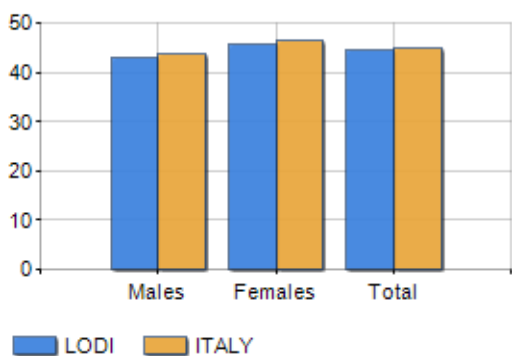

Age classes per gender and related impact, average age and old-age index in **Province of LODI**

POPULATION BY AGE (YEAR 2019)

Classes	Males		Females		Total	
	(n.)	%	(n.)	%	(n.)	%
0 - 2 age	2,835	2.49	2,630	2.25	5,465	2.37
3 - 5 age	3,077	2.70	3,073	2.63	6,150	2.67
6 - 11 age	6,958	6.11	6,391	5.48	13,349	5.79
12 - 17 age	6,757	5.93	6,514	5.58	13,271	5.75
18 - 24 age	7,995	7.02	7,344	6.29	15,339	6.65
25 - 34 age	12,452	10.93	12,080	10.35	24,532	10.64
35 - 44 age	16,001	14.05	15,495	13.27	31,496	13.66
45 - 54 age	19,982	17.55	19,021	16.29	39,003	16.91
55 - 64 age	15,860	13.93	15,921	13.64	31,781	13.78
65 - 74 age	12,297	10.80	13,058	11.19	25,355	10.99
75 e più	9,663	8.49	15,203	13.02	24,866	10.78
Total	113,877	100.00	116,730	100.00	230,607	100.00

AGE CLASSES (YEAR 2019)

AVERAGE AGE AND OLD-AGE INDEX (YEAR 2019)

	Males	Females	Total
Average age (Years)	43.14	45.72	44.45
Old-age index ^[1]	-	-	158.24

AVERAGE AGE (YEARS)

OLD-AGE INDEX

¹ Old-age index = (Inhabitants > 65 years old / Inhabitants 0-14 years old) * 100