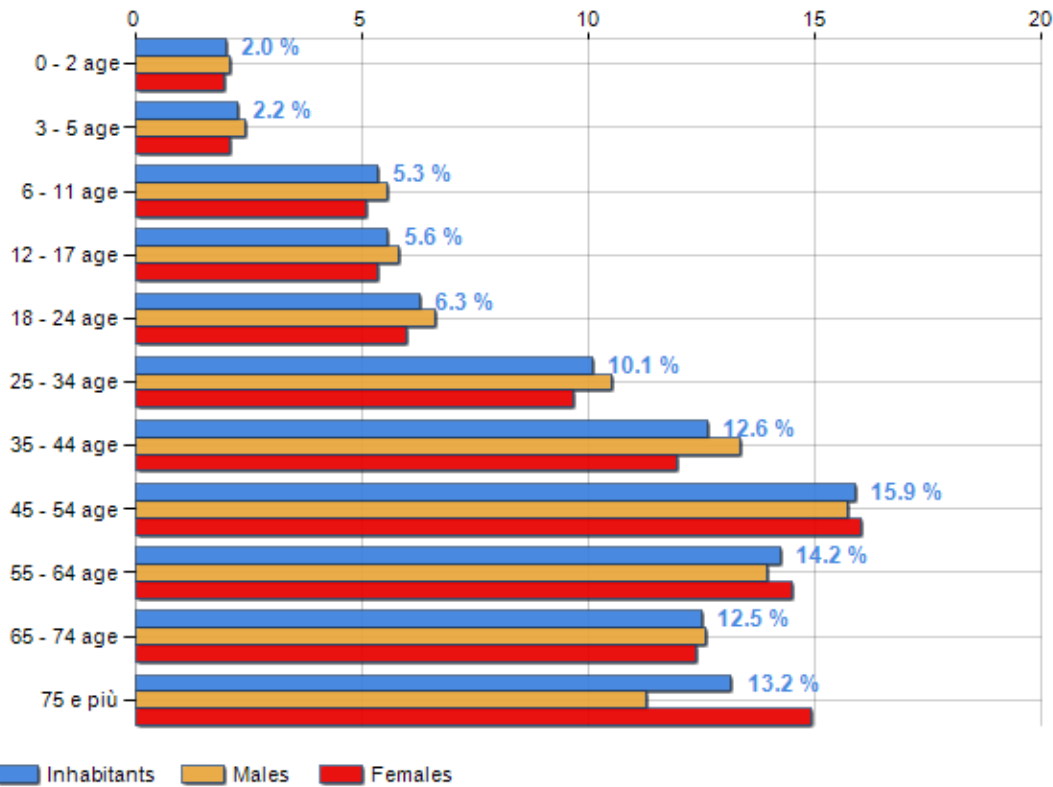

Age classes per gender and related impact, average age and old-age index in **Municipality of FIGLINE E INCISA VALDARNO**

POPULATION BY AGE (YEAR 2019)

| Classes      | Males         |               | Females       |               | Total         |               |
|--------------|---------------|---------------|---------------|---------------|---------------|---------------|
|              | (n.)          | %             | (n.)          | %             | (n.)          | %             |
| 0 - 2 age    | 235           | 2.07          | 237           | 1.96          | 472           | 2.01          |
| 3 - 5 age    | 275           | 2.42          | 252           | 2.08          | 527           | 2.25          |
| 6 - 11 age   | 633           | 5.58          | 617           | 5.10          | 1,250         | 5.33          |
| 12 - 17 age  | 662           | 5.84          | 645           | 5.33          | 1,307         | 5.58          |
| 18 - 24 age  | 752           | 6.63          | 722           | 5.97          | 1,474         | 6.29          |
| 25 - 34 age  | 1,193         | 10.52         | 1,172         | 9.69          | 2,365         | 10.09         |
| 35 - 44 age  | 1,514         | 13.35         | 1,448         | 11.98         | 2,962         | 12.64         |
| 45 - 54 age  | 1,787         | 15.75         | 1,937         | 16.02         | 3,724         | 15.89         |
| 55 - 64 age  | 1,584         | 13.96         | 1,754         | 14.51         | 3,338         | 14.24         |
| 65 - 74 age  | 1,430         | 12.61         | 1,499         | 12.40         | 2,929         | 12.50         |
| 75 e più     | 1,279         | 11.27         | 1,807         | 14.95         | 3,086         | 13.17         |
| <b>Total</b> | <b>11,344</b> | <b>100.00</b> | <b>12,090</b> | <b>100.00</b> | <b>23,434</b> | <b>100.00</b> |

AGE CLASSES (YEAR 2019)

### OLD-AGE INDEX

<sup>1</sup> Old-age index = (Inhabitants > 65 years old / Inhabitants 0-14 years old) \* 100