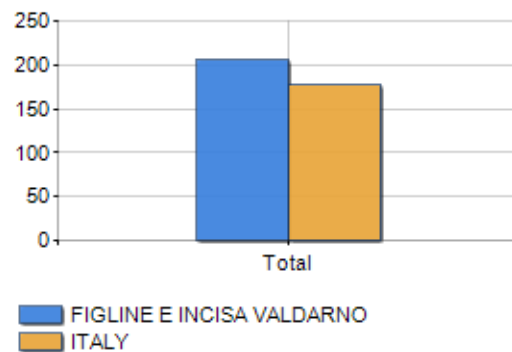

OLD-AGE INDEX

¹ Old-age index = (Inhabitants > 65 years old / Inhabitants 0-14 years old) * 100

Rankings Municipality of figline e incisa valdarno