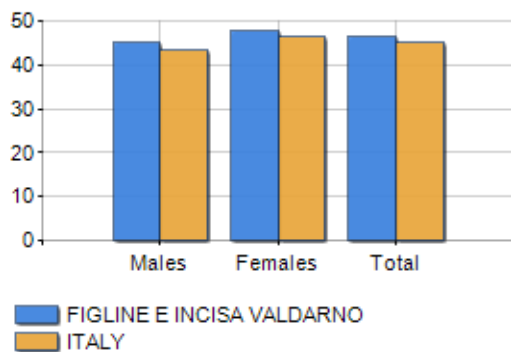

AVERAGE AGE (YEARS)