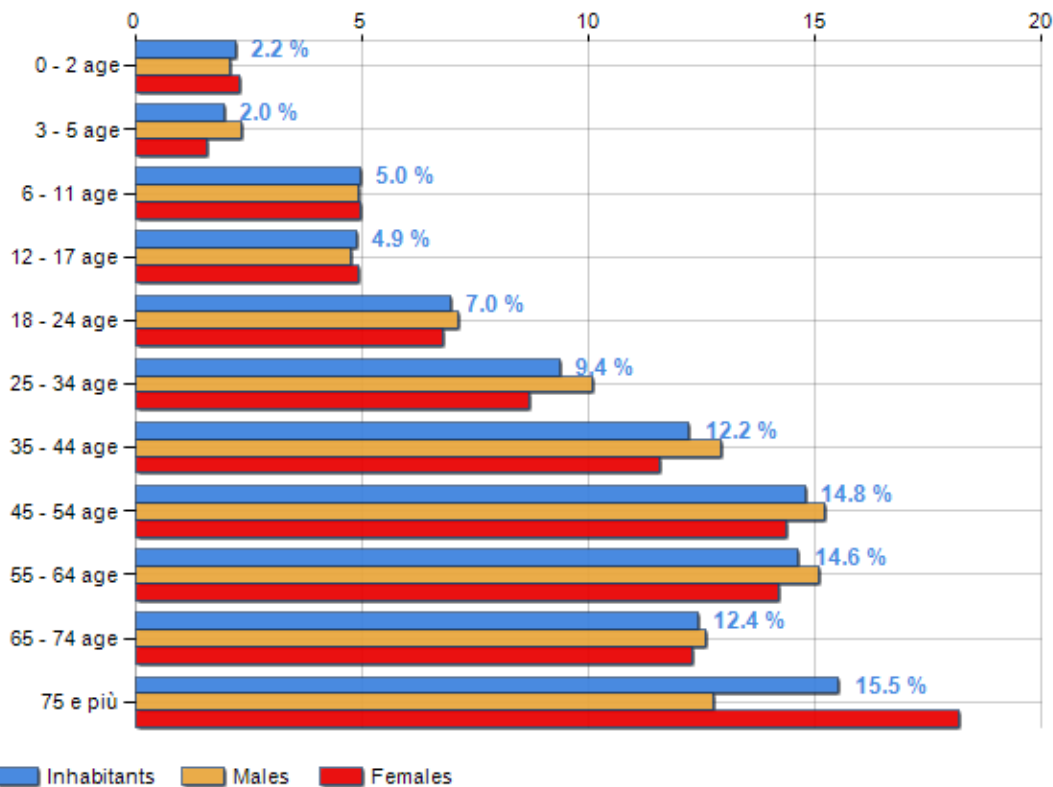

Age classes per gender and related impact, average age and old-age index in **Municipality of CORINALDO**

POPULATION BY AGE (YEAR 2019)

Classes	Males		Females		Total	
	(n.)	%	(n.)	%	(n.)	%
0 - 2 age	50	2.10	58	2.32	108	2.21
3 - 5 age	56	2.35	40	1.60	96	1.96
6 - 11 age	118	4.95	125	4.99	243	4.97
12 - 17 age	114	4.78	124	4.95	238	4.87
18 - 24 age	170	7.13	170	6.79	340	6.95
25 - 34 age	241	10.11	218	8.70	459	9.39
35 - 44 age	308	12.92	290	11.58	598	12.23
45 - 54 age	363	15.23	360	14.37	723	14.79
55 - 64 age	360	15.10	356	14.21	716	14.65
65 - 74 age	300	12.58	308	12.30	608	12.44
75 e più	304	12.75	456	18.20	760	15.55
Total	2,384	100.00	2,505	100.00	4,889	100.00

AGE CLASSES (YEAR 2019)

AVERAGE AGE AND OLD-AGE INDEX (YEAR 2019)

	Males	Females	Total
Average age (Years)	46.60	48.91	47.78
Old-age index ^[1]	-	-	245.16

AVERAGE AGE (YEARS)

OLD-AGE INDEX

¹ Old-age index = (Inhabitants > 65 years old / Inhabitants 0-14 years old) * 100

Rankings Municipality of corinaldo

is on 2659° place among 7903 municipalities per average age

is on 2631° place among 7903 municipalities per old-age index

is on 4794° place among 7903 municipalities per % inhabitants < 15 years old

is on 2145° place among 7903 municipalities per % inhabitants > 64 years old
