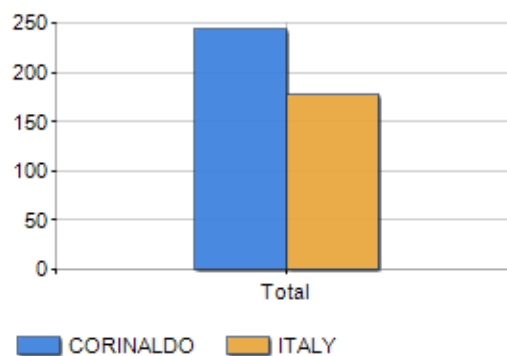

Age classes per gender and related impact, average age and old-age index in **Municipality of CORINALDO**

POPULATION BY AGE (YEAR 2019)

Classes	Males		Females		Total	
	(n.)	%	(n.)	%	(n.)	%
0 - 2 age	50	2.10	58	2.32	108	2.21
3 - 5 age	56	2.35	40	1.60	96	1.96
6 - 11 age	118	4.95	125	4.99	243	4.97
12 - 17 age	114	4.78	124	4.95	238	4.87
18 - 24 age	170	7.13	170	6.79	340	6.95
25 - 34 age	241	10.11	218	8.70	459	9.39
35 - 44 age	308	12.92	290	11.58	598	12.23
45 - 54 age	363	15.23	360	14.37	723	14.79
55 - 64 age	360	15.10	356	14.21	716	14.65
65 - 74 age	300	12.58	308	12.30	608	12.44
75 e più	304	12.75	456	18.20	760	15.55
Total	2,384	100.00	2,505	100.00	4,889	100.00

AGE CLASSES (YEAR 2019)

AVERAGE AGE AND OLD-AGE INDEX (YEAR 2019)

	Males	Females	Total
Average age (Years)	46.60	48.91	47.78
Old-age index ^[1]	-	-	245.16

AVERAGE AGE (YEARS)

OLD-AGE INDEX

¹ Old-age index = (Inhabitants > 65 years old / Inhabitants 0-14 years old) * 100

Rankings Municipality of corinaldo

is on 2659° place among 7903 municipalities per average age

is on 2631° place among 7903 municipalities per old-age index

is on 4794° place among 7903 municipalities per % inhabitants < 15 years old