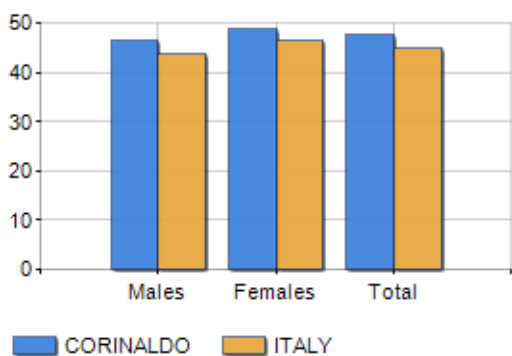

Age classes per gender and related impact, average age and old-age index in **Municipality of CORINALDO**

POPULATION BY AGE (YEAR 2019)

Classes	Males		Females		Total	
	(n.)	%	(n.)	%	(n.)	%
0 - 2 age	50	2.10	58	2.32	108	2.21
3 - 5 age	56	2.35	40	1.60	96	1.96
6 - 11 age	118	4.95	125	4.99	243	4.97
12 - 17 age	114	4.78	124	4.95	238	4.87
18 - 24 age	170	7.13	170	6.79	340	6.95
25 - 34 age	241	10.11	218	8.70	459	9.39
35 - 44 age	308	12.92	290	11.58	598	12.23
45 - 54 age	363	15.23	360	14.37	723	14.79
55 - 64 age	360	15.10	356	14.21	716	14.65
65 - 74 age	300	12.58	308	12.30	608	12.44
75 e più	304	12.75	456	18.20	760	15.55
Total	2,384	100.00	2,505	100.00	4,889	100.00

AGE CLASSES (YEAR 2019)

AVERAGE AGE AND OLD-AGE INDEX (YEAR 2019)

	Males	Females	Total
Average age (Years)	46.60	48.91	47.78
Old-age index ^[1]	-	-	245.16

AVERAGE AGE (YEARS)

OLD-AGE INDEX

¹ Old-age index = (Inhabitants > 65 years old / Inhabitants 0-14 years old) * 100

Rankings Municipality of corinaldo

is on 2659° place among 7903 municipalities per average age

is on 2631° place among 7903 municipalities per old-age index

is on 4794° place among 7903 municipalities per % inhabitants < 15 years old

is on 2145° place among 7903 municipalities per % inhabitants > 64 years old
