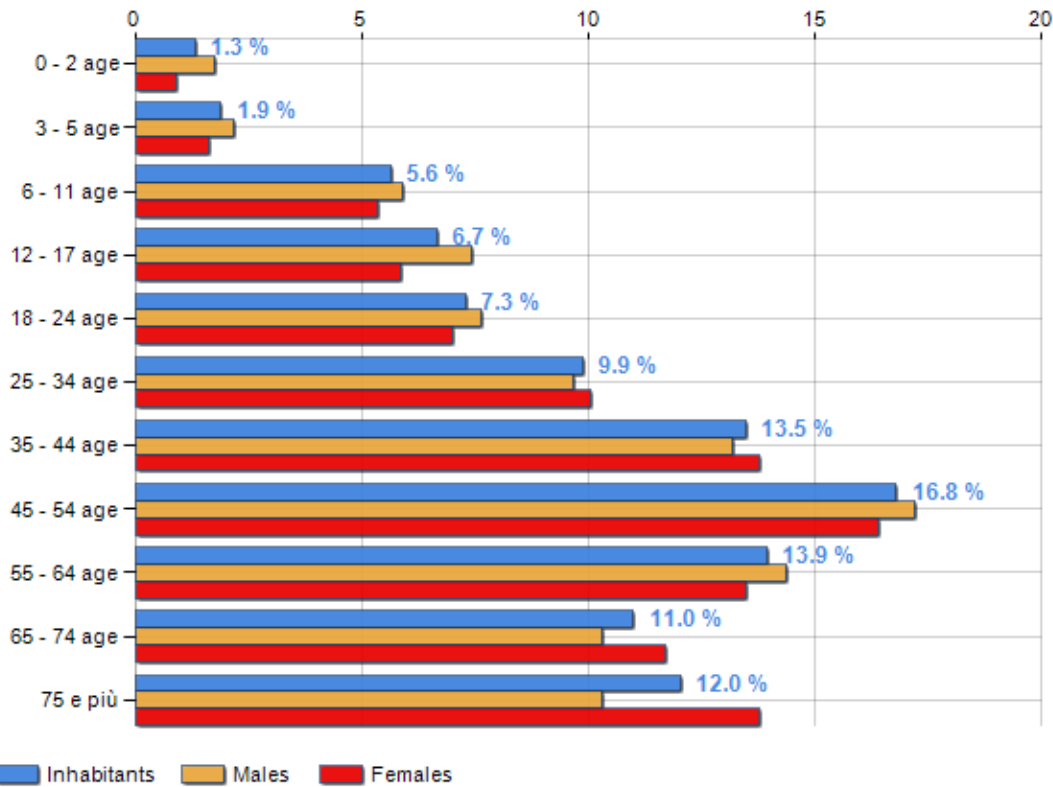

Age classes per gender and related impact, average age and old-age index in **Municipality of CERRETO D'ESI**

POPULATION BY AGE (YEAR 2019)

Classes	Males		Females		Total	
	(n.)	%	(n.)	%	(n.)	%
0 - 2 age	31	1.76	16	0.90	47	1.33
3 - 5 age	38	2.16	29	1.62	67	1.89
6 - 11 age	104	5.92	96	5.38	200	5.64
12 - 17 age	131	7.45	105	5.88	236	6.66
18 - 24 age	134	7.62	125	7.00	259	7.31
25 - 34 age	170	9.67	180	10.08	350	9.88
35 - 44 age	232	13.20	246	13.77	478	13.49
45 - 54 age	303	17.24	293	16.41	596	16.82
55 - 64 age	253	14.39	241	13.49	494	13.94
65 - 74 age	181	10.30	209	11.70	390	11.00
75 e più	181	10.30	246	13.77	427	12.05
Total	1,758	100.00	1,786	100.00	3,544	100.00

AGE CLASSES (YEAR 2019)

AVERAGE AGE AND OLD-AGE INDEX (YEAR 2019)

	Males	Females	Total
Average age (Years)	44.07	46.96	45.52
Old-age index ^[1]	-	-	187.82

AVERAGE AGE (YEARS)

OLD-AGE INDEX

¹ Old-age index = (Inhabitants > 65 years old / Inhabitants 0-14 years old) * 100

is on 5193° place among 7903 municipalities per % inhabitants > 64 years old
