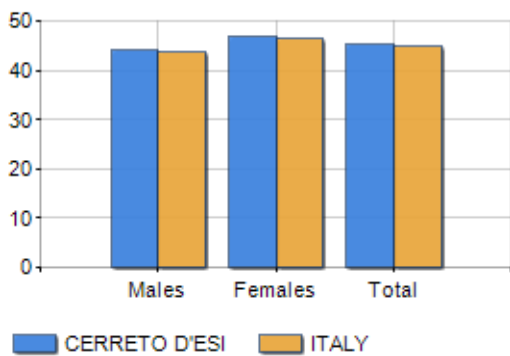

Age classes per gender and related impact, average age and old-age index in **Municipality of CERRETO D'ESI**

POPULATION BY AGE (YEAR 2019)

Classes	Males		Females		Total	
	(n.)	%	(n.)	%	(n.)	%
0 - 2 age	31	1.76	16	0.90	47	1.33
3 - 5 age	38	2.16	29	1.62	67	1.89
6 - 11 age	104	5.92	96	5.38	200	5.64
12 - 17 age	131	7.45	105	5.88	236	6.66
18 - 24 age	134	7.62	125	7.00	259	7.31
25 - 34 age	170	9.67	180	10.08	350	9.88
35 - 44 age	232	13.20	246	13.77	478	13.49
45 - 54 age	303	17.24	293	16.41	596	16.82
55 - 64 age	253	14.39	241	13.49	494	13.94
65 - 74 age	181	10.30	209	11.70	390	11.00
75 e più	181	10.30	246	13.77	427	12.05
Total	1,758	100.00	1,786	100.00	3,544	100.00

AGE CLASSES (YEAR 2019)

AVERAGE AGE AND OLD-AGE INDEX (YEAR 2019)

	Males	Females	Total
Average age (Years)	44.07	46.96	45.52
Old-age index ^[1]	-	-	187.82

AVERAGE AGE (YEARS)

OLD-AGE INDEX

¹ Old-age index = (Inhabitants > 65 years old / Inhabitants 0-14 years old) * 100