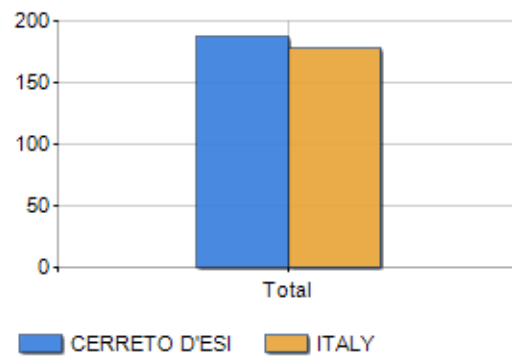

Age classes per gender and related impact, average age and old-age index in **Municipality of CERRETO D'ESI**

POPULATION BY AGE (YEAR 2019)

Classes	Males		Females		Total	
	(n.)	%	(n.)	%	(n.)	%
0 - 2 age	31	1.76	16	0.90	47	1.33
3 - 5 age	38	2.16	29	1.62	67	1.89
6 - 11 age	104	5.92	96	5.38	200	5.64
12 - 17 age	131	7.45	105	5.88	236	6.66
18 - 24 age	134	7.62	125	7.00	259	7.31
25 - 34 age	170	9.67	180	10.08	350	9.88
35 - 44 age	232	13.20	246	13.77	478	13.49
45 - 54 age	303	17.24	293	16.41	596	16.82
55 - 64 age	253	14.39	241	13.49	494	13.94
65 - 74 age	181	10.30	209	11.70	390	11.00
75 e più	181	10.30	246	13.77	427	12.05
Total	1,758	100.00	1,786	100.00	3,544	100.00

AGE CLASSES (YEAR 2019)

AVERAGE AGE AND OLD-AGE INDEX (YEAR 2019)

	Males	Females	Total
Average age (Years)	44.07	46.96	45.52
Old-age index ^[1]	-	-	187.82

AVERAGE AGE (YEARS)

OLD-AGE INDEX

¹ Old-age index = (Inhabitants > 65 years old / Inhabitants 0-14 years old) * 100

Rankings Municipality of cerreto d'esi

is on 4901° place among 7903 municipalities per average age

is on 4729° place among 7903 municipalities per old-age index

is on 3708° place among 7903 municipalities per % inhabitants < 15 years old