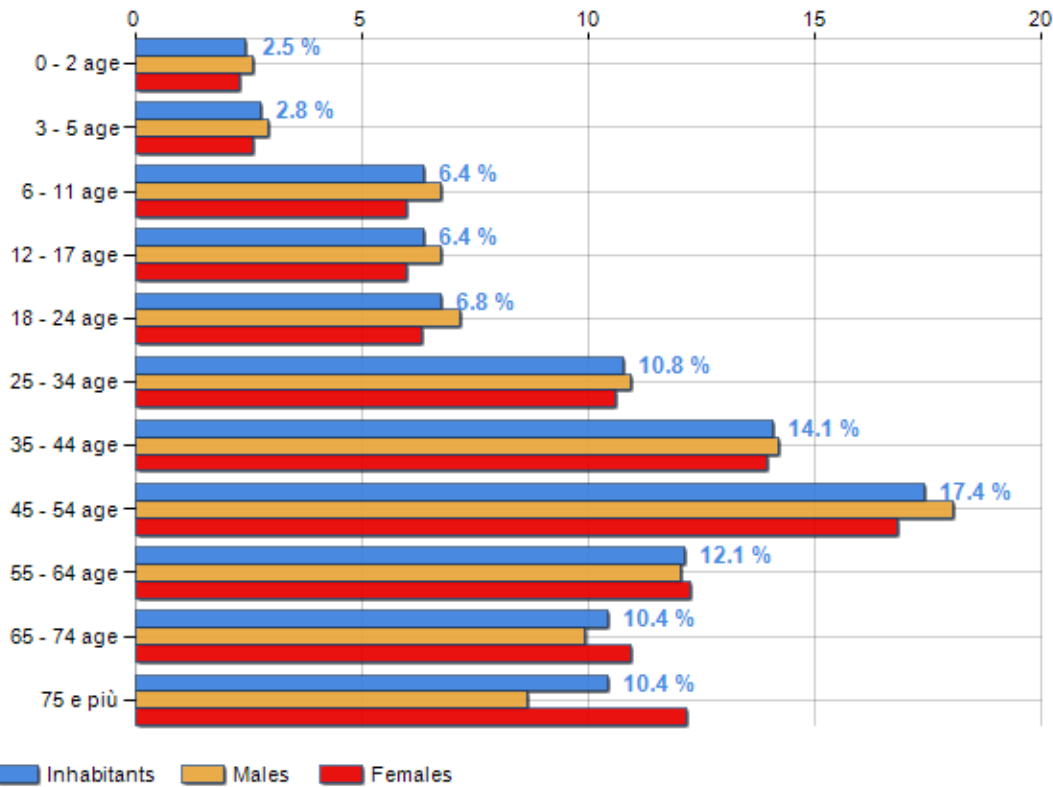

Age classes per gender and related impact, average age and old-age index in **Municipality of CAMPI BISENZIO**

## POPULATION BY AGE (YEAR 2019)

Classes	Males		Females		Total	
	(n.)	%	(n.)	%	(n.)	%
0 - 2 age	603	2.59	557	2.32	1,160	2.45
3 - 5 age	684	2.93	620	2.58	1,304	2.75
6 - 11 age	1,572	6.74	1,443	6.01	3,015	6.37
12 - 17 age	1,573	6.74	1,442	6.00	3,015	6.37
18 - 24 age	1,673	7.17	1,523	6.34	3,196	6.75
25 - 34 age	2,549	10.93	2,546	10.60	5,095	10.76
35 - 44 age	3,315	14.21	3,351	13.95	6,666	14.08
45 - 54 age	4,214	18.07	4,043	16.83	8,257	17.44
55 - 64 age	2,807	12.03	2,941	12.25	5,748	12.14
65 - 74 age	2,314	9.92	2,628	10.94	4,942	10.44
75 e più	2,022	8.67	2,923	12.17	4,945	10.45
<b>Total</b>	<b>23,326</b>	<b>100.00</b>	<b>24,017</b>	<b>100.00</b>	<b>47,343</b>	<b>100.00</b>

## AGE CLASSES (YEAR 2019)

is on 6454° place among 7903 municipalities per % inhabitants > 64 years old

---