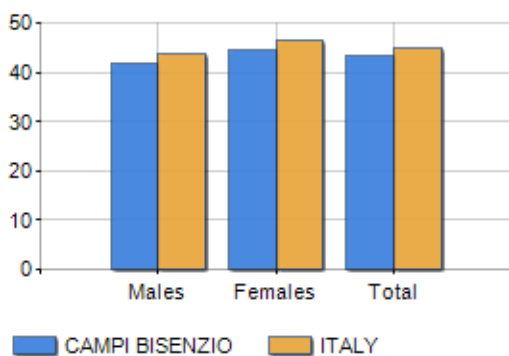

AVERAGE AGE (YEARS)

OLD-AGE INDEX

¹ Old-age index = (Inhabitants > 65 years old / Inhabitants 0-14 years old) * 100

Rankings Municipality of campi bisenzio