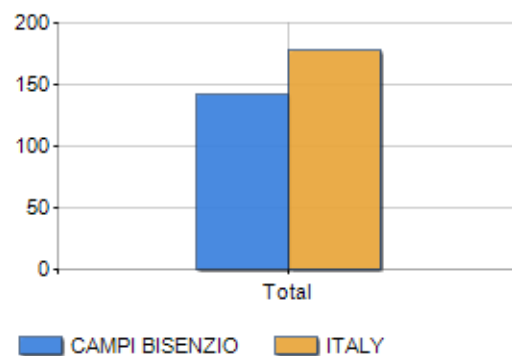

AVERAGE AGE (YEARS)

OLD-AGE INDEX

¹ Old-age index = (Inhabitants > 65 years old / Inhabitants 0-14 years old) * 100

Rankings Municipality of campi bisenzio