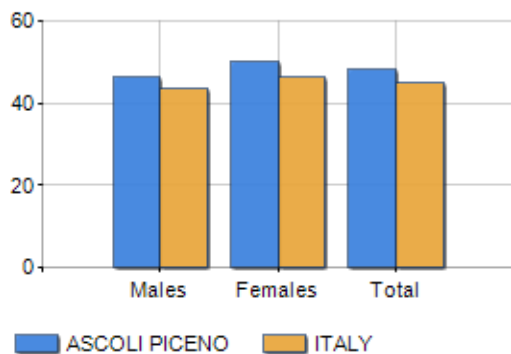

Age classes per gender and related impact, average age and old-age index in **Municipality of ASCOLI PICENO**

POPULATION BY AGE (YEAR 2019)

Classes	Males		Females		Total	
	(n.)	%	(n.)	%	(n.)	%
0 - 2 age	367	1.60	385	1.56	752	1.58
3 - 5 age	503	2.20	422	1.71	925	1.95
6 - 11 age	1,089	4.75	1,053	4.27	2,142	4.50
12 - 17 age	1,177	5.14	1,055	4.28	2,232	4.69
18 - 24 age	1,757	7.67	1,496	6.07	3,253	6.84
25 - 34 age	2,499	10.91	2,312	9.38	4,811	10.12
35 - 44 age	2,660	11.61	2,660	10.79	5,320	11.19
45 - 54 age	3,609	15.75	3,704	15.03	7,313	15.38
55 - 64 age	3,433	14.98	3,875	15.72	7,308	15.37
65 - 74 age	2,747	11.99	3,279	13.31	6,026	12.67
75 e più	3,070	13.40	4,403	17.87	7,473	15.71
Total	22,911	100.00	24,644	100.00	47,555	100.00

AGE CLASSES (YEAR 2019)

AVERAGE AGE AND OLD-AGE INDEX (YEAR 2019)

	Males	Females	Total
Average age (Years)	46.69	50.28	48.55
Old-age index ^[1]	-	-	274.93

AVERAGE AGE (YEARS)

OLD-AGE INDEX

¹ Old-age index = (Inhabitants > 65 years old / Inhabitants 0-14 years old) * 100

is on 1939° place among 7903 municipalities per % inhabitants > 64 years old
