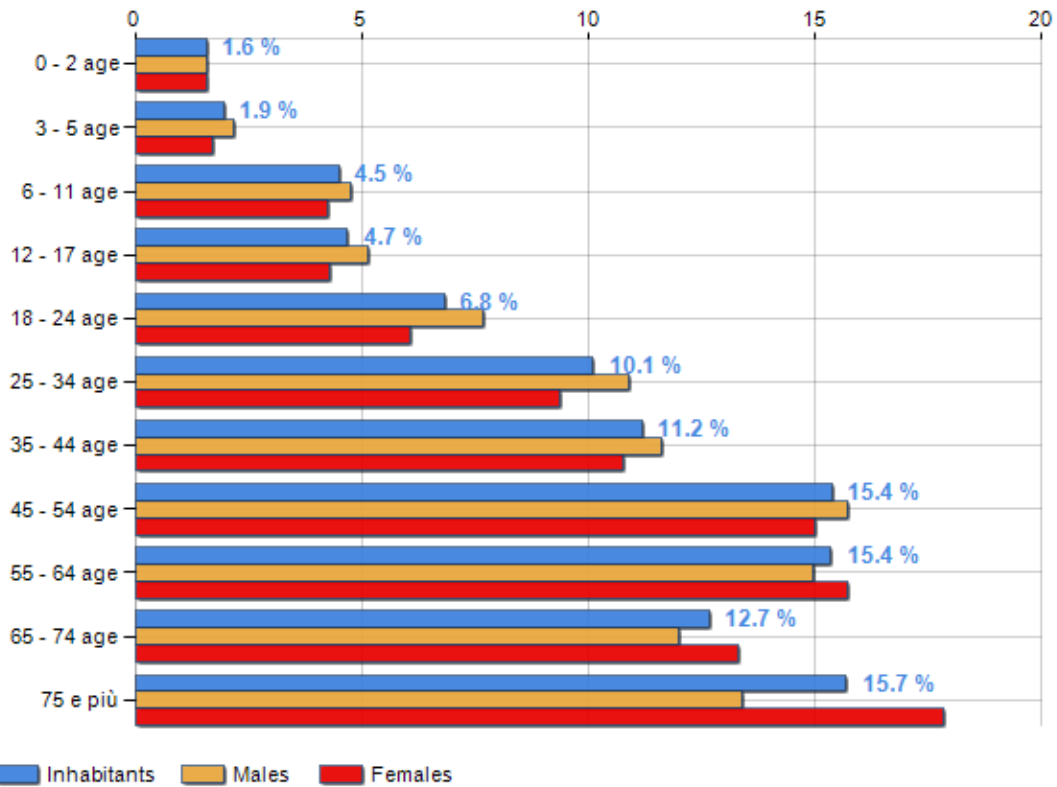

Age classes per gender and related impact, average age and old-age index in **Municipality of ASCOLI PICENO**

POPULATION BY AGE (YEAR 2019)

Classes	Males		Females		Total	
	(n.)	%	(n.)	%	(n.)	%
0 - 2 age	367	1.60	385	1.56	752	1.58
3 - 5 age	503	2.20	422	1.71	925	1.95
6 - 11 age	1,089	4.75	1,053	4.27	2,142	4.50
12 - 17 age	1,177	5.14	1,055	4.28	2,232	4.69
18 - 24 age	1,757	7.67	1,496	6.07	3,253	6.84
25 - 34 age	2,499	10.91	2,312	9.38	4,811	10.12
35 - 44 age	2,660	11.61	2,660	10.79	5,320	11.19
45 - 54 age	3,609	15.75	3,704	15.03	7,313	15.38
55 - 64 age	3,433	14.98	3,875	15.72	7,308	15.37
65 - 74 age	2,747	11.99	3,279	13.31	6,026	12.67
75 e più	3,070	13.40	4,403	17.87	7,473	15.71
Total	22,911	100.00	24,644	100.00	47,555	100.00

AGE CLASSES (YEAR 2019)

AVERAGE AGE AND OLD-AGE INDEX (YEAR 2019)

	Males	Females	Total
Average age (Years)	46.69	50.28	48.55
Old-age index ^[1]	-	-	274.93

AVERAGE AGE (YEARS)

OLD-AGE INDEX

¹ Old-age index = (Inhabitants > 65 years old / Inhabitants 0-14 years old) * 100

Rankings Municipality of ascoli piceno

is on 2039° place among 7903 municipalities per average age

is on 1908° place among 7903 municipalities per old-age index

is on 5975° place among 7903 municipalities per % inhabitants < 15 years old

is on 1939° place among 7903 municipalities per % inhabitants > 64 years old
