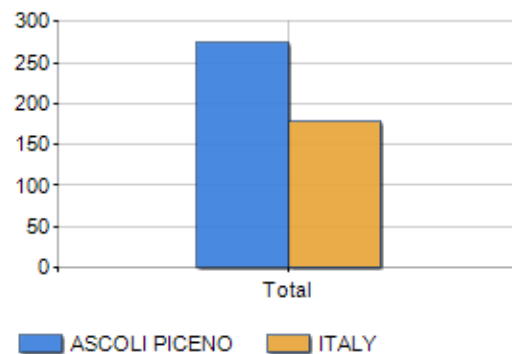

Age classes per gender and related impact, average age and old-age index in **Municipality of ASCOLI PICENO**

POPULATION BY AGE (YEAR 2019)

Classes	Males		Females		Total	
	(n.)	%	(n.)	%	(n.)	%
0 - 2 age	367	1.60	385	1.56	752	1.58
3 - 5 age	503	2.20	422	1.71	925	1.95
6 - 11 age	1,089	4.75	1,053	4.27	2,142	4.50
12 - 17 age	1,177	5.14	1,055	4.28	2,232	4.69
18 - 24 age	1,757	7.67	1,496	6.07	3,253	6.84
25 - 34 age	2,499	10.91	2,312	9.38	4,811	10.12
35 - 44 age	2,660	11.61	2,660	10.79	5,320	11.19
45 - 54 age	3,609	15.75	3,704	15.03	7,313	15.38
55 - 64 age	3,433	14.98	3,875	15.72	7,308	15.37
65 - 74 age	2,747	11.99	3,279	13.31	6,026	12.67
75 e più	3,070	13.40	4,403	17.87	7,473	15.71
Total	22,911	100.00	24,644	100.00	47,555	100.00

AGE CLASSES (YEAR 2019)

AVERAGE AGE AND OLD-AGE INDEX (YEAR 2019)

	Males	Females	Total
Average age (Years)	46.69	50.28	48.55
Old-age index ^[1]	-	-	274.93

AVERAGE AGE (YEARS)

OLD-AGE INDEX

¹ Old-age index = (Inhabitants > 65 years old / Inhabitants 0-14 years old) * 100

Rankings Municipality of ascoli piceno

is on 2039° place among 7903 municipalities per average age

is on 1908° place among 7903 municipalities per old-age index

is on 5975° place among 7903 municipalities per % inhabitants < 15 years old