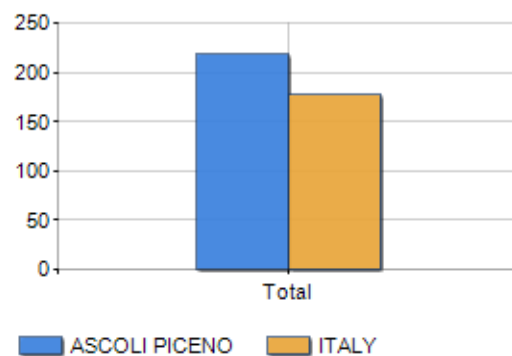

Age classes per gender and related impact, average age and old-age index in **Province of ASCOLI PICENO**

POPULATION BY AGE (YEAR 2019)

Classes	Males		Females		Total	
	(n.)	%	(n.)	%	(n.)	%
0 - 2 age	1,984	1.98	1,960	1.84	3,944	1.91
3 - 5 age	2,415	2.41	2,251	2.12	4,666	2.26
6 - 11 age	5,234	5.23	5,024	4.73	10,258	4.97
12 - 17 age	5,571	5.57	5,089	4.79	10,660	5.17
18 - 24 age	7,318	7.31	6,518	6.13	13,836	6.70
25 - 34 age	11,189	11.18	10,522	9.90	21,711	10.52
35 - 44 age	12,674	12.67	12,876	12.11	25,550	12.38
45 - 54 age	15,921	15.91	16,575	15.59	32,496	15.75
55 - 64 age	14,550	14.54	15,961	15.01	30,511	14.79
65 - 74 age	11,542	11.54	13,109	12.33	24,651	11.95
75 e più	11,658	11.65	16,422	15.45	28,080	13.61
Total	100,056	100.00	106,307	100.00	206,363	100.00

AGE CLASSES (YEAR 2019)

AVERAGE AGE AND OLD-AGE INDEX (YEAR 2019)

	Males	Females	Total
Average age (Years)	45.28	48.25	46.81
Old-age index ^[1]	-	-	218.41

AVERAGE AGE (YEARS)

OLD-AGE INDEX

¹ Old-age index = (Inhabitants > 65 years old / Inhabitants 0-14 years old) * 100

Rankings Province of ascoli piceno

is on 27° place among 107 provinces per average age

is on 26° place among 107 provinces per old-age index

is on 82° place among 107 provinces per % inhabitants < 15 years old