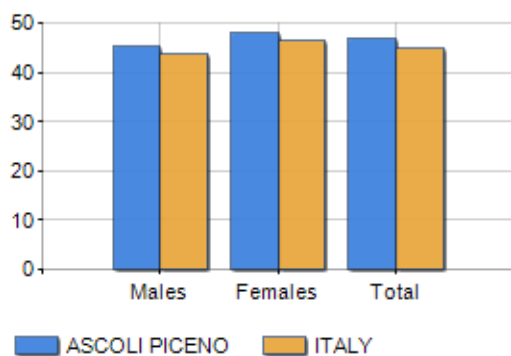

Age classes per gender and related impact, average age and old-age index in **Province of ASCOLI PICENO**

POPULATION BY AGE (YEAR 2019)

Classes	Males		Females		Total	
	(n.)	%	(n.)	%	(n.)	%
0 - 2 age	1,984	1.98	1,960	1.84	3,944	1.91
3 - 5 age	2,415	2.41	2,251	2.12	4,666	2.26
6 - 11 age	5,234	5.23	5,024	4.73	10,258	4.97
12 - 17 age	5,571	5.57	5,089	4.79	10,660	5.17
18 - 24 age	7,318	7.31	6,518	6.13	13,836	6.70
25 - 34 age	11,189	11.18	10,522	9.90	21,711	10.52
35 - 44 age	12,674	12.67	12,876	12.11	25,550	12.38
45 - 54 age	15,921	15.91	16,575	15.59	32,496	15.75
55 - 64 age	14,550	14.54	15,961	15.01	30,511	14.79
65 - 74 age	11,542	11.54	13,109	12.33	24,651	11.95
75 e più	11,658	11.65	16,422	15.45	28,080	13.61
Total	100,056	100.00	106,307	100.00	206,363	100.00

AGE CLASSES (YEAR 2019)

AVERAGE AGE AND OLD-AGE INDEX (YEAR 2019)

	Males	Females	Total
Average age (Years)	45.28	48.25	46.81
Old-age index ^[1]	-	-	218.41

AVERAGE AGE (YEARS)

OLD-AGE INDEX

¹ Old-age index = (Inhabitants > 65 years old / Inhabitants 0-14 years old) * 100

Rankings Province of ascoli piceno

is on 27° place among 107 provinces per average age

is on 26° place among 107 provinces per old-age index

is on 82° place among 107 provinces per % inhabitants < 15 years old