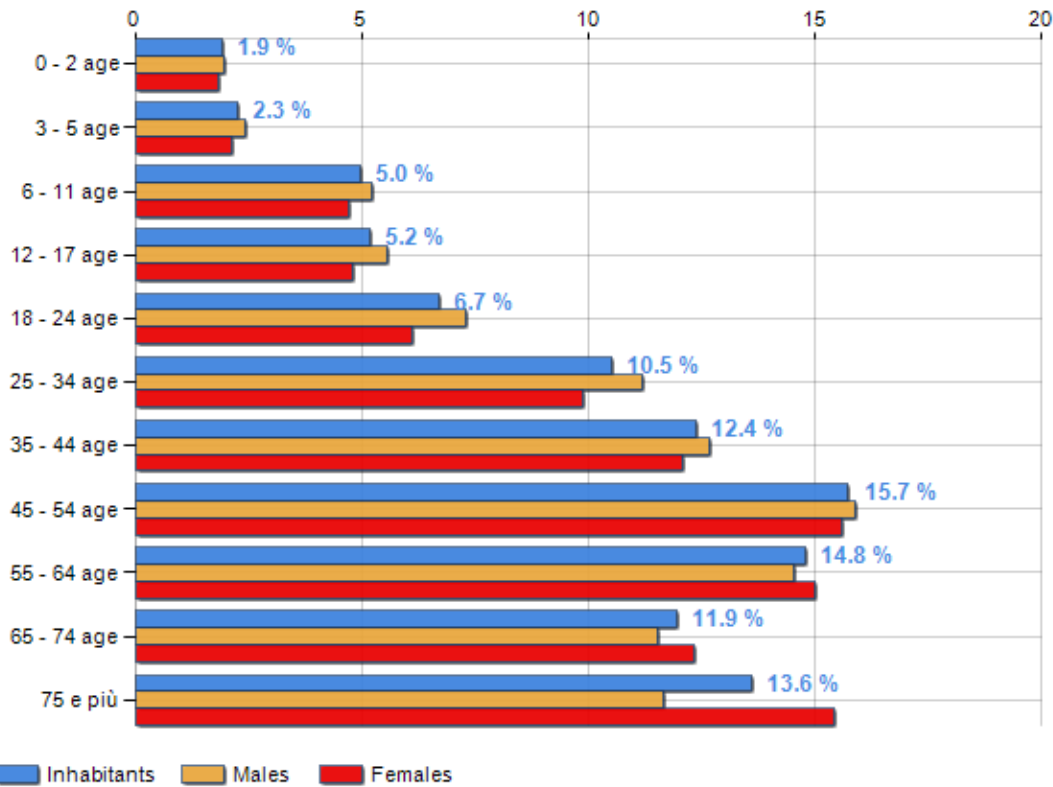

Age classes per gender and related impact, average age and old-age index in **Province of ASCOLI PICENO**

POPULATION BY AGE (YEAR 2019)

Classes	Males		Females		Total	
	(n.)	%	(n.)	%	(n.)	%
0 - 2 age	1,984	1.98	1,960	1.84	3,944	1.91
3 - 5 age	2,415	2.41	2,251	2.12	4,666	2.26
6 - 11 age	5,234	5.23	5,024	4.73	10,258	4.97
12 - 17 age	5,571	5.57	5,089	4.79	10,660	5.17
18 - 24 age	7,318	7.31	6,518	6.13	13,836	6.70
25 - 34 age	11,189	11.18	10,522	9.90	21,711	10.52
35 - 44 age	12,674	12.67	12,876	12.11	25,550	12.38
45 - 54 age	15,921	15.91	16,575	15.59	32,496	15.75
55 - 64 age	14,550	14.54	15,961	15.01	30,511	14.79
65 - 74 age	11,542	11.54	13,109	12.33	24,651	11.95
75 e più	11,658	11.65	16,422	15.45	28,080	13.61
Total	100,056	100.00	106,307	100.00	206,363	100.00

AGE CLASSES (YEAR 2019)

AVERAGE AGE AND OLD-AGE INDEX (YEAR 2019)

	Males	Females	Total
Average age (Years)	45.28	48.25	46.81
Old-age index ^[1]	-	-	218.41

AVERAGE AGE (YEARS)

OLD-AGE INDEX

¹ Old-age index = (Inhabitants > 65 years old / Inhabitants 0-14 years old) * 100

Rankings Province of ascoli piceno

is on 27° place among 107 provinces per average age

is on 26° place among 107 provinces per old-age index

is on 82° place among 107 provinces per % inhabitants < 15 years old

is on 27° place among 107 provinces per % inhabitants > 64 years old
