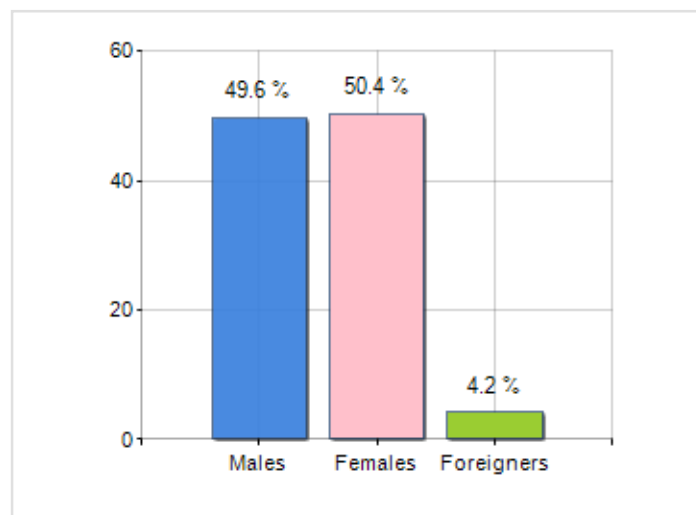

Territorial extension of **Municipality of ZUMPARNO** and related population density, population per gender and number of households, average age and incidence of foreigners

TERRITORY

Region	Calabria
Province	Cosenza
Sign Province	CS
Hamlet of the municipality	10
Surface (Km2)	8.08
Population density (Inhabitants/Kmq)	329.8

DEMOGRAPHIC DATA (YEAR 2019)

Inhabitants (N.)	2,666
Families (N.)	1,054
Males (%)	49.6
Females (%)	50.4
Foreigners (%)	4.2
Average age (years)	39.7
Average annual variation (2014/2019)	+0.88

MALES, FEMALES AND FOREIGNERS INCIDENCE (YEAR 2019)

is on 3757° place among 7903 municipalities in ITALY by demographic size

is on 7831° place among 7903 municipalities in ITALY per average age
