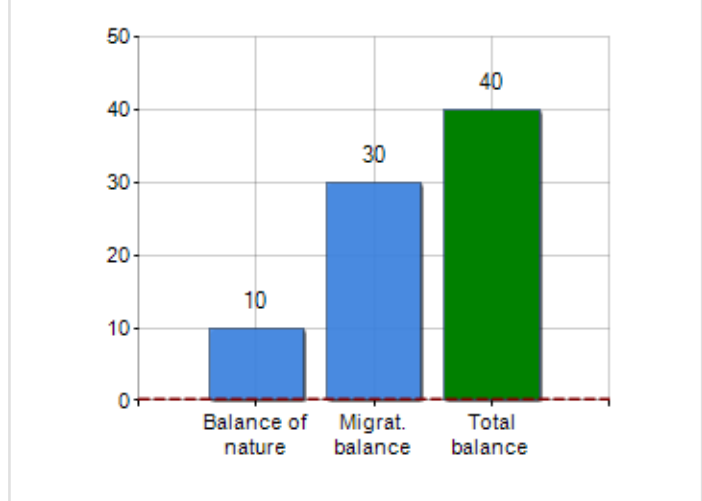

Territorial extension of **Municipality of ZUMPARNO** and related population density, population per gender and number of households, average age and incidence of foreigners

TERRITORY

Region	Calabria
Province	Cosenza
Sign Province	CS
Hamlet of the municipality	10
Surface (Km2)	8.08
Population density (Inhabitants/Kmq)	329.8

DEMOGRAPHIC DATA (YEAR 2019)

Inhabitants (N.)	2,666
Families (N.)	1,054
Males (%)	49.6
Females (%)	50.4
Foreigners (%)	4.2
Average age (years)	39.7
Average annual variation (2014/2019)	+0.88

MALES, FEMALES AND FOREIGNERS INCIDENCE (YEAR 2019)

DEMOGRAPHIC BALANCE (YEAR 2019)

Balance of nature ^[1], Migrat. balance ^[2]

△ Balance of nature = Births - Deaths

△ Migration balance = Registered - Deleted

Rankings Municipality of zumpano

is on 160° place among 404 municipalities in region by demographic size

is on 3757° place among 7903 municipalities in ITALY by demographic size

is on 7831° place among 7903 municipalities in ITALY per average age
