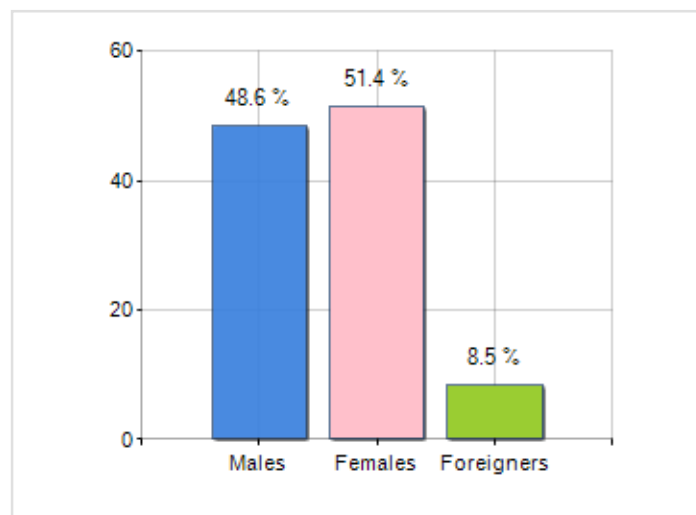

Territorial extension of **Province of VERCELLI** and related population density, population per gender and number of households, average age and incidence of foreigners

TERRITORY

Region	Piemonte
Sign	VC
Municipality capital	Vercelli
Municipalities in Province	82
Surface (Km2)	2,081.60
Population density (Inhabitants/Kmq)	81.8

DEMOGRAPHIC DATA (YEAR 2019)

Inhabitants (N.)	170,296
Families (N.)	78,577
Males (%)	48.6
Females (%)	51.4
Foreigners (%)	8.5
Average age (years)	47.9
Average annual variation (2014/2019)	-0.67

MALES, FEMALES AND FOREIGNERS INCIDENCE (YEAR 2019)