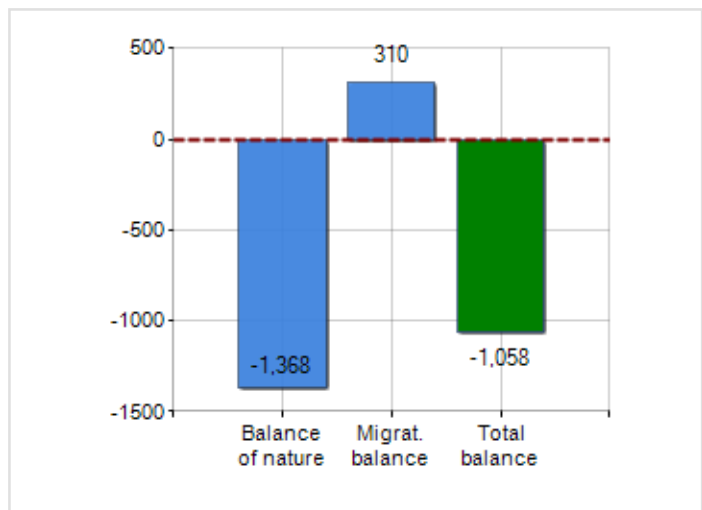

DEMOGRAPHIC BALANCE (YEAR 2019)

Balance of nature ^[1], Migrat. balance ^[2]

△ Balance of nature = Births - Deaths

△ Migration balance = Registered - Deleted

Rankings Province of vercelli