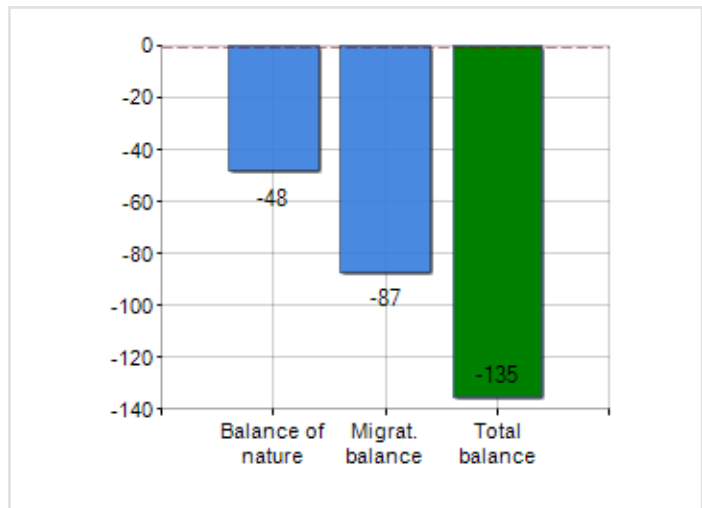

Territorial extension of **Municipality of VALGUARNERA CAROPEPE** and related population density, population per gender and number of households, average age and incidence of foreigners

TERRITORY

Region	Sicilia
Province	Enna
Sign Province	EN
Hamlet of the municipality	1
Surface (Km2)	9.41
Population density (Inhabitants/Kmq)	788.6

DEMOGRAPHIC DATA (YEAR 2019)

Inhabitants (N.)	7,424
Families (N.)	3,080
Males (%)	46.9
Females (%)	53.1
Foreigners (%)	1.6
Average age (years)	44.8
Average annual variation (2014/2019)	-1.27

MALES, FEMALES AND FOREIGNERS INCIDENCE (YEAR 2019)

DEMOGRAPHIC BALANCE (YEAR 2019)

Balance of nature ^[1], Migrat. balance ^[2]

△ Balance of nature = Births - Deaths

△ Migration balance = Registered - Deleted

Rankings Municipality of valguarnera caropepe

is on 142° place among 390 municipalities in region by demographic size

is on 1684° place among 7903 municipalities in ITALY by demographic size

is on 5632° place among 7903 municipalities in ITALY per average age
