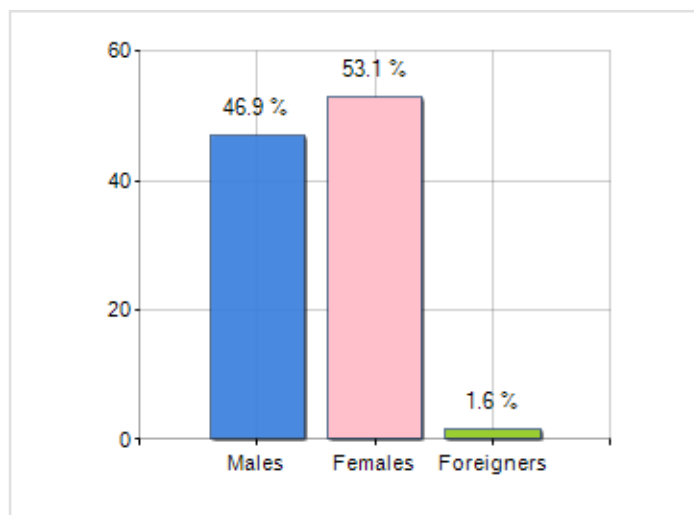

Territorial extension of **Municipality of VALGUARNERA CAROPEPE** and related population density, population per gender and number of households, average age and incidence of foreigners

TERRITORY

Region	Sicilia
Province	Enna
Sign Province	EN
Hamlet of the municipality	1
Surface (Km2)	9.41
Population density (Inhabitants/Kmq)	788.6

DEMOGRAPHIC DATA (YEAR 2019)

Inhabitants (N.)	7,424
Families (N.)	3,080
Males (%)	46.9
Females (%)	53.1
Foreigners (%)	1.6
Average age (years)	44.8
Average annual variation (2014/2019)	-1.27

MALES, FEMALES AND FOREIGNERS INCIDENCE (YEAR 2019)

DEMOGRAPHIC BALANCE (YEAR 2019)

Balance of nature ^[1], Migrat. balance ^[2]

△ Balance of nature = Births - Deaths

△ Migration balance = Registered - Deleted

Rankings Municipality of valguarnera caropepe

is on 142° place among 390 municipalities in region by demographic size

is on 1684° place among 7903 municipalities in ITALY by demographic size

is on 5632° place among 7903 municipalities in ITALY per average age
