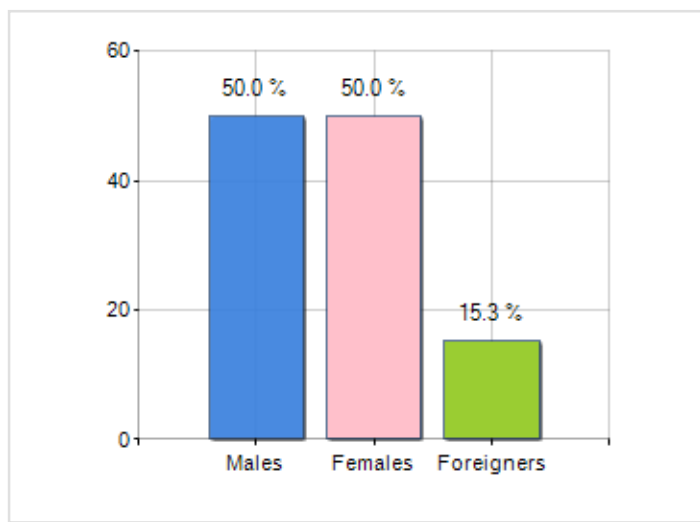

Territorial extension of **Municipality of VALERA FRATTA** and related population density, population per gender and number of households, average age and incidence of foreigners

| TERRITORY | DEMOGRAPHIC DATA (YEAR 2019) |
|--|--|
| Region Lombardia | Inhabitants (N.) 1,695 |
| Province Lodi | Families (N.) 680 |
| Sign Province LO | Males (%) 50.0 |
| Hamlet of the municipality 3 | Females (%) 50.0 |
| Surface (Km2) 8.01 | Foreigners (%) 15.3 |
| Population density (Inhabitants/Kmq) 211.5 | Average age (years) 41.8 |
| | Average annual variation (2014/2019) +0.24 |

MALES, FEMALES AND FOREIGNERS INCIDENCE (YEAR 2019)

DEMOGRAPHIC BALANCE (YEAR 2019)

Balance of nature ^[1], Migrat. balance ^[2]

- ▲ Balance of nature = Births - Deaths
- ▲ Migration balance = Registered - Deleted

Rankings Municipality of valera fratta

is on 982° place among 1506 municipalities in region by demographic size

is on 4790° place among 7903 municipalities in ITALY by demographic size

is on 7521° place among 7903 municipalities in ITALY per average age
