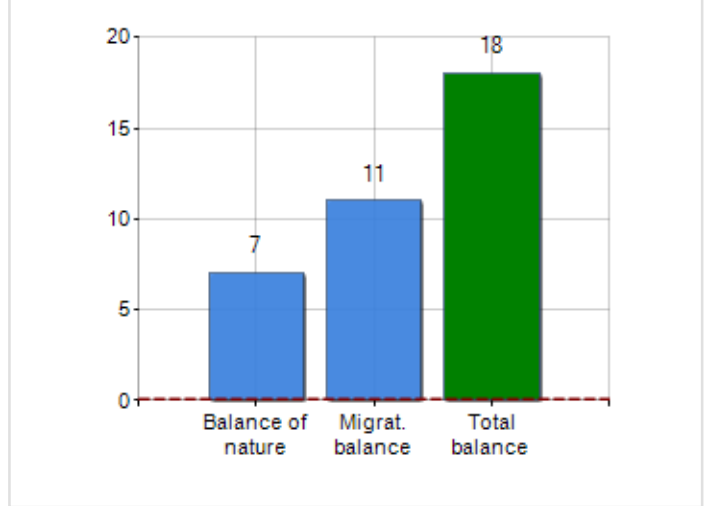

Territorial extension of **Municipality of VALERA FRATTA** and related population density, population per gender and number of households, average age and incidence of foreigners

| TERRITORY | DEMOGRAPHIC DATA (YEAR 2019) |
|--|--|
| Region Lombardia | Inhabitants (N.) 1,695 |
| Province Lodi | Families (N.) 680 |
| Sign Province LO | Males (%) 50.0 |
| Hamlet of the municipality 3 | Females (%) 50.0 |
| Surface (Km2) 8.01 | Foreigners (%) 15.3 |
| Population density (Inhabitants/Kmq) 211.5 | Average age (years) 41.8 |
| | Average annual variation (2014/2019) +0.24 |

MALES, FEMALES AND FOREIGNERS INCIDENCE (YEAR 2019)

DEMOGRAPHIC BALANCE (YEAR 2019)

Balance of nature ^[1], Migrat. balance ^[2]

- ▲ Balance of nature = Births - Deaths
- ▲ Migration balance = Registered - Deleted

Rankings Municipality of valera fratta

is on 982° place among 1506 municipalities in region by demographic size

is on 4790° place among 7903 municipalities in ITALY by demographic size

is on 7521° place among 7903 municipalities in ITALY per average age
