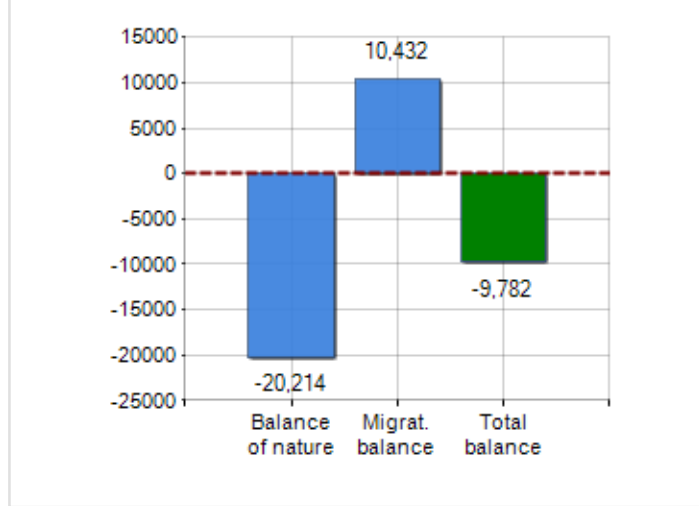

Territorial extension of **Region TOSCANA** and related population density, population per gender and number of households, average age and incidence of foreigners

TERRITORY	
Region	Toscana
Area	CENTRO
Municipality capital	Firenze
Provinces in Region	10
Surface (Km2)	22,987.40
Population density (Inhabitants/Kmq)	161.9

DEMOGRAPHIC DATA (YEAR 2019)	
Inhabitants (N.)	3,722,729
Families (N.)	1,660,546
Males (%)	48.3
Females (%)	51.7
Foreigners (%)	11.3
Average age (years)	46.7
Average annual variation (2014/2019)	-0.16

MALES, FEMALES AND FOREIGNERS INCIDENCE (YEAR 2019)

DEMOGRAPHIC BALANCE (YEAR 2019)

Balance of nature ^[1], Migrat. balance ^[2]

- ▲ Balance of nature = Births - Deaths
- ▲ Migration balance = Registered - Deleted