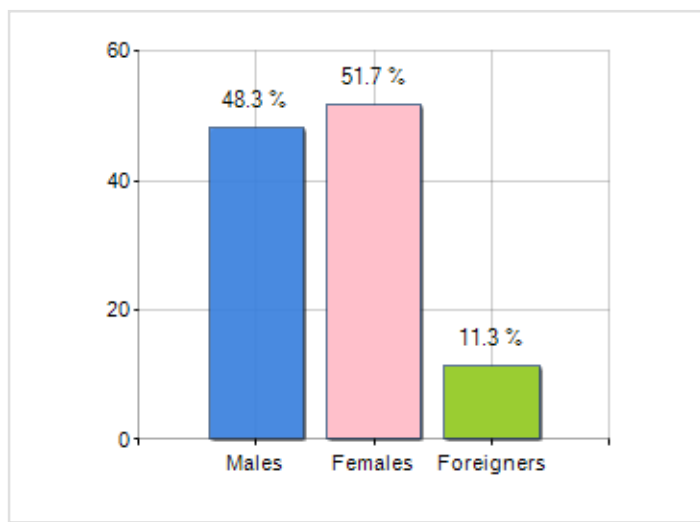

Territorial extension of **Region TOSCANA** and related population density, population per gender and number of households, average age and incidence of foreigners

TERRITORY	
Region	Toscana
Area	CENTRO
Municipality capital	Firenze
Provinces in Region	10
Surface (Km2)	22,987.40
Population density (Inhabitants/Kmq)	161.9

DEMOGRAPHIC DATA (YEAR 2019)	
Inhabitants (N.)	3,722,729
Families (N.)	1,660,546
Males (%)	48.3
Females (%)	51.7
Foreigners (%)	11.3
Average age (years)	46.7
Average annual variation (2014/2019)	-0.16

MALES, FEMALES AND FOREIGNERS INCIDENCE (YEAR 2019)

DEMOGRAPHIC BALANCE (YEAR 2019)

Balance of nature ^[1], Migrat. balance ^[2]

- ▲ Balance of nature = Births - Deaths
- ▲ Migration balance = Registered - Deleted