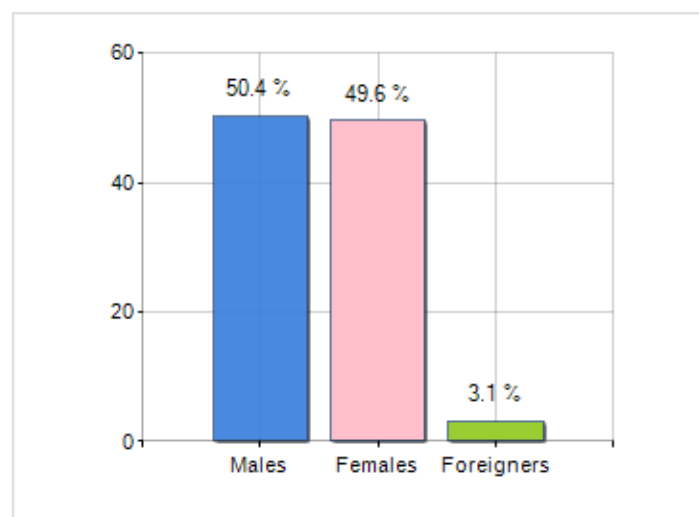

Territorial extension of **Municipality of TORRECUSO** and related population density, population per gender and number of households, average age and incidence of foreigners

TERRITORY

Region	Campania
Province	Benevento
Sign Province	BN
Hamlet of the municipality	13
Surface (Km2)	29.15
Population density (Inhabitants/Kmq)	115.8

DEMOGRAPHIC DATA (YEAR 2019)

Inhabitants (N.)	3,375
Families (N.)	1,265
Males (%)	50.4
Females (%)	49.6
Foreigners (%)	3.1
Average age (years)	44.1
Average annual variation (2014/2019)	-0.30

MALES, FEMALES AND FOREIGNERS INCIDENCE (YEAR 2019)

is on 3232° place among 7903 municipalities in ITALY by demographic size

is on 6251° place among 7903 municipalities in ITALY per average age
