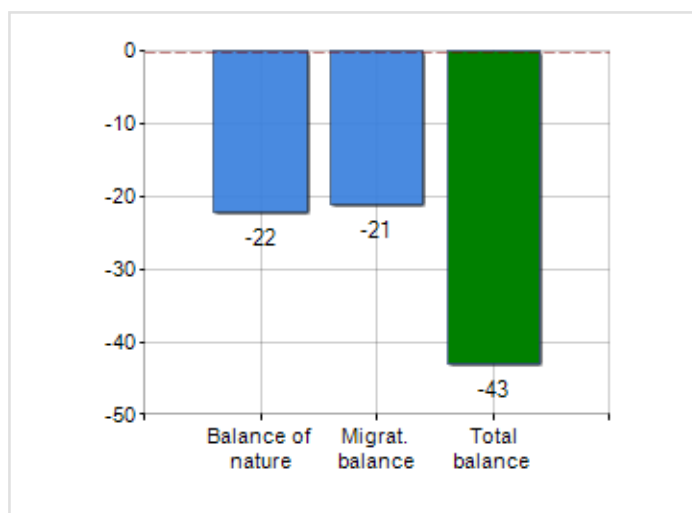

DEMOGRAPHIC BALANCE (YEAR 2019)

Balance of nature ^[1], Migrat. balance ^[2]

△ Balance of nature = Births - Deaths

△ Migration balance = Registered - Deleted

Rankings Municipality of torrecuso