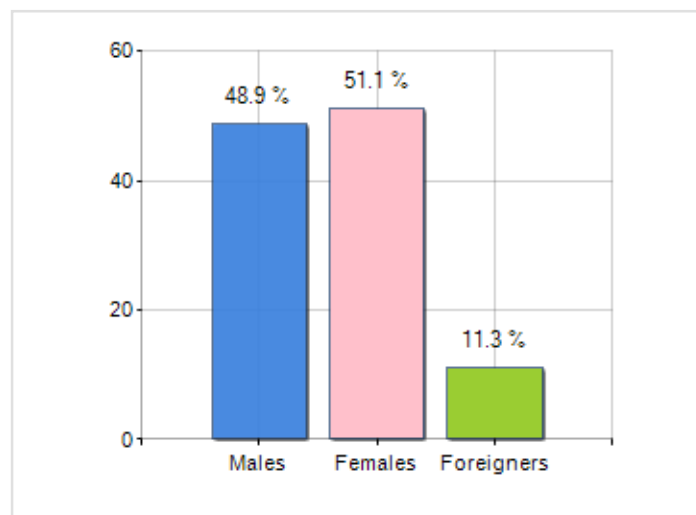

Territorial extension of **Municipality of STAFFOLO** and related population density, population per gender and number of households, average age and incidence of foreigners

TERRITORY

Region	Marche
Province	Ancona
Sign Province	AN
Hamlet of the municipality	1
Surface (Km2)	27.50
Population density (Inhabitants/Kmq)	79.7

DEMOGRAPHIC DATA (YEAR 2019)

Inhabitants (N.)	2,192
Families (N.)	936
Males (%)	48.9
Females (%)	51.1
Foreigners (%)	11.3
Average age (years)	46.7
Average annual variation (2014/2019)	-0.84

MALES, FEMALES AND FOREIGNERS INCIDENCE (YEAR 2019)