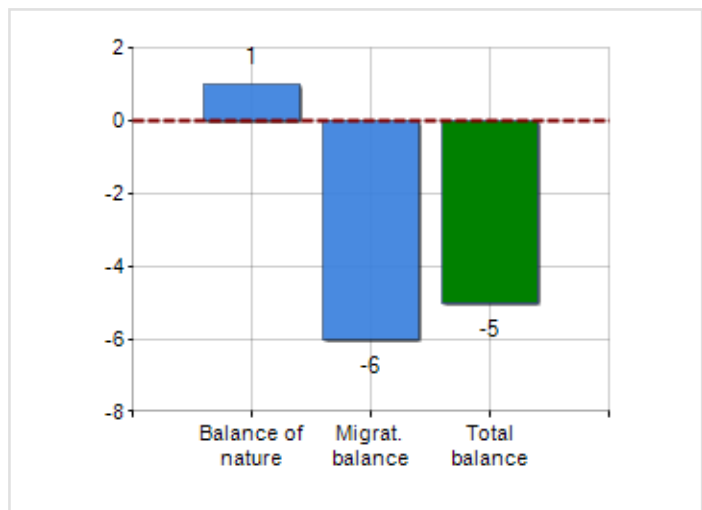

DEMOGRAPHIC BALANCE (YEAR 2019)

Balance of nature ^[1], Migrat. balance ^[2]

△ Balance of nature = Births - Deaths

△ Migration balance = Registered - Deleted

Rankings Municipality of staffolo