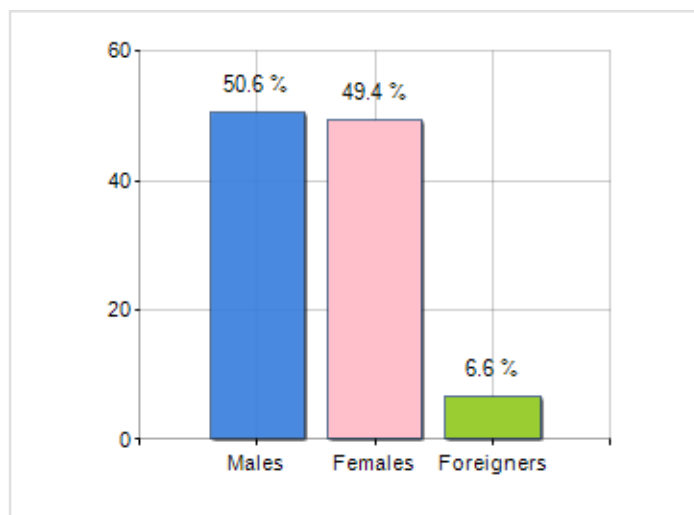

Territorial extension of **Municipality of SPEZZANO DELLA SILA** and related population density, population per gender and number of households, average age and incidence of foreigners

TERRITORY

Region	Calabria
Province	Cosenza
Sign Province	CS
Hamlet of the municipality	4
Surface (Km2)	80.29
Population density (Inhabitants/Kmq)	54.8

DEMOGRAPHIC DATA (YEAR 2019)

Inhabitants (N.)	4,399
Families (N.)	2,165
Males (%)	50.6
Females (%)	49.4
Foreigners (%)	6.6
Average age (years)	45.6
Average annual variation (2014/2019)	-0.63

MALES, FEMALES AND FOREIGNERS INCIDENCE (YEAR 2019)

is on 2668° place among 7903 municipalities in ITALY by demographic size

is on 4789° place among 7903 municipalities in ITALY per average age
