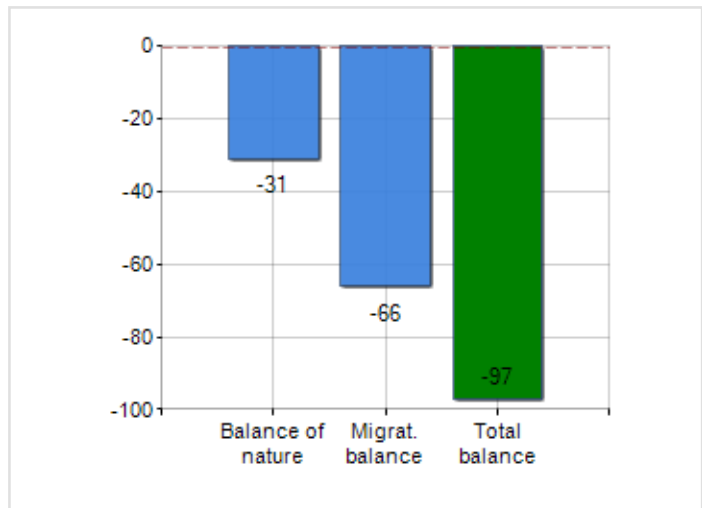

Territorial extension of **Municipality of SPEZZANO DELLA SILA** and related population density, population per gender and number of households, average age and incidence of foreigners

TERRITORY

Region	Calabria
Province	Cosenza
Sign Province	CS
Hamlet of the municipality	4
Surface (Km2)	80.29
Population density (Inhabitants/Kmq)	54.8

DEMOGRAPHIC DATA (YEAR 2019)

Inhabitants (N.)	4,399
Families (N.)	2,165
Males (%)	50.6
Females (%)	49.4
Foreigners (%)	6.6
Average age (years)	45.6
Average annual variation (2014/2019)	-0.63

MALES, FEMALES AND FOREIGNERS INCIDENCE (YEAR 2019)

DEMOGRAPHIC BALANCE (YEAR 2019)

Balance of nature ^[1], Migrat. balance ^[2]

▲ Balance of nature = Births - Deaths

▲ Migration balance = Registered - Deleted

Rankings Municipality of spezzano della sila

is on 101° place among 404 municipalities in region by demographic size

is on 2668° place among 7903 municipalities in ITALY by demographic size

is on 4789° place among 7903 municipalities in ITALY per average age
