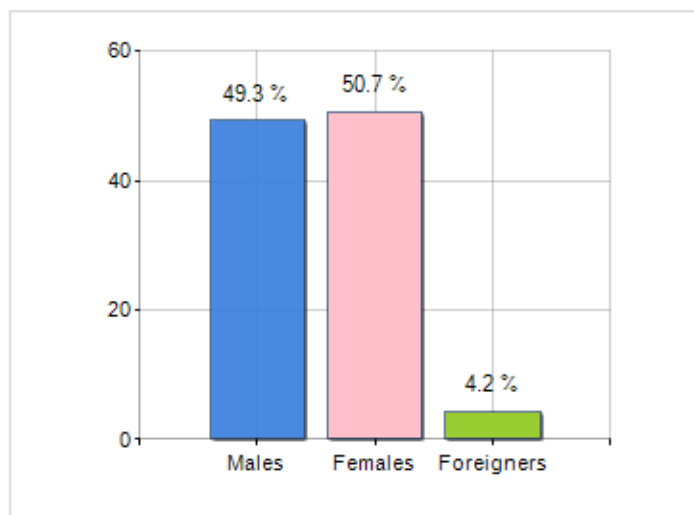

Territorial extension of **Province of SIRACUSA** and related population density, population per gender and number of households, average age and incidence of foreigners

TERRITORY

Region	Sicilia
Sign	SR
Municipality capital	Siracusa
Municipalities in Province	21
Surface (Km2)	2,124.19
Population density (Inhabitants/Kmq)	186.9

DEMOGRAPHIC DATA (YEAR 2019)

Inhabitants (N.)	397,037
Families (N.)	164,497
Males (%)	49.3
Females (%)	50.7
Foreigners (%)	4.2
Average age (years)	44.1
Average annual variation (2014/2019)	-0.40

MALES, FEMALES AND FOREIGNERS INCIDENCE (YEAR 2019)