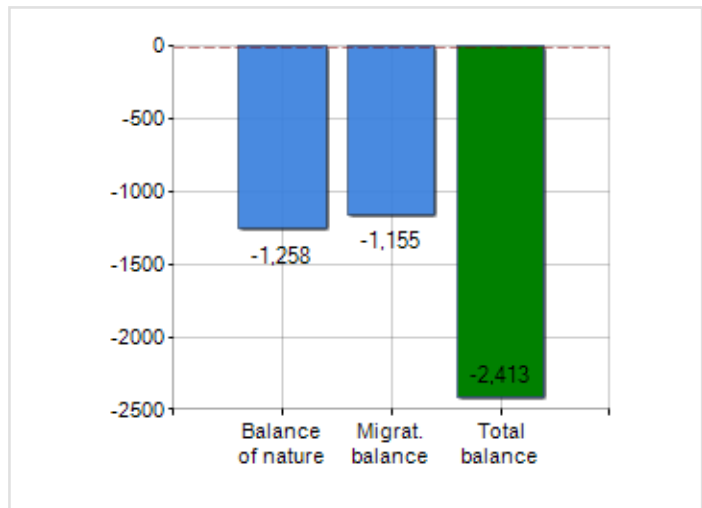

DEMOGRAPHIC BALANCE (YEAR 2019)

Balance of nature ^[1], Migrat. balance ^[2]

△ Balance of nature = Births - Deaths

△ Migration balance = Registered - Deleted

Rankings Province of siracusa