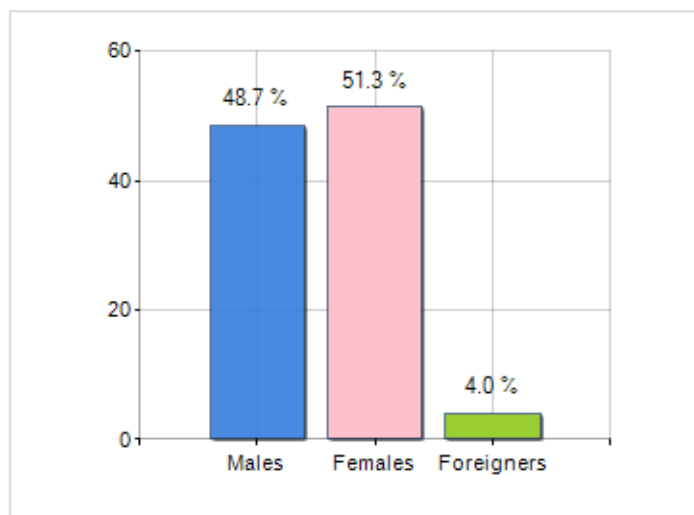

Territorial extension of **Region SICILIA** and related population density, population per gender and number of households, average age and incidence of foreigners

TERRITORY	DEMOGRAPHIC DATA (YEAR 2018)
Region Sicilia	Inhabitants (N.) 4,999,891
Area -	Families (N.) 2,011,285
Municipality capital Palermo	Males (%) 48.7
Provinces in Region 9	Females (%) 51.3
Surface (Km2) 25,832.47	Foreigners (%) 4.0
Population density (Inhabitants/Kmq) 193.6	Average age (years) 43.5
	Average annual variation (2013/2018) -0.38

MALES, FEMALES AND FOREIGNERS INCIDENCE (YEAR 2018)

DEMOGRAPHIC BALANCE (YEAR 2018)

Balance of nature ^[1], Migrat. balance ^[2]

△ Balance of nature = Births - Deaths

△ Migration balance = Registered - Deleted

Rankings Region sicilia

the 5 most populated Municipalities: Palermo, Catania, Messina, Siracusa e Marsala

is on 4° place among 20 regions by demographic size

is on 19° place among 20 regions per average age
