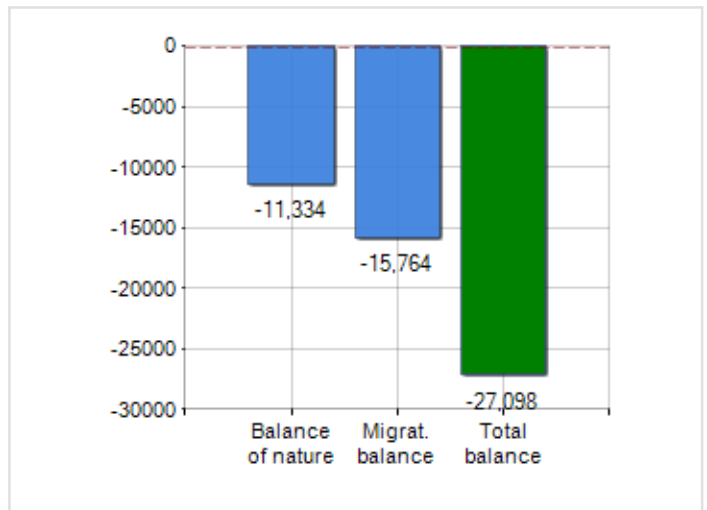

Territorial extension of **Region SICILIA** and related population density, population per gender and number of households, average age and incidence of foreigners

TERRITORY	DEMOGRAPHIC DATA (YEAR 2018)
Region Sicilia	Inhabitants (N.) 4,999,891
Area -	Families (N.) 2,011,285
Municipality capital Palermo	Males (%) 48.7
Provinces in Region 9	Females (%) 51.3
Surface (Km2) 25,832.47	Foreigners (%) 4.0
Population density (Inhabitants/Kmq) 193.6	Average age (years) 43.5
	Average annual variation (2013/2018) -0.38

MALES, FEMALES AND FOREIGNERS INCIDENCE (YEAR 2018)

DEMOGRAPHIC BALANCE (YEAR 2018)

Balance of nature ^[1], Migrat. balance ^[2]

△ Balance of nature = Births - Deaths

△ Migration balance = Registered - Deleted

Rankings Region sicilia

the 5 most populated Municipalities: Palermo, Catania, Messina, Siracusa e Marsala

is on 4° place among 20 regions by demographic size

is on 19° place among 20 regions per average age
