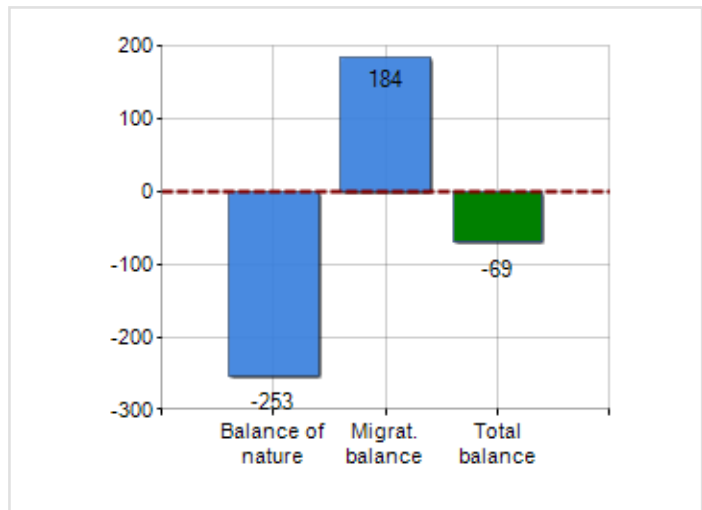

DEMOGRAPHIC BALANCE (YEAR 2019)

Balance of nature ^[1], Migrat. balance ^[2]

△ Balance of nature = Births - Deaths

△ Migration balance = Registered - Deleted

Rankings Municipality of sestO san giovanni