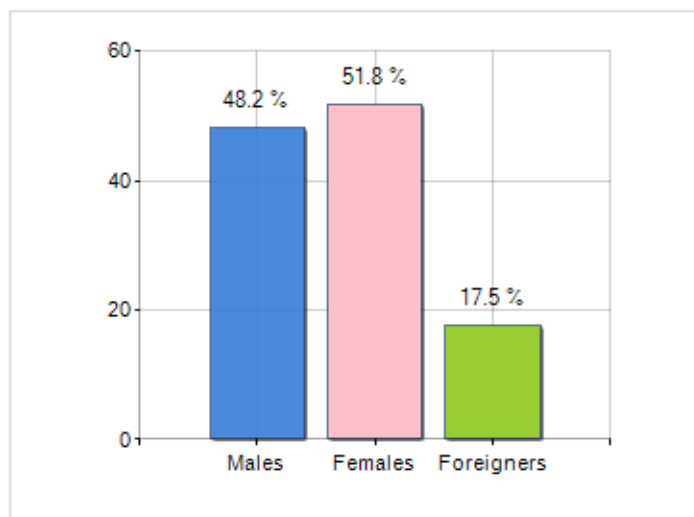

Territorial extension of **Municipality of SESTO SAN GIOVANNI** and related population density, population per gender and number of households, average age and incidence of foreigners

TERRITORY

Region	Lombardia
Province	Milano
Sign Province	MI
Hamlet of the municipality	0
Surface (Km2)	11.70
Population density (Inhabitants/Kmq)	6,994.5

DEMOGRAPHIC DATA (YEAR 2019)

Inhabitants (N.)	81,841
Families (N.)	40,008
Males (%)	48.2
Females (%)	51.8
Foreigners (%)	17.5
Average age (years)	45.9
Average annual variation (2014/2019)	+0.09

MALES, FEMALES AND FOREIGNERS INCIDENCE (YEAR 2019)