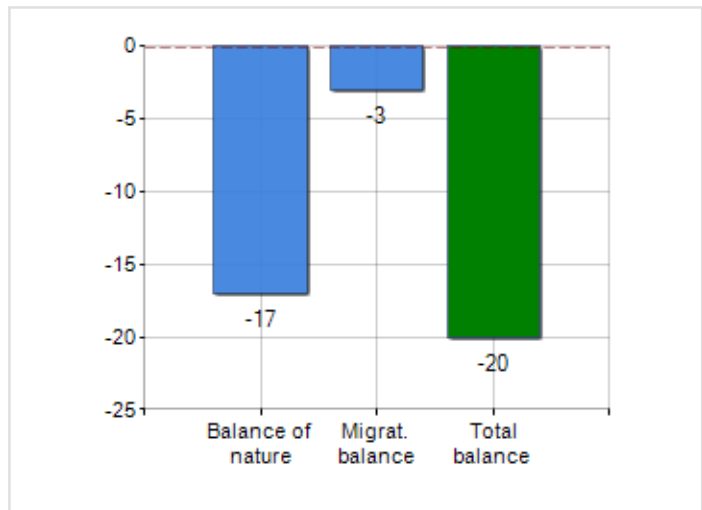

DEMOGRAPHIC BALANCE (YEAR 2019)

Balance of nature ^[1], Migrat. balance ^[2]

△ Balance of nature = Births - Deaths

△ Migration balance = Registered - Deleted

Rankings Municipality of scigliano