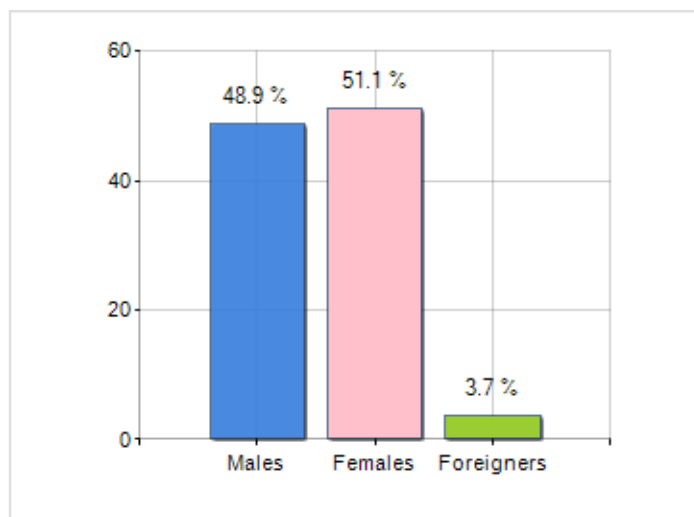

Territorial extension of **Municipality of SCIGLIANO** and related population density, population per gender and number of households, average age and incidence of foreigners

TERRITORY

Region	Calabria
Province	Cosenza
Sign Province	CS
Hamlet of the municipality	9
Surface (Km2)	17.46
Population density (Inhabitants/Kmq)	67.4

DEMOGRAPHIC DATA (YEAR 2019)

Inhabitants (N.)	1,177
Families (N.)	552
Males (%)	48.9
Females (%)	51.1
Foreigners (%)	3.7
Average age (years)	50.7
Average annual variation (2014/2019)	-1.02

MALES, FEMALES AND FOREIGNERS INCIDENCE (YEAR 2019)

is on 5622° place among 7903 municipalities in ITALY by demographic size

is on 884° place among 7903 municipalities in ITALY per average age
