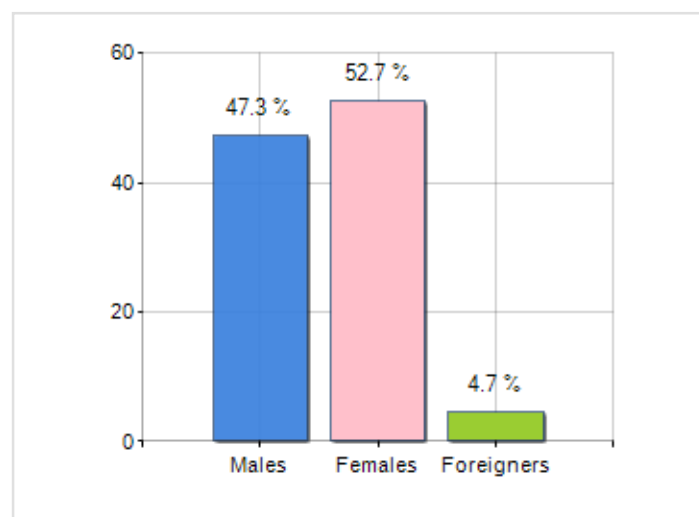

Territorial extension of **Municipality of SASSINORO** and related population density, population per gender and number of households, average age and incidence of foreigners

TERRITORY

Region	Campania
Province	Benevento
Sign Province	BN
Hamlet of the municipality	0
Surface (Km2)	13.24
Population density (Inhabitants/Kmq)	48.4

DEMOGRAPHIC DATA (YEAR 2019)

Inhabitants (N.)	641
Families (N.)	319
Males (%)	47.3
Females (%)	52.7
Foreigners (%)	4.7
Average age (years)	49.2
Average annual variation (2014/2019)	-0.19

MALES, FEMALES AND FOREIGNERS INCIDENCE (YEAR 2019)

is on 6690° place among 7903 municipalities in ITALY by demographic size

is on 1576° place among 7903 municipalities in ITALY per average age
