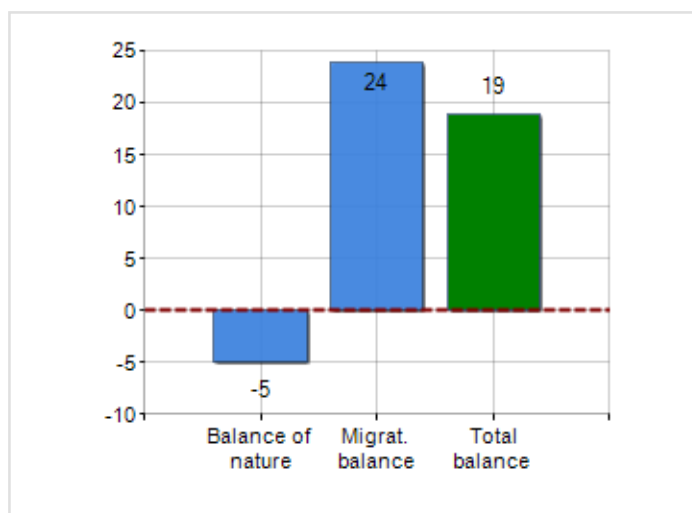

DEMOGRAPHIC BALANCE (YEAR 2019)

Balance of nature ^[1], Migrat. balance ^[2]

▲ Balance of nature = Births - Deaths

▲ Migration balance = Registered - Deleted

Rankings Municipality of sassinoro