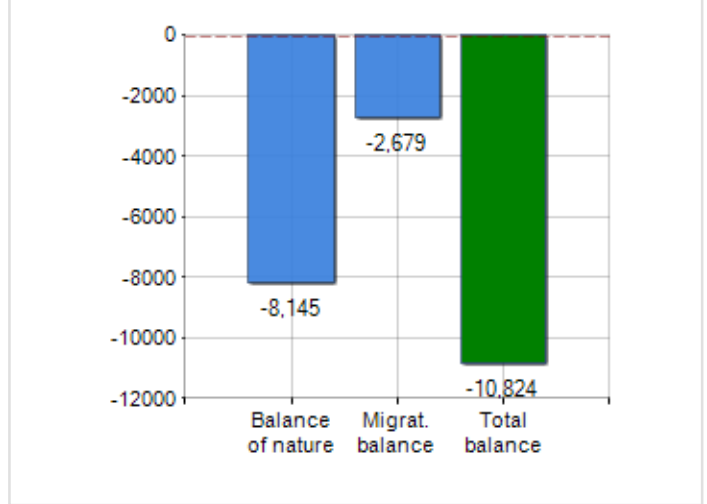

Territorial extension of **Region SARDEGNA** and related population density, population per gender and number of households, average age and incidence of foreigners

TERRITORY	DEMOGRAPHIC DATA (YEAR 2019)
Region Sardegna	Inhabitants (N.) 1,630,474
Area ISOLE	Families (N.) 736,164
Municipality capital Cagliari	Males (%) 49.1
Provinces in Region 5	Females (%) 50.9
Surface (Km2) 24,099.39	Foreigners (%) 3.4
Population density (Inhabitants/Kmq) 67.7	Average age (years) 46.8
	Average annual variation (2014/2019) -0.40

MALES, FEMALES AND FOREIGNERS INCIDENCE (YEAR 2019)

DEMOGRAPHIC BALANCE (YEAR 2019)

Balance of nature ^[1], Migrat. balance ^[2]

▲ Balance of nature = Births - Deaths

▲ Migration balance = Registered - Deleted

Rankings Region sardegna

the 5 most populated Municipalities: Cagliari, Sassari, Quartu Sant'Elena, Olbia e Alghero

is on 11° place among 20 regions by demographic size

is on 4° place among 20 regions per average age
