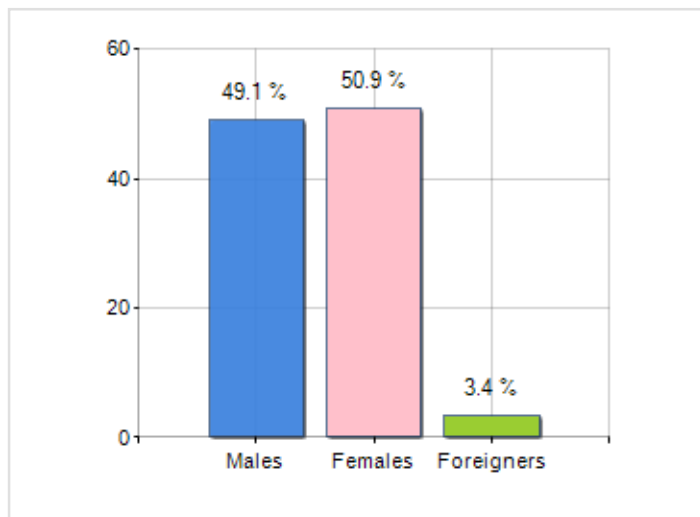

Territorial extension of **Region SARDEGNA** and related population density, population per gender and number of households, average age and incidence of foreigners

TERRITORY	DEMOGRAPHIC DATA (YEAR 2019)
Region Sardegna	Inhabitants (N.) 1,630,474
Area ISOLE	Families (N.) 736,164
Municipality capital Cagliari	Males (%) 49.1
Provinces in Region 5	Females (%) 50.9
Surface (Km2) 24,099.39	Foreigners (%) 3.4
Population density (Inhabitants/Kmq) 67.7	Average age (years) 46.8
	Average annual variation (2014/2019) -0.40

MALES, FEMALES AND FOREIGNERS INCIDENCE (YEAR 2019)

DEMOGRAPHIC BALANCE (YEAR 2019)

Balance of nature ^[1], Migrat. balance ^[2]

▲ Balance of nature = Births - Deaths

▲ Migration balance = Registered - Deleted

Rankings Region sardegna

the 5 most populated Municipalities: Cagliari, Sassari, Quartu Sant'Elena, Olbia e Alghero

is on 11° place among 20 regions by demographic size

is on 4° place among 20 regions per average age
