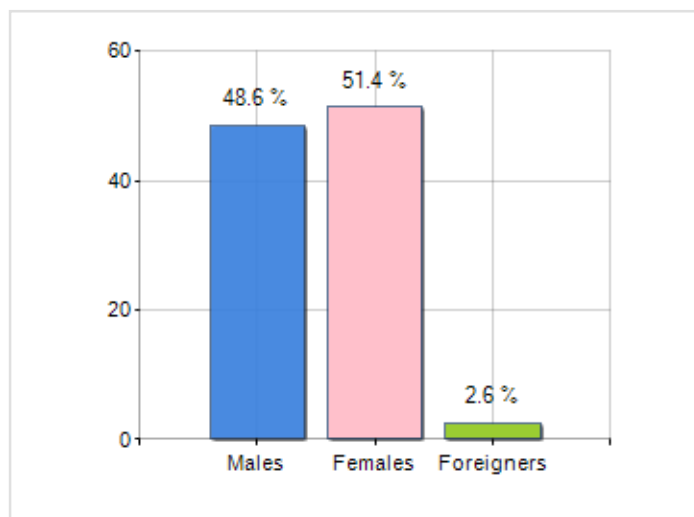

Territorial extension of **Municipality of SANTA SOFIA D'EPIRO** and related population density, population per gender and number of households, average age and incidence of foreigners

TERRITORY

Region	Calabria
Province	Cosenza
Sign Province	CS
Hamlet of the municipality	1
Surface (Km2)	39.22
Population density (Inhabitants/Kmq)	61.4

DEMOGRAPHIC DATA (YEAR 2019)

Inhabitants (N.)	2,407
Families (N.)	1,100
Males (%)	48.6
Females (%)	51.4
Foreigners (%)	2.6
Average age (years)	48.6
Average annual variation (2014/2019)	-2.06

MALES, FEMALES AND FOREIGNERS INCIDENCE (YEAR 2019)

DEMOGRAPHIC BALANCE (YEAR 2019)

Balance of nature ^[1], Migrat. balance ^[2]

△ Balance of nature = Births - Deaths

△ Migration balance = Registered - Deleted

Rankings Municipality of santa sofia d'epiro

is on 175° place among 404 municipalities in region by demographic size

is on 3994° place among 7903 municipalities in ITALY by demographic size

is on 2009° place among 7903 municipalities in ITALY per average age
