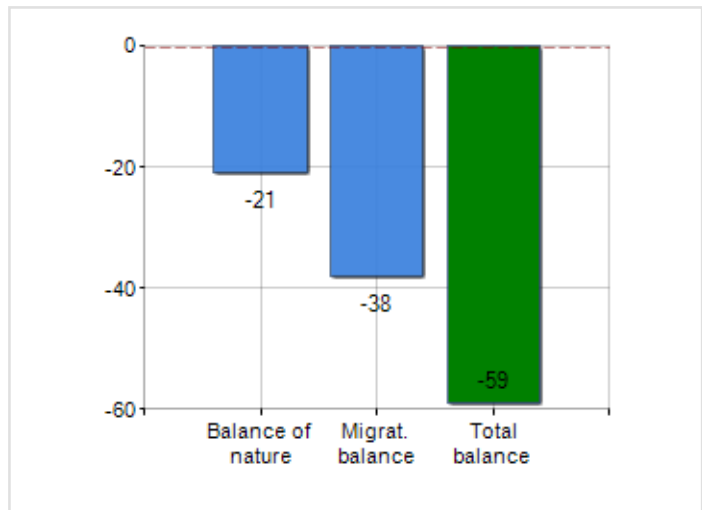

Territorial extension of **Municipality of SANTA SOFIA D'EPIRO** and related population density, population per gender and number of households, average age and incidence of foreigners

TERRITORY

Region	Calabria
Province	Cosenza
Sign Province	CS
Hamlet of the municipality	1
Surface (Km2)	39.22
Population density (Inhabitants/Kmq)	61.4

DEMOGRAPHIC DATA (YEAR 2019)

Inhabitants (N.)	2,407
Families (N.)	1,100
Males (%)	48.6
Females (%)	51.4
Foreigners (%)	2.6
Average age (years)	48.6
Average annual variation (2014/2019)	-2.06

MALES, FEMALES AND FOREIGNERS INCIDENCE (YEAR 2019)

DEMOGRAPHIC BALANCE (YEAR 2019)

Balance of nature ^[1], Migrat. balance ^[2]

△ Balance of nature = Births - Deaths

△ Migration balance = Registered - Deleted

Rankings Municipality of santa sofia d'epiro

is on 175° place among 404 municipalities in region by demographic size