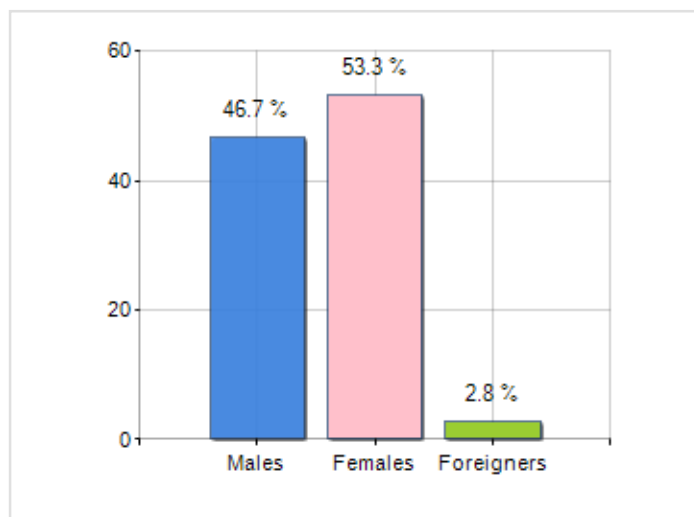

Territorial extension of **Municipality of SANTA CATERINA VILLARMOSA** and related population density, population per gender and number of households, average age and incidence of foreigners

TERRITORY

Region	Sicilia
Province	Caltanissetta
Sign Province	CL
Hamlet of the municipality	0
Surface (Km2)	75.81
Population density (Inhabitants/Kmq)	66.5

DEMOGRAPHIC DATA (YEAR 2019)

Inhabitants (N.)	5,039
Families (N.)	2,254
Males (%)	46.7
Females (%)	53.3
Foreigners (%)	2.8
Average age (years)	47.6
Average annual variation (2014/2019)	-1.68

MALES, FEMALES AND FOREIGNERS INCIDENCE (YEAR 2019)

is on 182° place among 390 municipalities in region by demographic size

is on 2393° place among 7903 municipalities in ITALY by demographic size

is on 2813° place among 7903 municipalities in ITALY per average age
