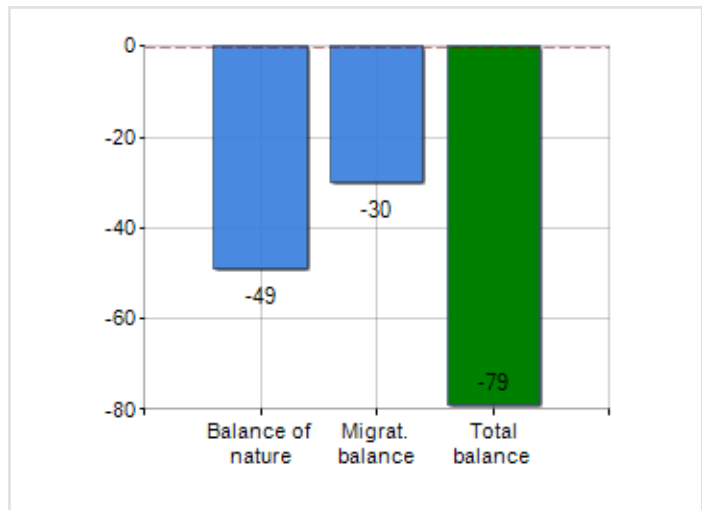

Territorial extension of **Municipality of SANTA CATERINA VILLARMOSA** and related population density, population per gender and number of households, average age and incidence of foreigners

TERRITORY

Region	Sicilia
Province	Caltanissetta
Sign Province	CL
Hamlet of the municipality	0
Surface (Km2)	75.81
Population density (Inhabitants/Kmq)	66.5

DEMOGRAPHIC DATA (YEAR 2019)

Inhabitants (N.)	5,039
Families (N.)	2,254
Males (%)	46.7
Females (%)	53.3
Foreigners (%)	2.8
Average age (years)	47.6
Average annual variation (2014/2019)	-1.68

MALES, FEMALES AND FOREIGNERS INCIDENCE (YEAR 2019)

DEMOGRAPHIC BALANCE (YEAR 2019)

Balance of nature ^[1], Migrat. balance ^[2]

△ Balance of nature = Births - Deaths

△ Migration balance = Registered - Deleted

Rankings Municipality of santa caterina villarmosa

is on 182° place among 390 municipalities in region by demographic size

is on 2393° place among 7903 municipalities in ITALY by demographic size

is on 2813° place among 7903 municipalities in ITALY per average age
