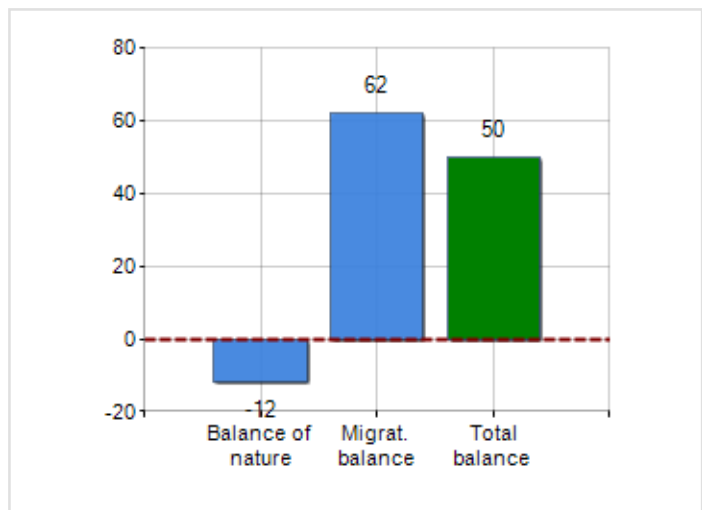

Territorial extension of **Municipality of SAN LUCIDO** and related population density, population per gender and number of households, average age and incidence of foreigners

TERRITORY

Region	Calabria
Province	Cosenza
Sign Province	CS
Hamlet of the municipality	11
Surface (Km2)	27.12
Population density (Inhabitants/Kmq)	229.5

DEMOGRAPHIC DATA (YEAR 2019)

Inhabitants (N.)	6,223
Families (N.)	2,920
Males (%)	49.5
Females (%)	50.5
Foreigners (%)	6.0
Average age (years)	45.1
Average annual variation (2014/2019)	+0.38

MALES, FEMALES AND FOREIGNERS INCIDENCE (YEAR 2019)

DEMOGRAPHIC BALANCE (YEAR 2019)

Balance of nature ^[1], Migrat. balance ^[2]

▲ Balance of nature = Births - Deaths

▲ Migration balance = Registered - Deleted

Rankings Municipality of san lucido

is on 63° place among 404 municipalities in region by demographic size

is on 2005° place among 7903 municipalities in ITALY by demographic size

is on 5295° place among 7903 municipalities in ITALY per average age
