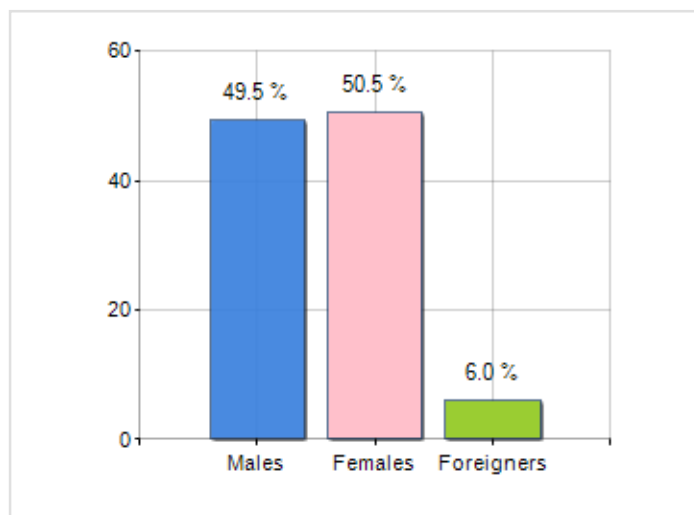

Territorial extension of **Municipality of SAN LUCIDO** and related population density, population per gender and number of households, average age and incidence of foreigners

TERRITORY

Region	Calabria
Province	Cosenza
Sign Province	CS
Hamlet of the municipality	11
Surface (Km2)	27.12
Population density (Inhabitants/Kmq)	229.5

DEMOGRAPHIC DATA (YEAR 2019)

Inhabitants (N.)	6,223
Families (N.)	2,920
Males (%)	49.5
Females (%)	50.5
Foreigners (%)	6.0
Average age (years)	45.1
Average annual variation (2014/2019)	+0.38

MALES, FEMALES AND FOREIGNERS INCIDENCE (YEAR 2019)

DEMOGRAPHIC BALANCE (YEAR 2019)

Balance of nature ^[1], Migrat. balance ^[2]

▲ Balance of nature = Births - Deaths

▲ Migration balance = Registered - Deleted

Rankings Municipality of san lucido

is on 63° place among 404 municipalities in region by demographic size

is on 2005° place among 7903 municipalities in ITALY by demographic size

is on 5295° place among 7903 municipalities in ITALY per average age
