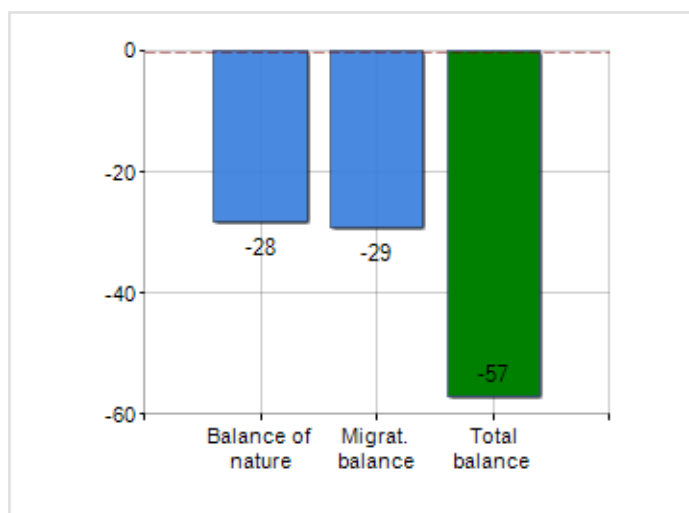

DEMOGRAPHIC BALANCE (YEAR 2019)

Balance of nature ^[1], Migrat. balance ^[2]

△ Balance of nature = Births - Deaths

△ Migration balance = Registered - Deleted

Rankings Municipality of san giorgio del sannio