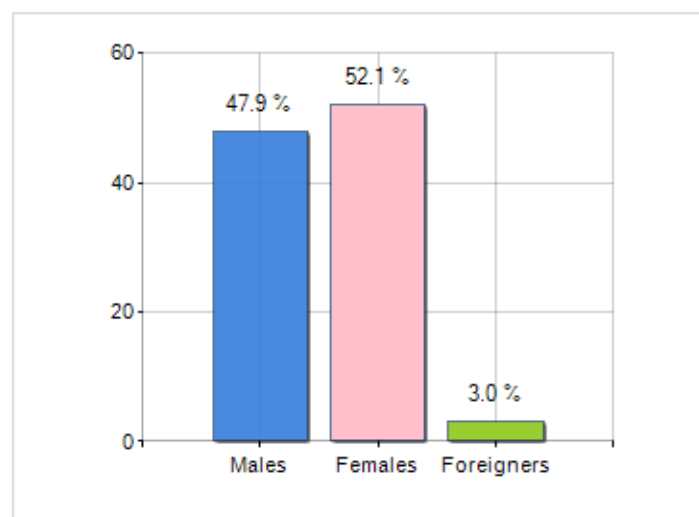

Territorial extension of **Municipality of SAN GIORGIO DEL SANNIO** and related population density, population per gender and number of households, average age and incidence of foreigners

TERRITORY

Region	Campania
Province	Benevento
Sign Province	BN
Hamlet of the municipality	2
Surface (Km2)	22.34
Population density (Inhabitants/Kmq)	447.3

DEMOGRAPHIC DATA (YEAR 2019)

Inhabitants (N.)	9,992
Families (N.)	3,920
Males (%)	47.9
Females (%)	52.1
Foreigners (%)	3.0
Average age (years)	43.6
Average annual variation (2014/2019)	+0.13

MALES, FEMALES AND FOREIGNERS INCIDENCE (YEAR 2019)