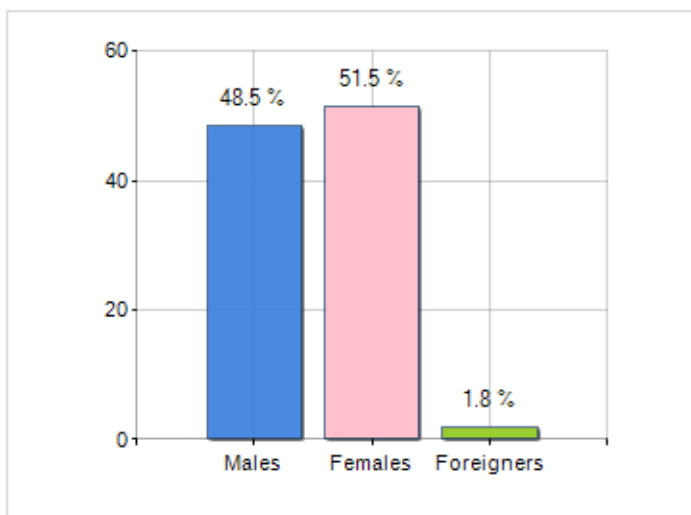

Territorial extension of **Municipality of SAN DONACI** and related population density, population per gender and number of households, average age and incidence of foreigners

TERRITORY

Region	Puglia
Province	Brindisi
Sign Province	BR
Hamlet of the municipality	0
Surface (Km2)	34.04
Population density (Inhabitants/Kmq)	187.3

DEMOGRAPHIC DATA (YEAR 2019)

Inhabitants (N.)	6,376
Families (N.)	2,560
Males (%)	48.5
Females (%)	51.5
Foreigners (%)	1.8
Average age (years)	46.5
Average annual variation (2014/2019)	-1.28

MALES, FEMALES AND FOREIGNERS INCIDENCE (YEAR 2019)