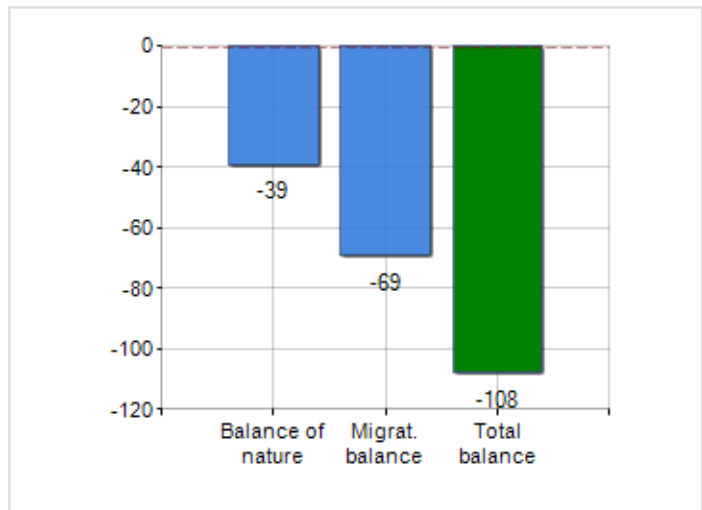

DEMOGRAPHIC BALANCE (YEAR 2019)

Balance of nature ^[1], Migrat. balance ^[2]

△ Balance of nature = Births - Deaths

△ Migration balance = Registered - Deleted

Rankings Municipality of san donaci