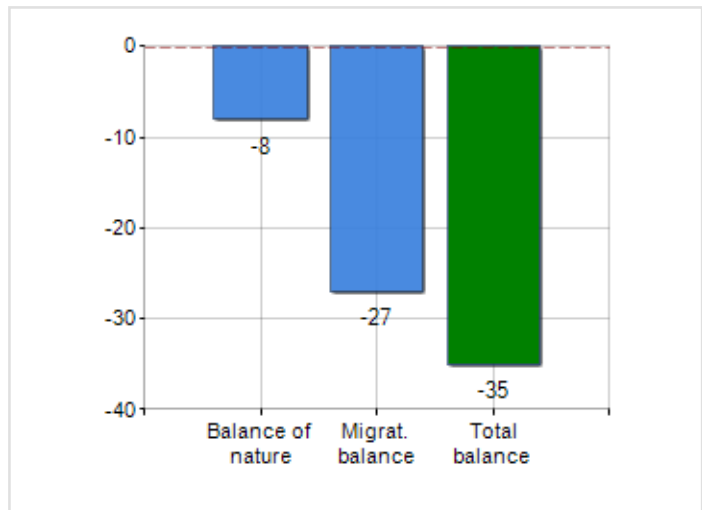

DEMOGRAPHIC BALANCE (YEAR 2019)

Balance of nature ^[1], Migrat. balance ^[2]

△ Balance of nature = Births - Deaths

△ Migration balance = Registered - Deleted

Rankings Municipality of san benedetto ullano