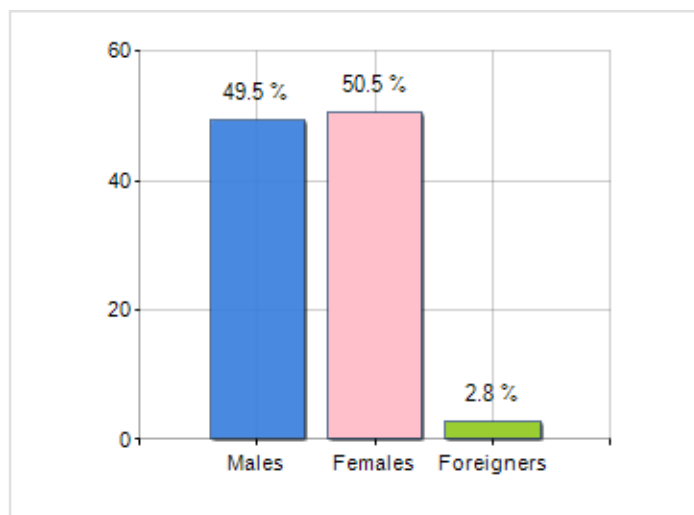

Territorial extension of **Municipality of SAN BENEDETTO ULLANO** and related population density, population per gender and number of households, average age and incidence of foreigners

TERRITORY

Region	Calabria
Province	Cosenza
Sign Province	CS
Hamlet of the municipality	5
Surface (Km2)	19.57
Population density (Inhabitants/Kmq)	74.8

DEMOGRAPHIC DATA (YEAR 2019)

Inhabitants (N.)	1,464
Families (N.)	594
Males (%)	49.5
Females (%)	50.5
Foreigners (%)	2.8
Average age (years)	45.8
Average annual variation (2014/2019)	-1.25

MALES, FEMALES AND FOREIGNERS INCIDENCE (YEAR 2019)

is on 5126° place among 7903 municipalities in ITALY by demographic size

is on 4602° place among 7903 municipalities in ITALY per average age
