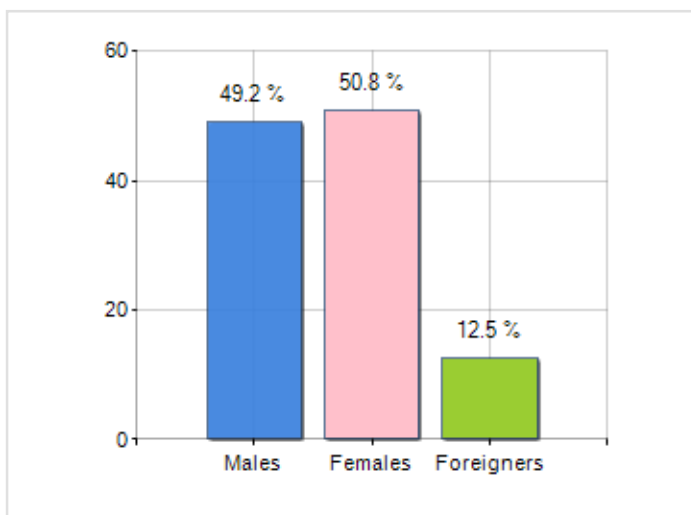

Territorial extension of **Province of REGGIO NELL'EMILIA** and related population density, population per gender and number of households, average age and incidence of foreigners

TERRITORY

Region	Emilia-Romagna
Sign	RE
Municipality capital	Reggio nell'Emilia
Municipalities in Province	42
Surface (Km2)	2,291.15
Population density (Inhabitants/Kmq)	232.1

DEMOGRAPHIC DATA (YEAR 2019)

Inhabitants (N.)	531,751
Families (N.)	229,443
Males (%)	49.2
Females (%)	50.8
Foreigners (%)	12.5
Average age (years)	44.3
Average annual variation (2014/2019)	-0.06

MALES, FEMALES AND FOREIGNERS INCIDENCE (YEAR 2019)