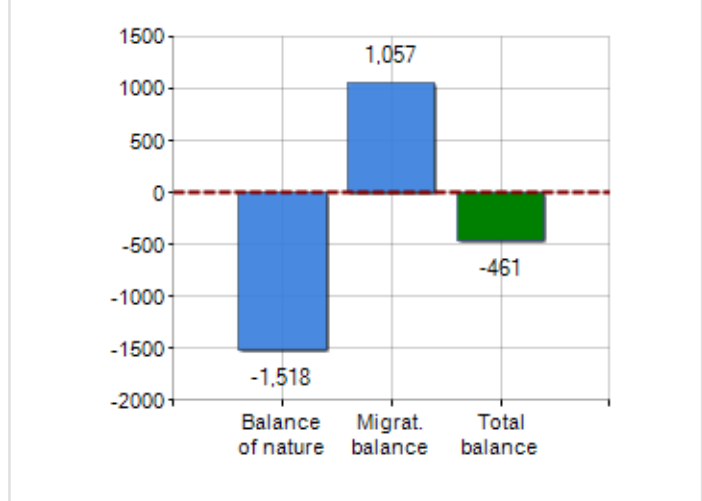

DEMOGRAPHIC BALANCE (YEAR 2019)

Balance of nature ^[1], Migrat. balance ^[2]

△ Balance of nature = Births - Deaths

△ Migration balance = Registered - Deleted

Rankings Province of reggio nell'emilia