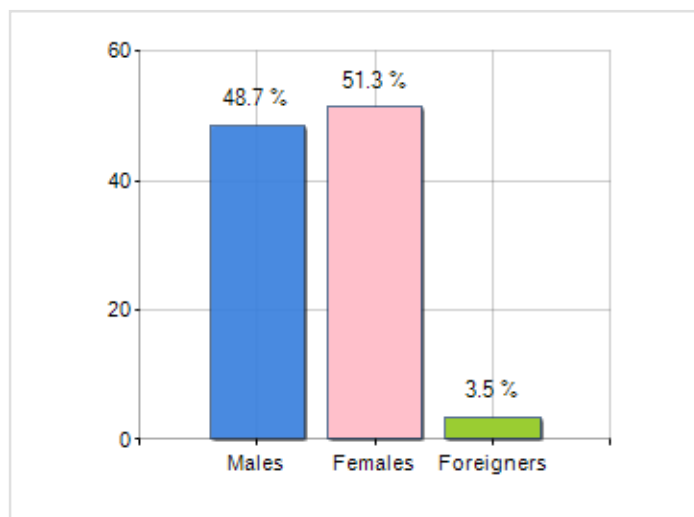

Territorial extension of **Region PUGLIA** and related population density, population per gender and number of households, average age and incidence of foreigners

TERRITORY

Region	Puglia
Area	SUD
Municipality capital	Bari
Provinces in Region	6
Surface (Km2)	19,540.49
Population density (Inhabitants/Kmq)	205.1

DEMOGRAPHIC DATA (YEAR 2019)

Inhabitants (N.)	4,008,296
Families (N.)	1,618,809
Males (%)	48.7
Females (%)	51.3
Foreigners (%)	3.5
Average age (years)	44.6
Average annual variation (2014/2019)	-0.40

MALES, FEMALES AND FOREIGNERS INCIDENCE (YEAR 2019)

DEMOGRAPHIC BALANCE (YEAR 2019)

Balance of nature ^[1], Migrat. balance ^[2]

△ Balance of nature = Births - Deaths

△ Migration balance = Registered - Deleted

Rankings Region puglia

the 5 most populated Municipalities: Bari, Taranto, Foggia, Andria e Lecce

is on 8° place among 20 regions by demographic size

is on 16° place among 20 regions per average age
