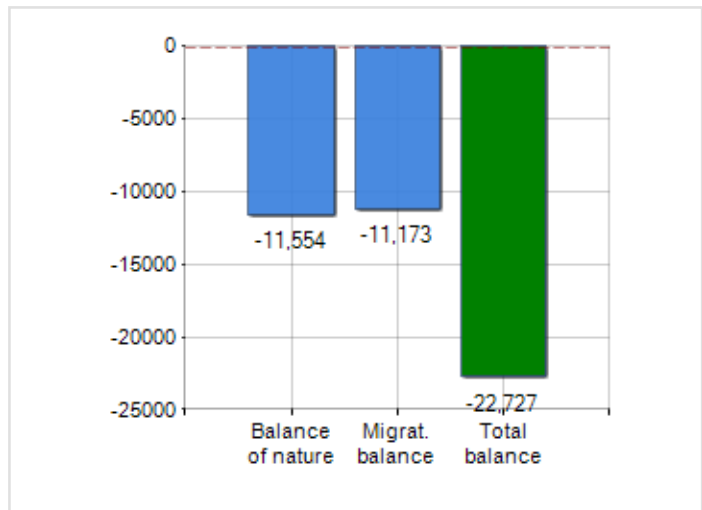

Territorial extension of **Region PUGLIA** and related population density, population per gender and number of households, average age and incidence of foreigners

TERRITORY

Region	Puglia
Area	SUD
Municipality capital	Bari
Provinces in Region	6
Surface (Km2)	19,540.49
Population density (Inhabitants/Kmq)	205.1

DEMOGRAPHIC DATA (YEAR 2019)

Inhabitants (N.)	4,008,296
Families (N.)	1,618,809
Males (%)	48.7
Females (%)	51.3
Foreigners (%)	3.5
Average age (years)	44.6
Average annual variation (2014/2019)	-0.40

MALES, FEMALES AND FOREIGNERS INCIDENCE (YEAR 2019)

DEMOGRAPHIC BALANCE (YEAR 2019)

Balance of nature ^[1], Migrat. balance ^[2]

△ Balance of nature = Births - Deaths

△ Migration balance = Registered - Deleted

Rankings Region puglia

the 5 most populated Municipalities: Bari, Taranto, Foggia, Andria e Lecce

is on 8° place among 20 regions by demographic size

is on 16° place among 20 regions per average age
