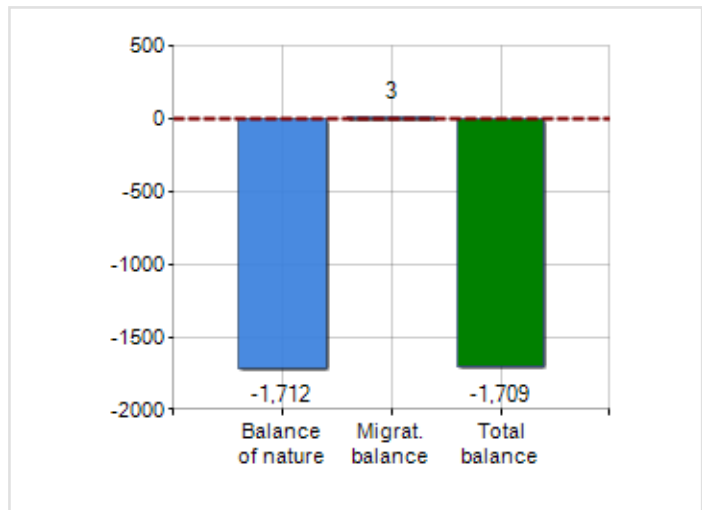

DEMOGRAPHIC BALANCE (YEAR 2019)

Balance of nature ^[1], Migrat. balance ^[2]

△ Balance of nature = Births - Deaths

△ Migration balance = Registered - Deleted

Rankings Province of pesaro e urbino