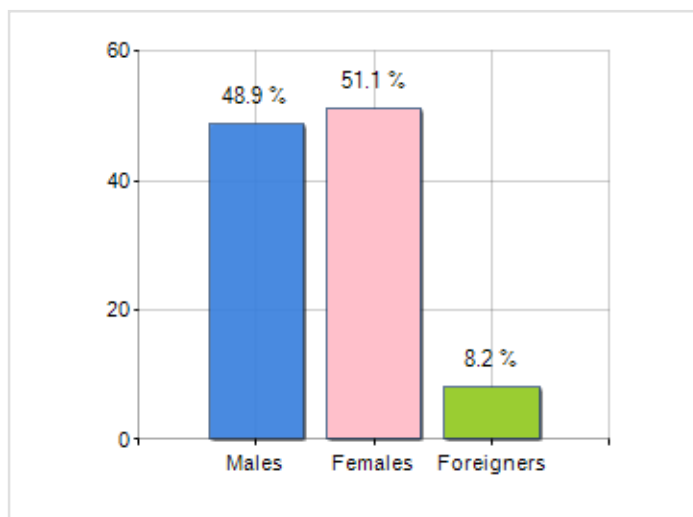

Territorial extension of **Province of PESARO E URBINO** and related population density, population per gender and number of households, average age and incidence of foreigners

TERRITORY

Region	Marche
Sign	PU
Municipality capital	Pesaro
Municipalities in Province	52
Surface (Km2)	2,567.71
Population density (Inhabitants/Kmq)	139.1

DEMOGRAPHIC DATA (YEAR 2019)

Inhabitants (N.)	357,137
Families (N.)	152,327
Males (%)	48.9
Females (%)	51.1
Foreigners (%)	8.2
Average age (years)	46.0
Average annual variation (2014/2019)	-0.34

MALES, FEMALES AND FOREIGNERS INCIDENCE (YEAR 2019)