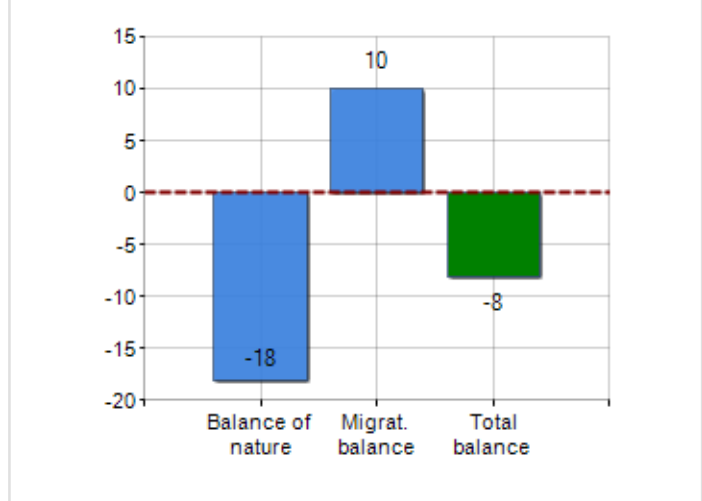

DEMOGRAPHIC BALANCE (YEAR 2019)

Balance of nature ^[1], Migrat. balance ^[2]

△ Balance of nature = Births - Deaths

△ Migration balance = Registered - Deleted

Rankings Municipality of paterno calabro