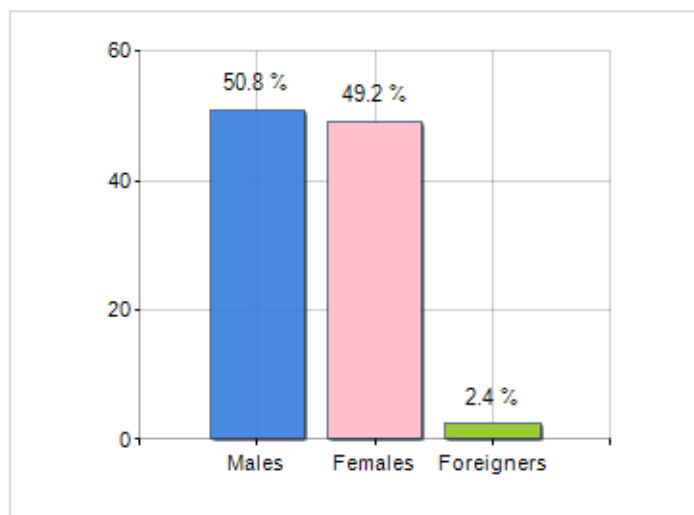

Territorial extension of **Municipality of PATERNO CALABRO** and related population density, population per gender and number of households, average age and incidence of foreigners

TERRITORY

Region	Calabria
Province	Cosenza
Sign Province	CS
Hamlet of the municipality	7
Surface (Km2)	24.20
Population density (Inhabitants/Kmq)	57.1

DEMOGRAPHIC DATA (YEAR 2019)

Inhabitants (N.)	1,383
Families (N.)	573
Males (%)	50.8
Females (%)	49.2
Foreigners (%)	2.4
Average age (years)	44.3
Average annual variation (2014/2019)	-0.32

MALES, FEMALES AND FOREIGNERS INCIDENCE (YEAR 2019)