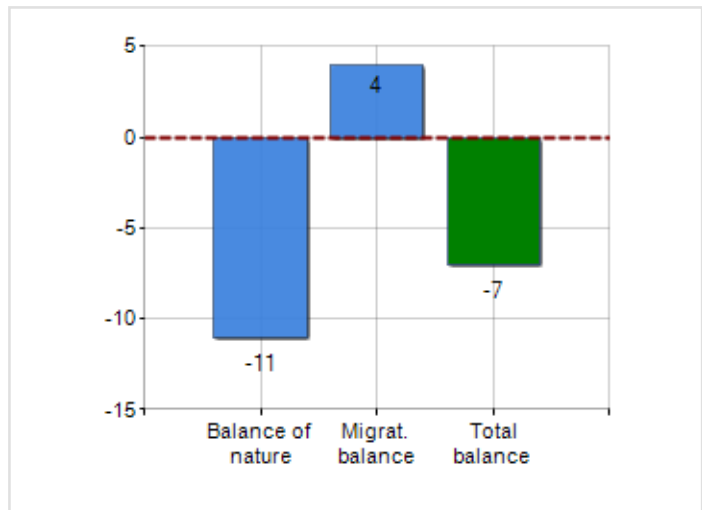

DEMOGRAPHIC BALANCE (YEAR 2019)

Balance of nature ^[1], Migrat. balance ^[2]

△ Balance of nature = Births - Deaths

△ Migration balance = Registered - Deleted

Rankings Municipality of onano