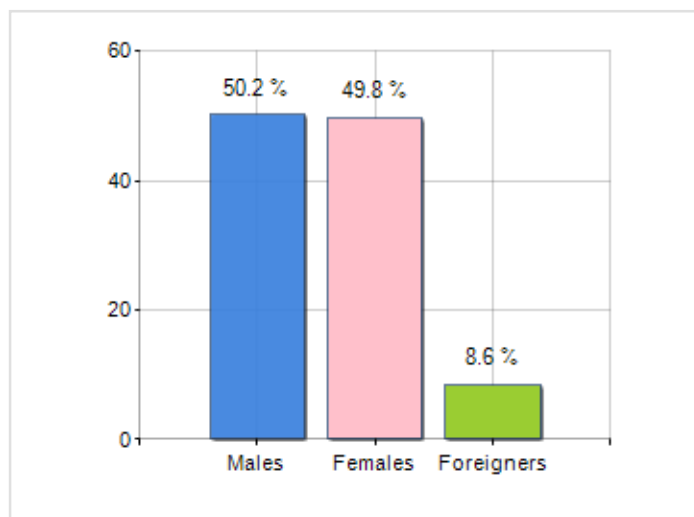

Territorial extension of **Municipality of ONANO** and related population density, population per gender and number of households, average age and incidence of foreigners

TERRITORY

Region	Lazio
Province	Viterbo
Sign Province	VT
Hamlet of the municipality	0
Surface (Km2)	24.51
Population density (Inhabitants/Kmq)	39.9

DEMOGRAPHIC DATA (YEAR 2019)

Inhabitants (N.)	977
Families (N.)	475
Males (%)	50.2
Females (%)	49.8
Foreigners (%)	8.6
Average age (years)	51.0
Average annual variation (2014/2019)	-0.54

MALES, FEMALES AND FOREIGNERS INCIDENCE (YEAR 2019)

is on 5981° place among 7903 municipalities in ITALY by demographic size

is on 793° place among 7903 municipalities in ITALY per average age
