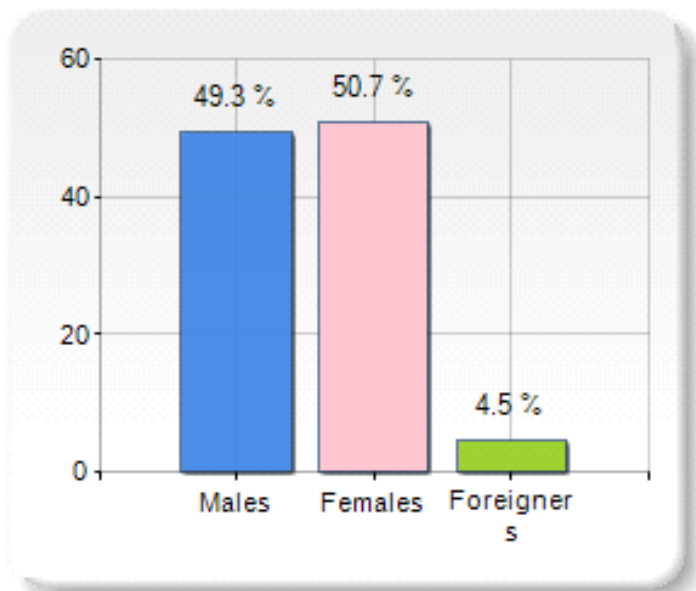

Territorial extension of Region of MOLISE and related population density, population per gender and number of households, average age and incidence of foreigners

TERRITORY	
Region	Molise
Area	-
Municipality capital	Campobasso
Provinces in Region	2
Surface (Km <sup>2</sup> )	4,460.44
Population density (Inhabitants/Km <sup>q</sup> )	68.5

DEMOGRAPHIC DATA (Year 2018)	
Inhabitants (N.)	305,617
Families (N.)	130,959
Males (%)	49.3
Females (%)	50.7
Foreigners (%)	4.5
Average age (years)	46.3
Average annual variation (2013/2018)	-0.59

MALES, FEMALES AND FOREIGNERS INCIDENCE (Year 2018)

DEMOGRAPHIC BALANCE (Year 2018)

Balance of nature <sup>[1]</sup>, Migrat. balance <sup>[2]</sup>

#### RANKINGS

- > the 5 most populated Municipalities: Campobasso, Termoli, Isernia, Venafro e Bojano
- > is on 19° place among 20 regions by demographic size
- > is on 7° place among 20 regions per average age