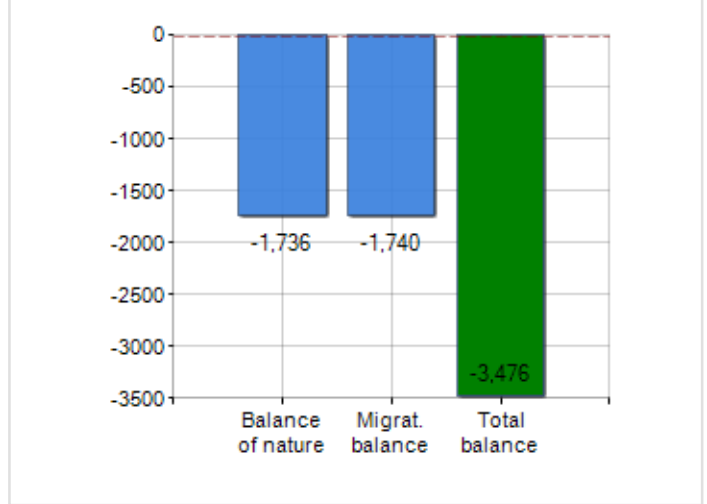

Territorial extension of **Region MOLISE** and related population density, population per gender and number of households, average age and incidence of foreigners

TERRITORY	DEMOGRAPHIC DATA (YEAR 2019)
Region Molise	Inhabitants (N.) 302,265
Area SUD	Families (N.) 131,325
Municipality capital Campobasso	Males (%) 49.2
Provinces in Region 2	Females (%) 50.8
Surface (Km2) 4,460.44	Foreigners (%) 4.3
Population density (Inhabitants/Kmq) 67.8	Average age (years) 46.7
	Average annual variation (2014/2019) <b>-0.72</b>

### MALES, FEMALES AND FOREIGNERS INCIDENCE (YEAR 2019)

### DEMOGRAPHIC BALANCE (YEAR 2019)

Balance of nature <sup>[1]</sup>, Migrat. balance <sup>[2]</sup>

△ Balance of nature = Births - Deaths

△ Migration balance = Registered - Deleted