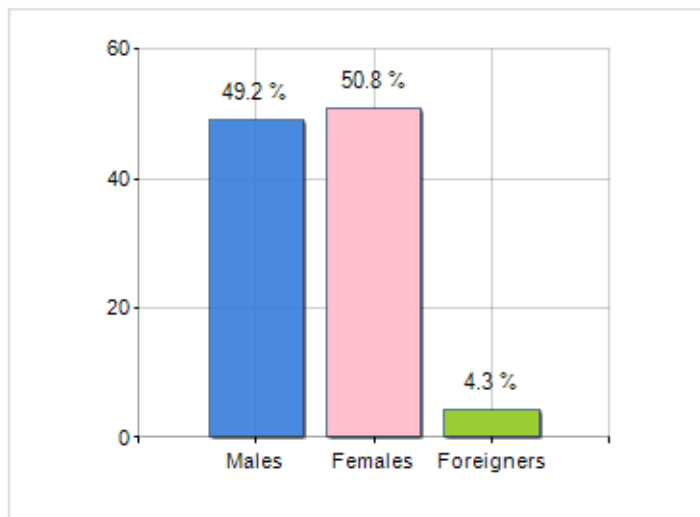

Territorial extension of **Region MOLISE** and related population density, population per gender and number of households, average age and incidence of foreigners

TERRITORY	DEMOGRAPHIC DATA (YEAR 2019)
Region Molise	Inhabitants (N.) 302,265
Area SUD	Families (N.) 131,325
Municipality capital Campobasso	Males (%) 49.2
Provinces in Region 2	Females (%) 50.8
Surface (Km2) 4,460.44	Foreigners (%) 4.3
Population density (Inhabitants/Kmq) 67.8	Average age (years) 46.7
	Average annual variation (2014/2019) <b>-0.72</b>

### MALES, FEMALES AND FOREIGNERS INCIDENCE (YEAR 2019)

### DEMOGRAPHIC BALANCE (YEAR 2019)

Balance of nature <sup>[1]</sup>, Migrat. balance <sup>[2]</sup>

△ Balance of nature = Births - Deaths

△ Migration balance = Registered - Deleted

## Rankings Region molise

the 5 most populated Municipalities: Campobasso, Termoli, Isernia, Venafro e Campomarino

is on 19° place among 20 regions by demographic size

is on 7° place among 20 regions per average age