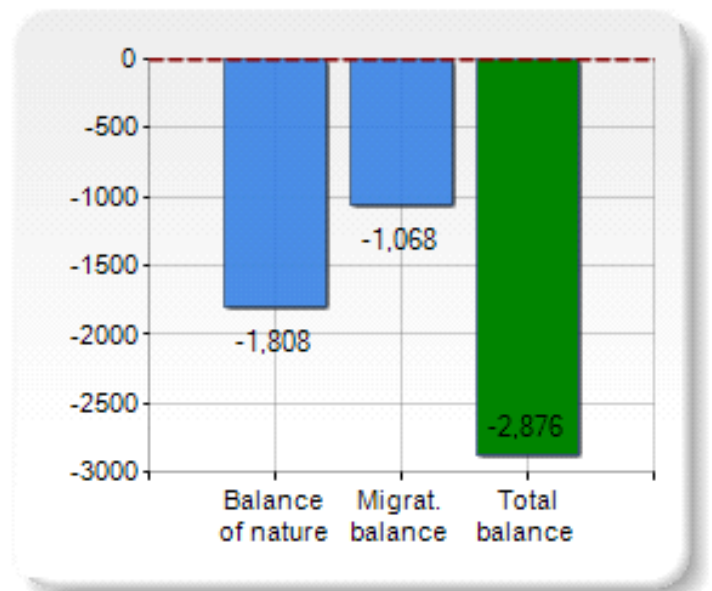

Territorial extension of Region of MOLISE and related population density, population per gender and number of households, average age and incidence of foreigners

TERRITORY	
Region	Molise
Area	-
Municipality capital	Campobasso
Provinces in Region	2
Surface (Km <sup>2</sup> )	4,460.44
Population density (Inhabitants/Km <sup>q</sup> )	68.5

DEMOGRAPHIC DATA (Year 2018)	
Inhabitants (N.)	305,617
Families (N.)	130,959
Males (%)	49.3
Females (%)	50.7
Foreigners (%)	4.5
Average age (years)	46.3
Average annual variation (2013/2018)	-0.59

MALES, FEMALES AND FOREIGNERS INCIDENCE (Year 2018)

DEMOGRAPHIC BALANCE (Year 2018)

Balance of nature <sup>[1]</sup>, Migrat. balance <sup>[2]</sup>