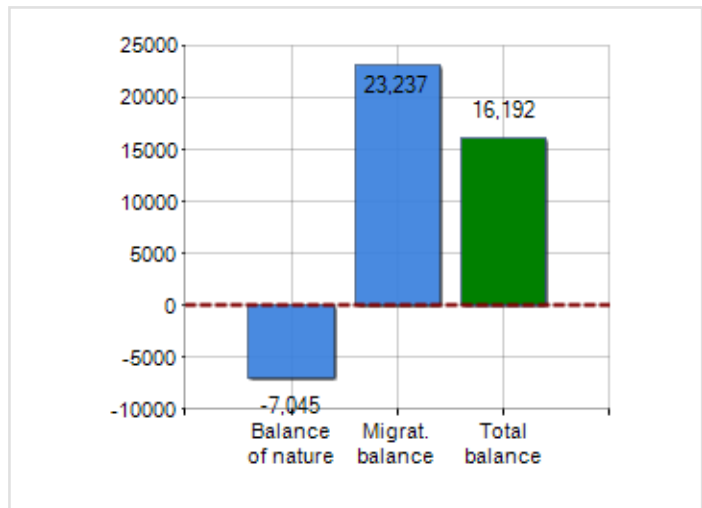

DEMOGRAPHIC BALANCE (YEAR 2019)

Balance of nature ^[1], Migrat. balance ^[2]

△ Balance of nature = Births - Deaths

△ Migration balance = Registered - Deleted

Rankings Province of milano