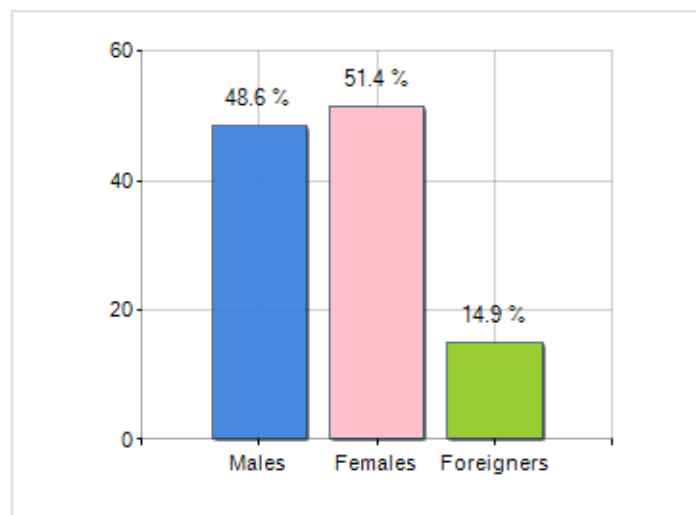

Territorial extension of **Province of MILANO** and related population density, population per gender and number of households, average age and incidence of foreigners

TERRITORY

Region	Lombardia
Sign	MI
Municipality capital	Milano
Municipalities in Province	133
Surface (Km2)	1,575.49
Population density (Inhabitants/Kmq)	2,081.9

DEMOGRAPHIC DATA (YEAR 2019)

Inhabitants (N.)	3,279,944
Families (N.)	1,579,729
Males (%)	48.6
Females (%)	51.4
Foreigners (%)	14.9
Average age (years)	44.9
Average annual variation (2014/2019)	+0.51

MALES, FEMALES AND FOREIGNERS INCIDENCE (YEAR 2019)