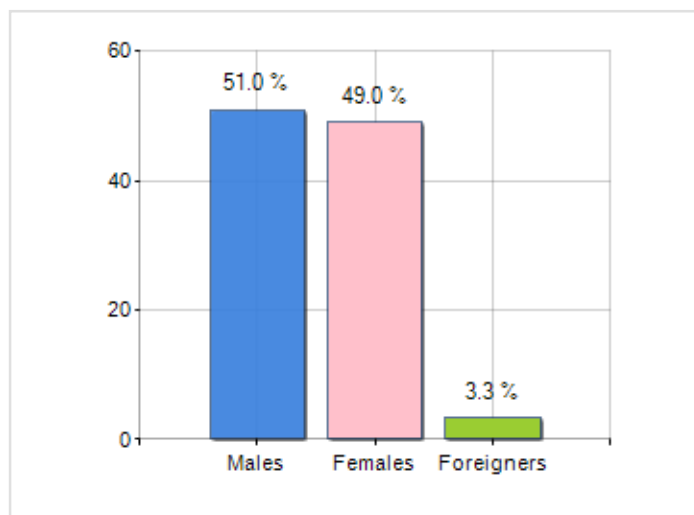

Territorial extension of **Municipality of MELILLI** and related population density, population per gender and number of households, average age and incidence of foreigners

TERRITORY

Region	Sicilia
Province	Siracusa
Sign Province	SR
Hamlet of the municipality	4
Surface (Km2)	136.42
Population density (Inhabitants/Kmq)	99.6

DEMOGRAPHIC DATA (YEAR 2019)

Inhabitants (N.)	13,585
Families (N.)	5,434
Males (%)	51.0
Females (%)	49.0
Foreigners (%)	3.3
Average age (years)	42.5
Average annual variation (2014/2019)	+0.00

MALES, FEMALES AND FOREIGNERS INCIDENCE (YEAR 2019)

is on 848° place among 7903 municipalities in ITALY by demographic size

is on 7269° place among 7903 municipalities in ITALY per average age
