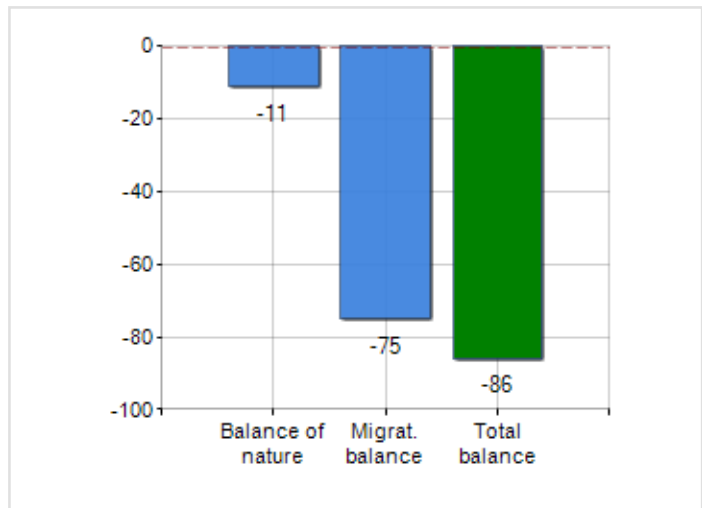

DEMOGRAPHIC BALANCE (YEAR 2019)

Balance of nature ^[1], Migrat. balance ^[2]

△ Balance of nature = Births - Deaths

△ Migration balance = Registered - Deleted

Rankings Municipality of melilli