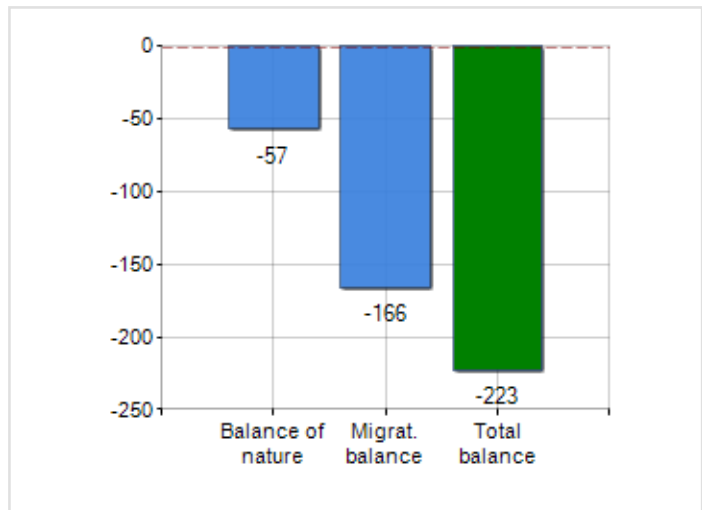

DEMOGRAPHIC BALANCE (YEAR 2019)

Balance of nature ^[1], Migrat. balance ^[2]

△ Balance of nature = Births - Deaths

△ Migration balance = Registered - Deleted

Rankings Municipality of mazzarino