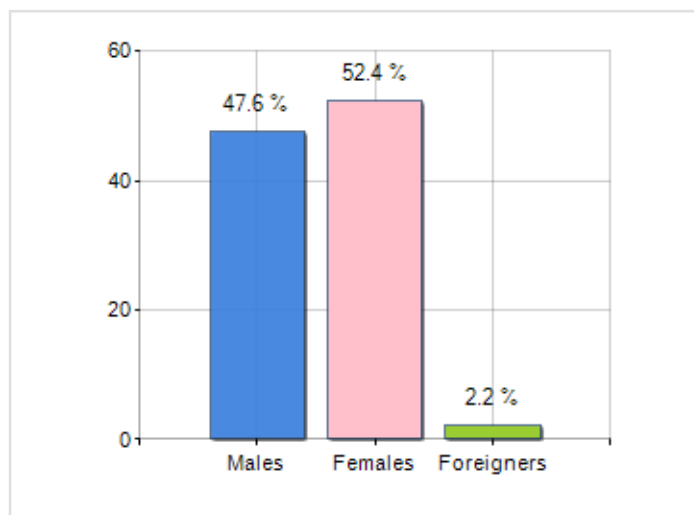

Territorial extension of **Municipality of MAZZARINO** and related population density, population per gender and number of households, average age and incidence of foreigners

TERRITORY

Region	Sicilia
Province	Caltanissetta
Sign Province	CL
Hamlet of the municipality	1
Surface (Km2)	295.59
Population density (Inhabitants/Kmq)	38.7

DEMOGRAPHIC DATA (YEAR 2019)

Inhabitants (N.)	11,445
Families (N.)	4,505
Males (%)	47.6
Females (%)	52.4
Foreigners (%)	2.2
Average age (years)	44.3
Average annual variation (2014/2019)	-1.22

MALES, FEMALES AND FOREIGNERS INCIDENCE (YEAR 2019)

is on 1058° place among 7903 municipalities in ITALY by demographic size

is on 6125° place among 7903 municipalities in ITALY per average age
