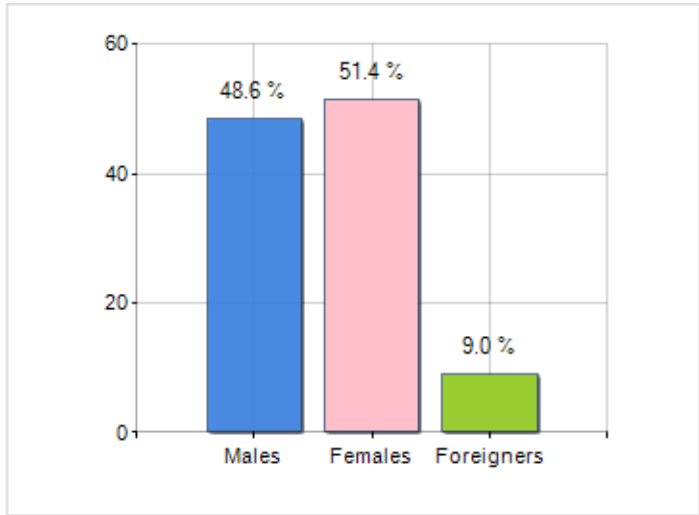

Territorial extension of **Region MARCHE** and related population density, population per gender and number of households, average age and incidence of foreigners

TERRITORY

Region	Marche
Area	-
Municipality capital	Ancona
Provinces in Region	5
Surface (Km2)	9,401.17
Population density (Inhabitants/Kmq)	162.2

DEMOGRAPHIC DATA (YEAR 2018)

Inhabitants (N.)	1,525,271
Families (N.)	647,834
Males (%)	48.6
Females (%)	51.4
Foreigners (%)	9.0
Average age (years)	46.1
Average annual variation (2013/2018)	-0.36

MALES, FEMALES AND FOREIGNERS INCIDENCE (YEAR 2018)

DEMOGRAPHIC BALANCE (YEAR 2018)

Balance of nature ^[1], Migrat. balance ^[2]

▲ Balance of nature = Births - Deaths

▲ Migration balance = Registered - Deleted

Rankings Region marche

the 5 most populated Municipalities: Ancona, Pesaro, Fano, Ascoli Piceno e San Benedetto del Tronto
is on 13° place among 20 regions by demographic size
is on 8° place among 20 regions per average age
