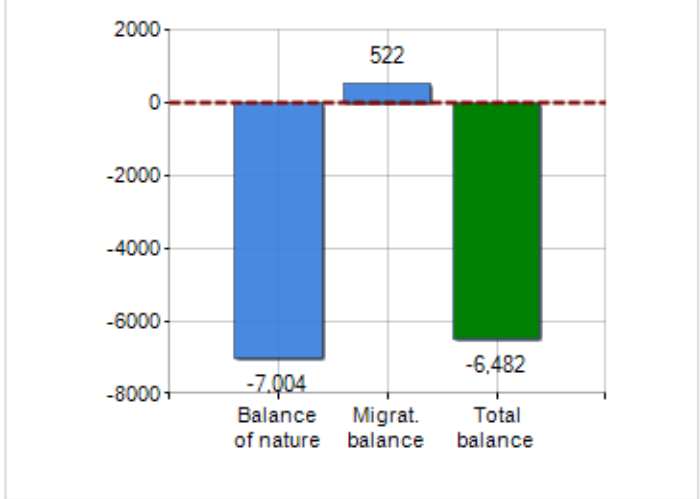

Territorial extension of **Region MARCHE** and related population density, population per gender and number of households, average age and incidence of foreigners

TERRITORY

Region	Marche
Area	-
Municipality capital	Ancona
Provinces in Region	5
Surface (Km2)	9,401.17
Population density (Inhabitants/Kmq)	162.2

DEMOGRAPHIC DATA (YEAR 2018)

Inhabitants (N.)	1,525,271
Families (N.)	647,834
Males (%)	48.6
Females (%)	51.4
Foreigners (%)	9.0
Average age (years)	46.1
Average annual variation (2013/2018)	-0.36

MALES, FEMALES AND FOREIGNERS INCIDENCE (YEAR 2018)

DEMOGRAPHIC BALANCE (YEAR 2018)

Balance of nature ^[1], Migrat. balance ^[2]

▲ Balance of nature = Births - Deaths

▲ Migration balance = Registered - Deleted

Rankings Region marche

the 5 most populated Municipalities: Ancona, Pesaro, Fano, Ascoli Piceno e San Benedetto del Tronto
is on 13° place among 20 regions by demographic size
is on 8° place among 20 regions per average age
