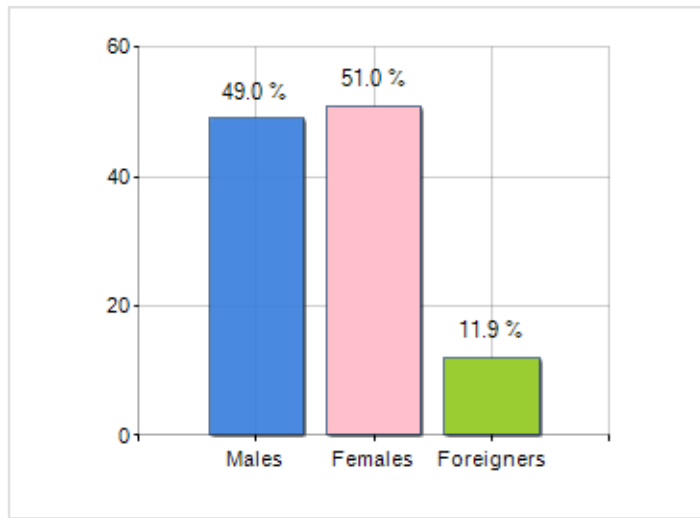

Territorial extension of **Region LOMBARDIA** and related population density, population per gender and number of households, average age and incidence of foreigners

TERRITORY	DEMOGRAPHIC DATA (YEAR 2019)
Region Lombardia	Inhabitants (N.) 10,103,969
Area NORD OVEST	Families (N.) 4,525,032
Municipality capital Milano	Males (%) 49.0
Provinces in Region 12	Females (%) 51.0
Surface (Km2) 23,863.09	Foreigners (%) 11.9
Population density (Inhabitants/Kmq) 423.4	Average age (years) 45.0
	Average annual variation (2014/2019) +0.20

MALES, FEMALES AND FOREIGNERS INCIDENCE (YEAR 2019)

DEMOGRAPHIC BALANCE (YEAR 2019)

Balance of nature [1], Migrat. balance [2]

- ▲ Balance of nature = Births - Deaths
- ▲ Migration balance = Registered - Deleted

Rankings Region lombardia

the 5 most populated Municipalities: Milano, Brescia, Monza, Bergamo e Como

is on 1° place among 20 regions by demographic size

is on 14° place among 20 regions per average age
