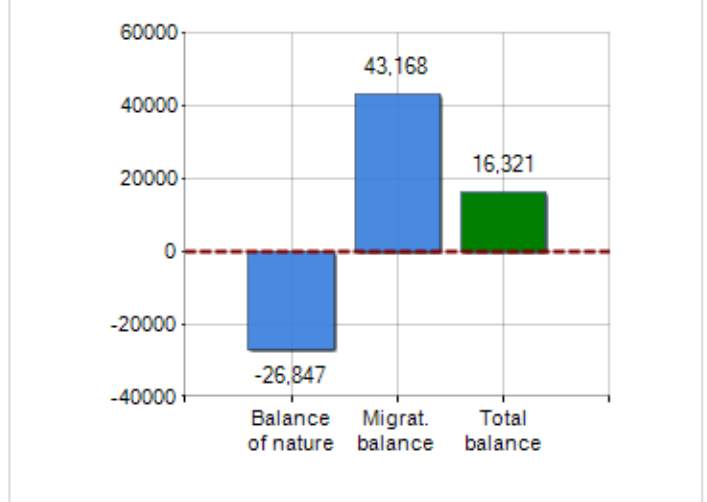

Territorial extension of **Region LOMBARDIA** and related population density, population per gender and number of households, average age and incidence of foreigners

TERRITORY	DEMOGRAPHIC DATA (YEAR 2019)
Region Lombardia	Inhabitants (N.) 10,103,969
Area NORD OVEST	Families (N.) 4,525,032
Municipality capital Milano	Males (%) 49.0
Provinces in Region 12	Females (%) 51.0
Surface (Km2) 23,863.09	Foreigners (%) 11.9
Population density (Inhabitants/Kmq) 423.4	Average age (years) 45.0
	Average annual variation (2014/2019) +0.20

MALES, FEMALES AND FOREIGNERS INCIDENCE (YEAR 2019)

DEMOGRAPHIC BALANCE (YEAR 2019)

Balance of nature [1], Migrat. balance [2]

- ▲ Balance of nature = Births - Deaths
- ▲ Migration balance = Registered - Deleted

Rankings Region lombardia

the 5 most populated Municipalities: Milano, Brescia, Monza, Bergamo e Como

is on 1° place among 20 regions by demographic size

is on 14° place among 20 regions per average age
