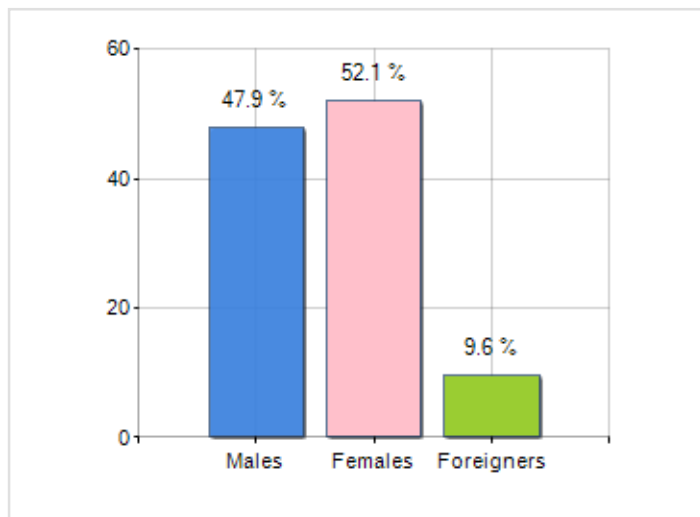

Territorial extension of **Region LIGURIA** and related population density, population per gender and number of households, average age and incidence of foreigners

TERRITORY	DEMOGRAPHIC DATA (YEAR 2019)
Region Liguria	Inhabitants (N.) 1,543,127
Area NORD OVEST	Families (N.) 767,728
Municipality capital Genova	Males (%) 47.9
Provinces in Region 4	Females (%) 52.1
Surface (Km2) 5,416.05	Foreigners (%) 9.6
Population density (Inhabitants/Kmq) 284.9	Average age (years) 48.7
	Average annual variation (2014/2019) -0.51

MALES, FEMALES AND FOREIGNERS INCIDENCE (YEAR 2019)

DEMOGRAPHIC BALANCE (YEAR 2019)

Balance of nature [1], Migrat. balance [2]

▲ Balance of nature = Births - Deaths

▲ Migration balance = Registered - Deleted

Rankings Region Liguria

the 5 most populated Municipalities: Genova, La Spezia, Savona, Sanremo e Imperia

is on 12° place among 20 regions by demographic size

is on 1° place among 20 regions per average age
