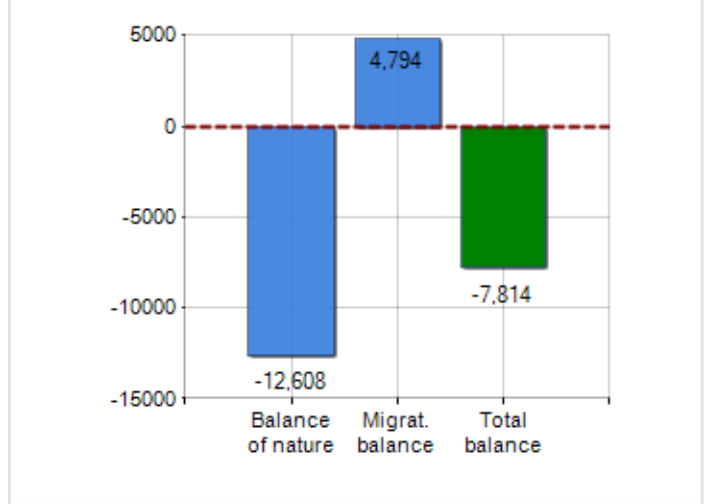

Territorial extension of **Region LIGURIA** and related population density, population per gender and number of households, average age and incidence of foreigners

TERRITORY	DEMOGRAPHIC DATA (YEAR 2019)
Region Liguria	Inhabitants (N.) 1,543,127
Area NORD OVEST	Families (N.) 767,728
Municipality capital Genova	Males (%) 47.9
Provinces in Region 4	Females (%) 52.1
Surface (Km2) 5,416.05	Foreigners (%) 9.6
Population density (Inhabitants/Kmq) 284.9	Average age (years) 48.7
	Average annual variation (2014/2019) -0.51

MALES, FEMALES AND FOREIGNERS INCIDENCE (YEAR 2019)

DEMOGRAPHIC BALANCE (YEAR 2019)

Balance of nature [1], Migrat. balance [2]

▲ Balance of nature = Births - Deaths

▲ Migration balance = Registered - Deleted

Rankings Region Liguria

the 5 most populated Municipalities: Genova, La Spezia, Savona, Sanremo e Imperia

is on 12° place among 20 regions by demographic size

is on 1° place among 20 regions per average age
