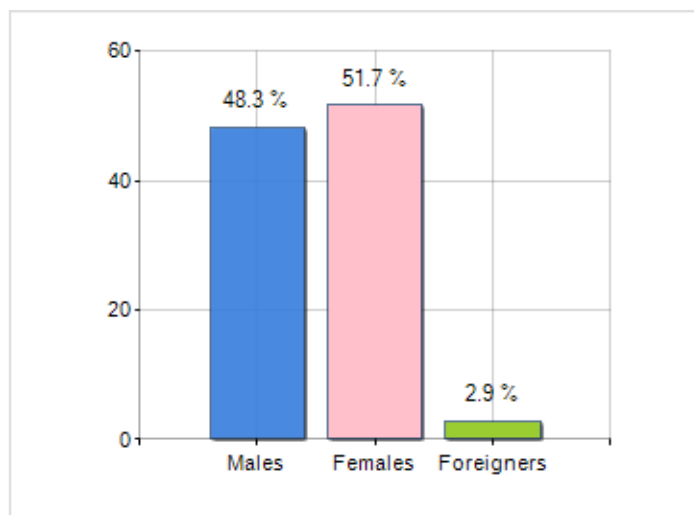

Territorial extension of **Municipality of LENTINI** and related population density, population per gender and number of households, average age and incidence of foreigners

TERRITORY

Region	Sicilia
Province	Siracusa
Sign Province	SR
Hamlet of the municipality	1
Surface (Km2)	216.78
Population density (Inhabitants/Kmq)	106.0

DEMOGRAPHIC DATA (YEAR 2019)

Inhabitants (N.)	22,979
Families (N.)	10,171
Males (%)	48.3
Females (%)	51.7
Foreigners (%)	2.9
Average age (years)	45.8
Average annual variation (2014/2019)	-1.11

MALES, FEMALES AND FOREIGNERS INCIDENCE (YEAR 2019)

is on 437° place among 7903 municipalities in ITALY by demographic size

is on 4652° place among 7903 municipalities in ITALY per average age
