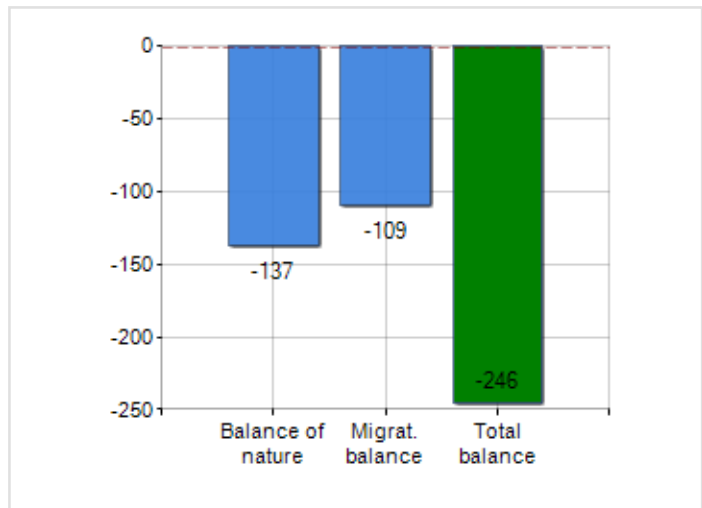

DEMOGRAPHIC BALANCE (YEAR 2019)

Balance of nature ^[1], Migrat. balance ^[2]

△ Balance of nature = Births - Deaths

△ Migration balance = Registered - Deleted

Rankings Municipality of lentini